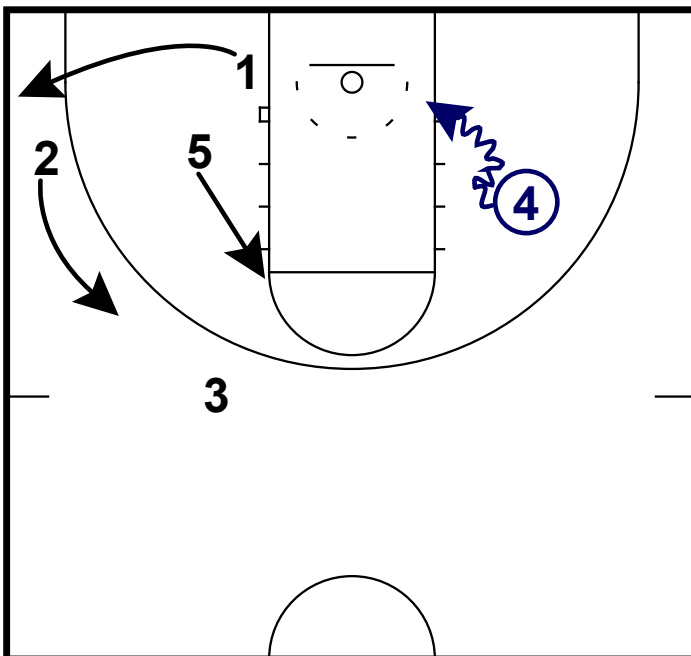

NCAA WOMEN: CHINEY OGWUMIKE

NCAA WOMEN: CHINEY OGWUMIKE

- 1) Tara VanDerveer has perhaps perfected the **Triangle** offense as much as any coach in the history of the game.
- 2) **Ogwumike** is a classic 2 post system 4 player for the **Triangle** offense. She is a player that can play facing up at the elbow or play with her back to the basket.
- 3) In this frame we show **Ogwumike** playing at the 4 position and the ball is entered to the wing and a corner cut is made by the point guard.

- 1) Here the ball will thrown to the corner and **Ogwumike** will immediately set a backscreen for the wing.
- 2) Opposite of the ball, several things can happen but here will have the opposite post screen away for the wing to open the middle 1/3 of the floor up.

NCAA WOMEN: CHINEY OGWUMIKE

NCAA WOMEN: CHINEY OGWUMIKE

- 1) Often the post player here will go and set a ball screen for the corner point guard. However, here **Ogwumike** will take a step out from the post to receive a pass.
- 2) If **x1** jumps to the ball and tries to deny the dribble handoff here, this is a great time for a back door pass along the baseline.
- 3) To occupy the defense on the weakside, 5 will pin 2 along the baseline.

- 1) Now what we have is **Ogwumike** isolated on the right side of the floor in a 1/1 situation. It would very tough for a double team to come quickly or effectively.
- 2) Now VanDerveer has her best player in a very effective position to make a play.