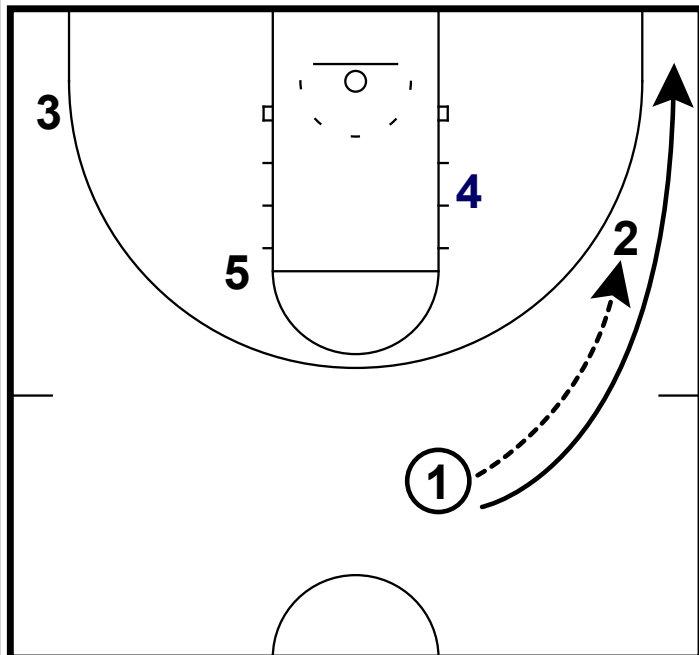

NCAA WOMEN: CHINEY OGWUMIKE

NCAA WOMEN: CHINEY OGWUMIKE

- 1) Tara VanDerveer has perhaps perfected the **Triangle** offense as much as any coach in the history of the game.
- 2) **Ogwumike** is a classic 2 post system 4 player for the **Triangle** offense. She is a player that can play facing up at the elbow or play with her back to the basket.
- 3) In this frame we show **Ogwumike** playing at the 4 position and the ball is entered to the wing and a corner cut is made by the point guard.

- 1) Here the ball will thrown to the corner and **Ogwumike** will immediately set a backscreen for the wing.
- 2) Opposite of the ball, several things can happen but here will have the opposite post screen away for the wing to open the middle 1/3 of the floor up.

NCAA WOMEN: CHINEY OGWUMIKE

NCAA WOMEN: CHINEY OGWUMIKE

- 1) Often the post player here will go and set a ball screen for the corner point guard. However, here **Ogwumike** will take a step out from the post to receive a pass.
- 2) If **x1** jumps to the ball and tries to deny the dribble handoff here, this is a great time for a back door pass along the baseline.
- 3) To occupy the defense on the weakside, 5 will pin 2 along the baseline.

- 1) Now what we have is **Ogwumike** isolated on the right side of the floor in a 1/1 situation. It would very tough for a double team to come quickly or effectively.
- 2) Now VanDerveer has her best player in a very effective position to make a play.