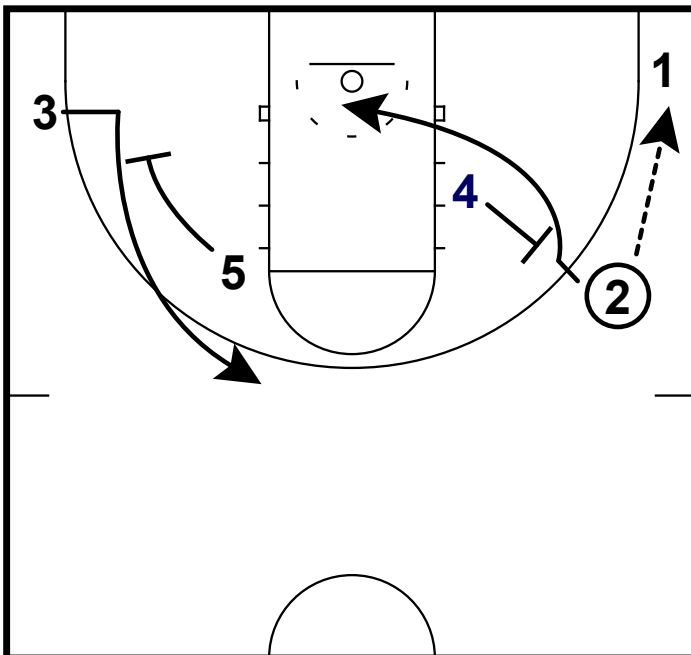

NCAA WOMEN: CHINEY OGWUMIKE

NCAA WOMEN: CHINEY OGWUMIKE

- 1) Tara VanDerveer has perhaps perfected the **Triangle** offense as much as any coach in the history of the game.
- 2) **Ogwumike** is a classic 2 post system 4 player for the **Triangle** offense. She is a player that can play facing up at the elbow or play with her back to the basket.
- 3) In this frame we show **Ogwumike** playing at the 4 position and the ball is entered to the wing and a corner cut is made by the point guard.

- 1) Here the ball will thrown to the corner and **Ogwumike** will immediately set a backscreen for the wing.
- 2) Opposite of the ball, several things can happen but here will have the opposite post screen away for the wing to open the middle 1/3 of the floor up.

NCAA WOMEN: CHINEY OGWUMIKE

NCAA WOMEN: CHINEY OGWUMIKE

- 1) Often the post player here will go and set a ball screen for the corner point guard. However, here **Ogwumike** will take a step out from the post to receive a pass.
- 2) If **x1** jumps to the ball and tries to deny the dribble handoff here, this is a great time for a back door pass along the baseline.
- 3) To occupy the defense on the weakside, 5 will pin 2 along the baseline.

- 1) Now what we have is **Ogwumike** isolated on the right side of the floor in a 1/1 situation. It would very tough for a double team to come quickly or effectively.
- 2) Now VanDerveer has her best player in a very effective position to make a play.