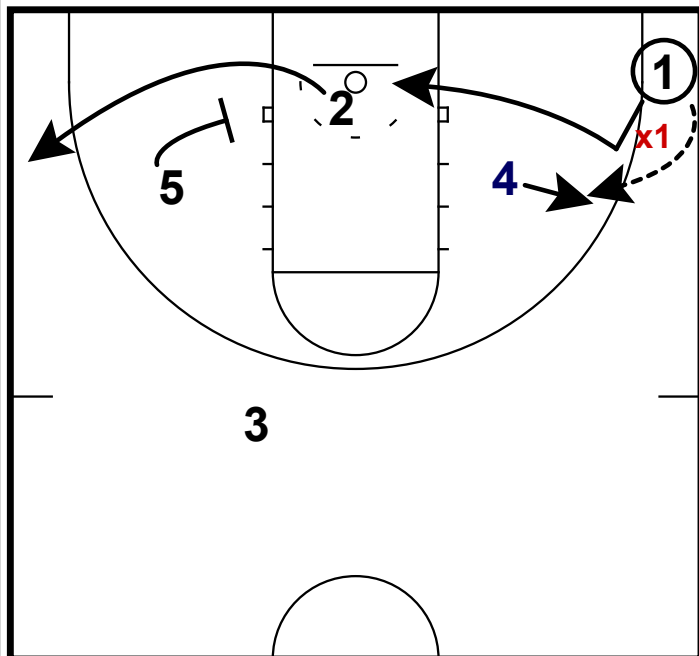

NCAA WOMEN: CHINEY OGWUMIKE

NCAA WOMEN: CHINEY OGWUMIKE

- 1) Tara VanDerveer has perhaps perfected the **Triangle** offense as much as any coach in the history of the game.
- 2) **Ogwumike** is a classic 2 post system 4 player for the **Triangle** offense. She is a player that can play facing up at the elbow or play with her back to the basket.
- 3) In this frame we show **Ogwumike** playing at the 4 position and the ball is entered to the wing and a corner cut is made by the point guard.

- 1) Here the ball will thrown to the corner and **Ogwumike** will immediately set a backscreen for the wing.
- 2) Opposite of the ball, several things can happen but here will have the opposite post screen away for the wing to open the middle 1/3 of the floor up.

NCAA WOMEN: CHINEY OGWUMIKE

NCAA WOMEN: CHINEY OGWUMIKE

- 1) Often the post player here will go and set a ball screen for the corner point guard. However, here **Ogwumike** will take a step out from the post to receive a pass.
- 2) If **x1** jumps to the ball and tries to deny the dribble handoff here, this is a great time for a back door pass along the baseline.
- 3) To occupy the defense on the weakside, 5 will pin 2 along the baseline.

- 1) Now what we have is **Ogwumike** isolated on the right side of the floor in a 1/1 situation. It would very tough for a double team to come quickly or effectively.
- 2) Now VanDerveer has her best player in a very effective position to make a play.