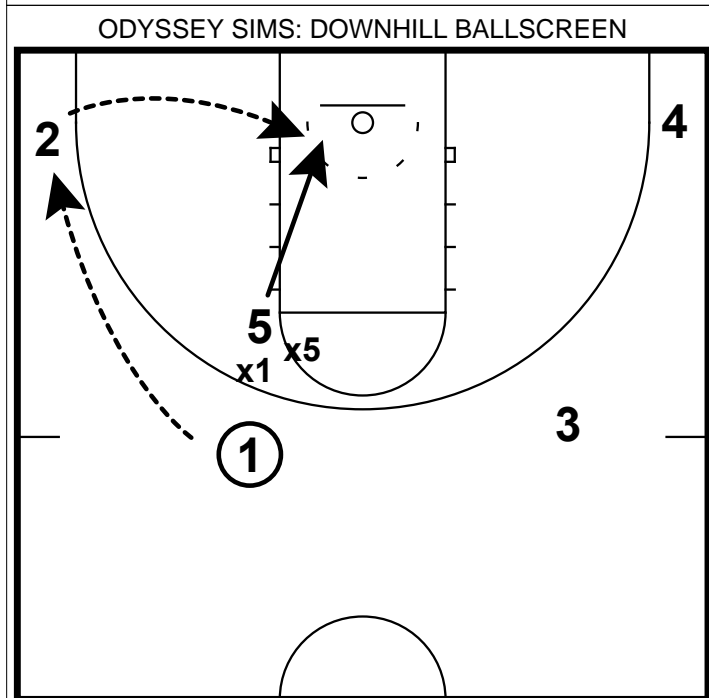

- 1) Odyssey Sims is the best point guard in women's basketball this year. Her combination of strength, speed and quickness make her a tough match-up with the ball in her hands.
- 2) Having a variety of ball screen actions is important in your offense. It gives your opponent more to prepare for and also it can exploit their weaknesses if you are clever enough to find them.
- 3) In this set we bring the ball side post up from the block to set a side ball screen, while the other post is setting a down screen.

- 1) In this frame we see that the defense has "ICED" the screen. x1 has jumped on top of the screen.
- 2) We now see a counter for this type of defense. 5 will change the angle of the screen and 1 can get down hill to the bucket.
- 3) **Coaching Point:** Skill development is important right here. Drill the read. The point guard will need to create space with a back dribble or a quick spin away from pressure to utilize the screen.

- 1) Another read for this hard-hedge defense is to throw the ball back to the corner.
- 2) Notice that x5 has extended his/her presence clear up the court. Making 2 quick passes will get your post player wide open.
- 3) Having a quick pg like Sims creates this type of space when the defense is committed to taking a player like her away.