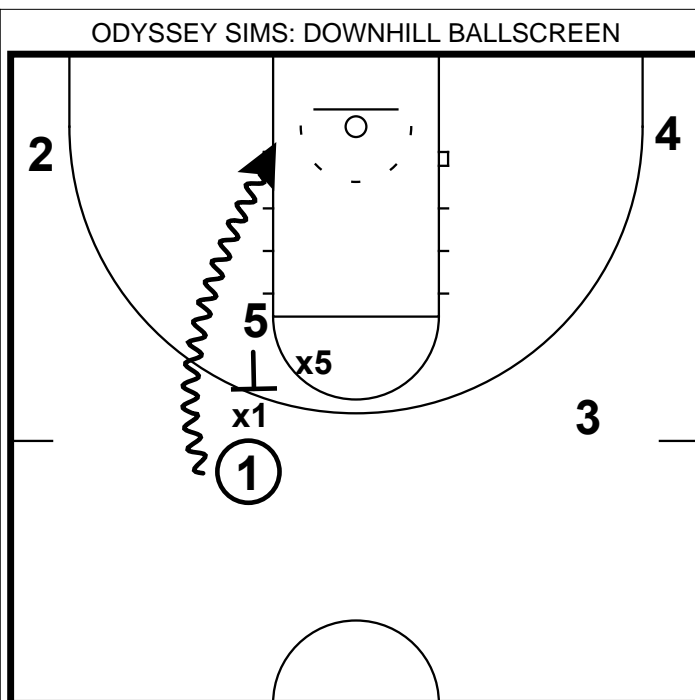

- 1) Odyssey Sims is the best point guard in women's basketball this year. Her combination of strength, speed and quickness make her a tough match-up with the ball in her hands.
- 2) Having a variety of ball screen actions is important in your offense. It gives your opponent more to prepare for and also it can exploit their weaknesses if you are clever enough to find them.
- 3) In this set we bring the ball side post up from the block to set a side ball screen, while the other post is setting a down screen.

- 1) In this frame we see that the defense has "ICED" the screen. x1 has jumped on top of the screen.
- 2) We now see a counter for this type of defense. 5 will change the angle of the screen and 1 can get down hill to the bucket.
- 3) **Coaching Point:** Skill development is important right here. Drill the read. The point guard will need to create space with a back dribble or a quick spin away from pressure to utilize the screen.

- 1) Another read for this hard-hedge defense is to throw the ball back to the corner.
- 2) Notice that x5 has extended his/her presence clear up the court. Making 2 quick passes will get your post player wide open.
- 3) Having a quick pg like Sims creates this type of space when the defense is committed to taking a player like her away.