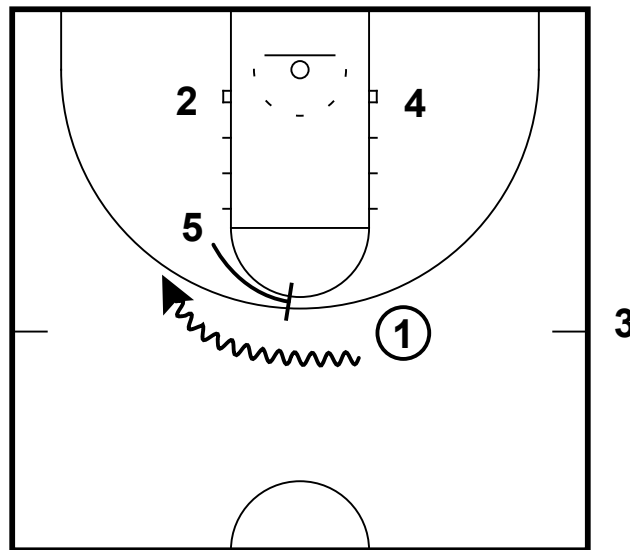

SOB: BOX BALL SCREEN

- 1) Box set with posts at the elbows and the guards on the block.
- 2) Best driver needs to come off of the down screen from 4.

SOB: BOX BALL SCREEN

- 1) 1 immediately comes off of ball screen from 5.
- 2) **Coaching Point:** This is a good counter for a SOB where 5 sets a down screen on the backside.

SOB: BOX BALL SCREEN

- 1) With 1 on the wing, 5 dives hard to the rim off the ball screen.
- 2) Before this action happens, 2 runs off of double screen away from the ball.