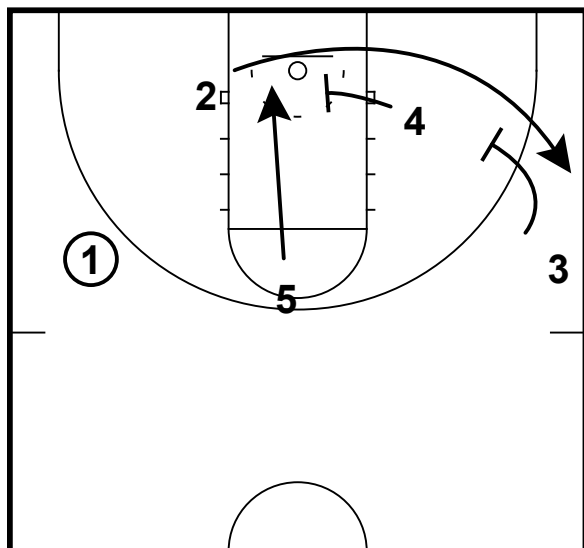

SOB: BOX BALL SCREEN

- 1) Box set with posts at the elbows and the guards on the block.
- 2) Best driver needs to come off of the down screen from 4.

SOB: BOX BALL SCREEN

- 1) 1 immediately comes off of ball screen from 5.
- 2) **Coaching Point:** This is a good counter for a SOB where 5 sets a down screen on the backside.

SOB: BOX BALL SCREEN

- 1) With 1 on the wing, 5 dives hard to the rim off the ball screen.
- 2) Before this action happens, 2 runs off of double screen away from the ball.