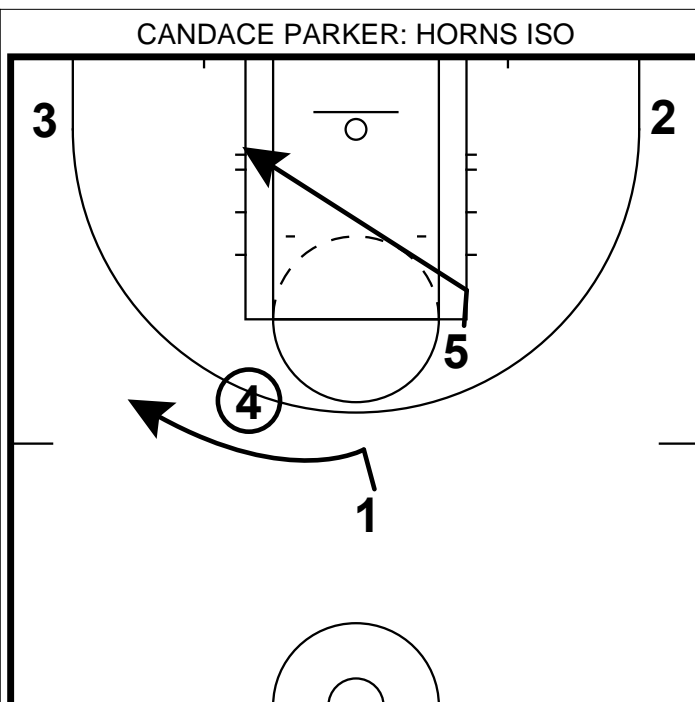

- 1) Parker is big versatile forward that can be used in many areas on the court.
- 2) Here in this set, the LA Sparks put her in the pinch post position in the "Horns" set. She receives a entry from Kristy Toliver.

- 1) In this frame, Toliver will come over the top of Parker causing the defense to react to this action.
- 2) At the same time, the opposite post is flashing to the block. This could create a quick hi-lo feed especially if x5 gets caught sleeping.

- 1) With the action moved to the left of the court, Parker quickly turns the corner into the lane.
- 2) Here is where Parker is at her best. She can score in the lane or she can act as a facilitator for her teammates around her.
- 3) Here x2 slid over to stop penetration and Parker found the open shooter in the corner.