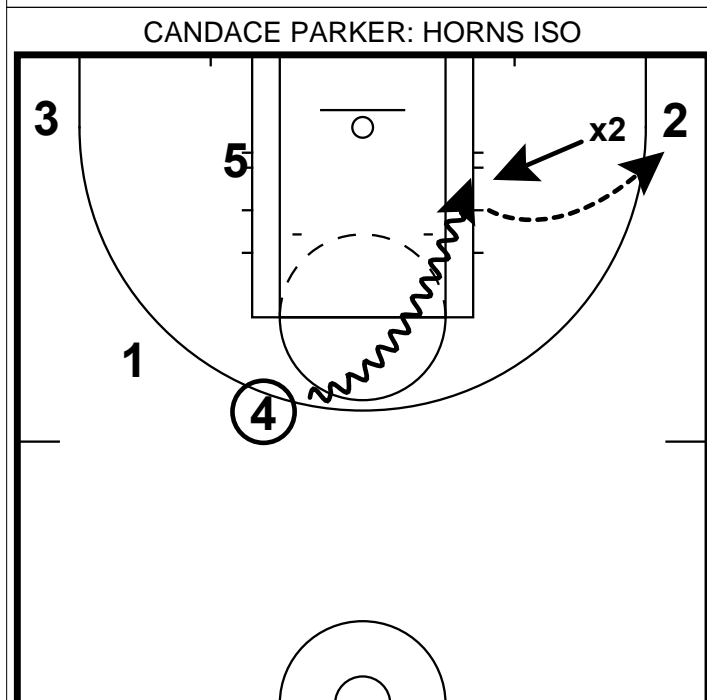

- 1) Parker is big versatile forward that can be used in many areas on the court.
- 2) Here in this set, the LA Sparks put her in the pinch post position in the "Horns" set. She receives a entry from Kristy Toliver.

- 1) In this frame, Toliver will come over the top of Parker causing the defense to react to this action.
- 2) At the same time, the opposite post is flashing to the block. This could create a quick hi-lo feed especially if x5 gets caught sleeping.

- 1) With the action moved to the left of the court, Parker quickly turns the corner into the lane.
- 2) Here is where Parker is at her best. She can score in the lane or she can act as a facilitator for her teammates around her.
- 3) Here x2 slid over to stop penetration and Parker found the open shooter in the corner.