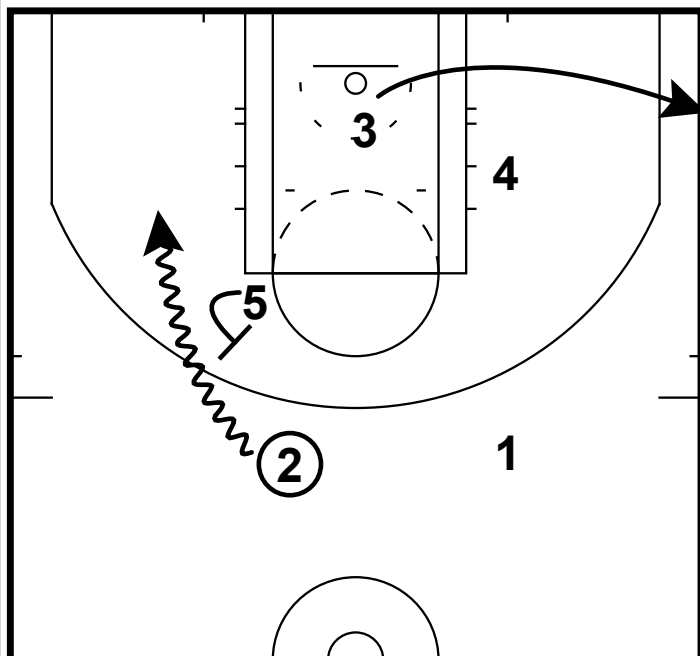

HALF-COURT: LAKER 2 MAN GAME

1) In this triangle set up, the **Lakers** use Nick Young as the play-maker to get a shot.

HALF-COURT: LAKER 2 MAN GAME

1) As soon as Young catches the ball at the top of the key, Jodie Meeks runs off of a curl cut from Pau Gasol at the elbow area.
2) This would be the first option in this look.

HALF-COURT: LAKER 2 MAN GAME

1) As soon as Gasol sets the screen he makes a 2nd cut & sets a ball screen for Nick Young near the top of the key.

HALF-COURT: LAKER 2 MAN GAME

1) Here Nick Young was doubled teamed coming off the ball screen and Gasol popped to hit the jumper.
2) Along the weakside you see a double screen for Meeks coming off the double screen.