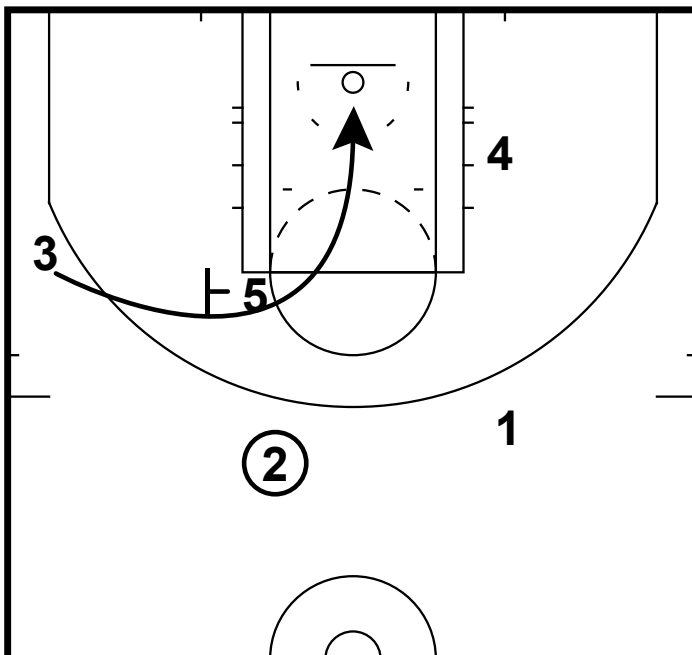

HALF-COURT: LAKER 2 MAN GAME

1) In this triangle set up, the **Lakers** use Nick Young as the play-maker to get a shot.

HALF-COURT: LAKER 2 MAN GAME

1) As soon as Young catches the ball at the top of the key, Jodie Meeks runs off of a curl cut from Pau Gasol at the elbow area.
2) This would be the first option in this look.

HALF-COURT: LAKER 2 MAN GAME

1) As soon as Gasol sets the screen he makes a 2nd cut & sets a ball screen for Nick Young near the top of the key.

HALF-COURT: LAKER 2 MAN GAME

1) Here Nick Young was doubled teamed coming off the ball screen and Gasol popped to hit the jumper.
2) Along the weakside you see a double screen for Meeks coming off the double screen.