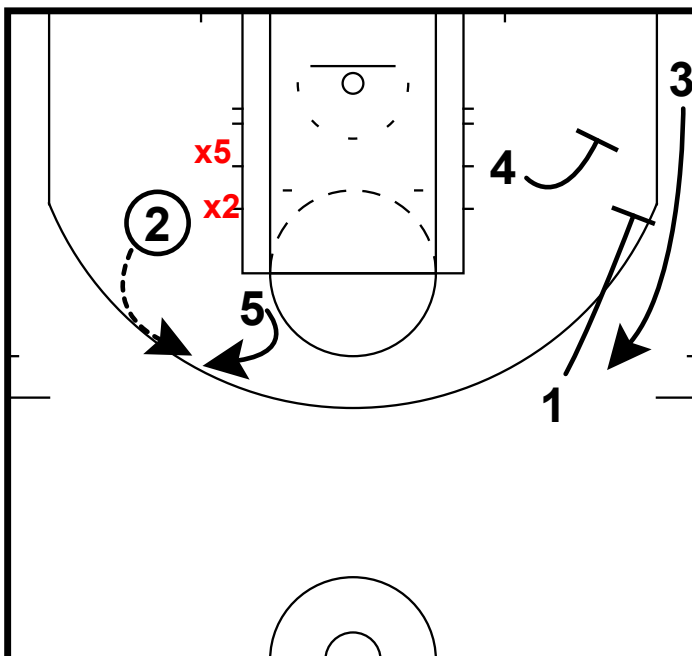

HALF-COURT: LAKER 2 MAN GAME

1) In this triangle set up, the **Lakers** use Nick Young as the play-maker to get a shot.

HALF-COURT: LAKER 2 MAN GAME

1) As soon as Young catches the ball at the top of the key, Jodie Meeks runs off of a curl cut from Pau Gasol at the elbow area.
2) This would be the first option in this look.

HALF-COURT: LAKER 2 MAN GAME

1) As soon as Gasol sets the screen he makes a 2nd cut & sets a ball screen for Nick Young near the top of the key.

HALF-COURT: LAKER 2 MAN GAME

1) Here Nick Young was doubled teamed coming off the ball screen and Gasol popped to hit the jumper.
2) Along the weakside you see a double screen for Meeks coming off the double screen.