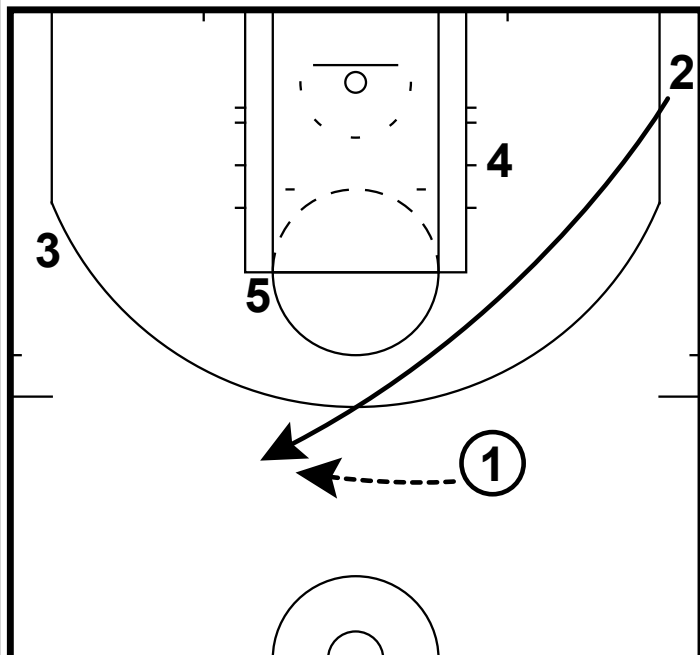

HALF-COURT: LAKER 2 MAN GAME

1) In this triangle set up, the **Lakers** use Nick Young as the play-maker to get a shot.

HALF-COURT: LAKER 2 MAN GAME

1) As soon as Young catches the ball at the top of the key, Jodie Meeks runs off of a curl cut from Pau Gasol at the elbow area.
2) This would be the first option in this look.

HALF-COURT: LAKER 2 MAN GAME

1) As soon as Gasol sets the screen he makes a 2nd cut & sets a ball screen for Nick Young near the top of the key.

HALF-COURT: LAKER 2 MAN GAME

1) Here Nick Young was doubled teamed coming off the ball screen and Gasol popped to hit the jumper.
2) Along the weakside you see a double screen for Meeks coming off the double screen.