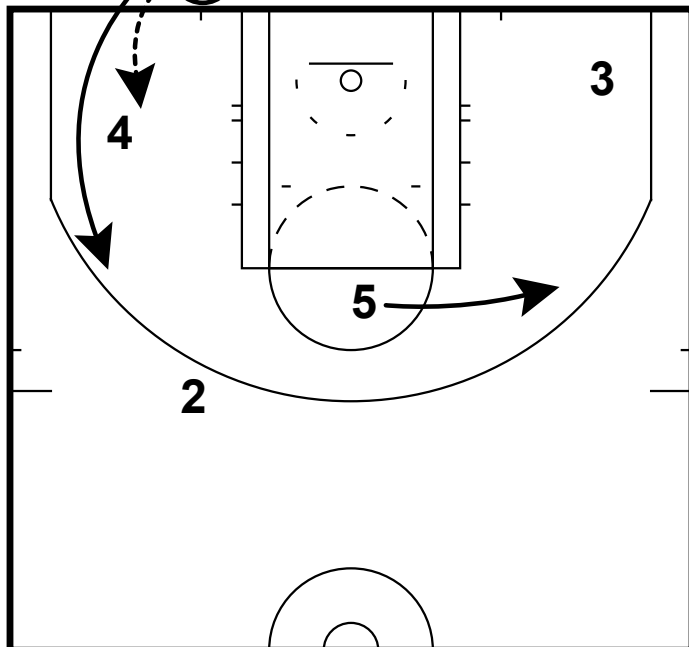

BOB: BULLS LINE HAND-OFF

①

- 1) The Bulls used a line set to get this action.
- 2) Interestingly they flipped the guards & posts here.

BOB: BULLS LINE HAND-OFF

①

- 1) They placed Carlos Boozer at the top of the key and set a screen for him with Joakim Noah.
- 2) Once Boozer received a screen he immediately set a sort of a flare screen for the wing.

BOB: BULLS LINE HAND-OFF

①

- 1) Here the point guard threw the ball into Boozer & immediately ran past him as if to receive a hand-off from Boozer.
- 2) However, Boozer faked the hand-off to create an angle for a baseline drive.

BOB: BULLS LINE HAND-OFF

④

- 1) His defender reacted to the fake hand-off which created an angle for a baseline drive.