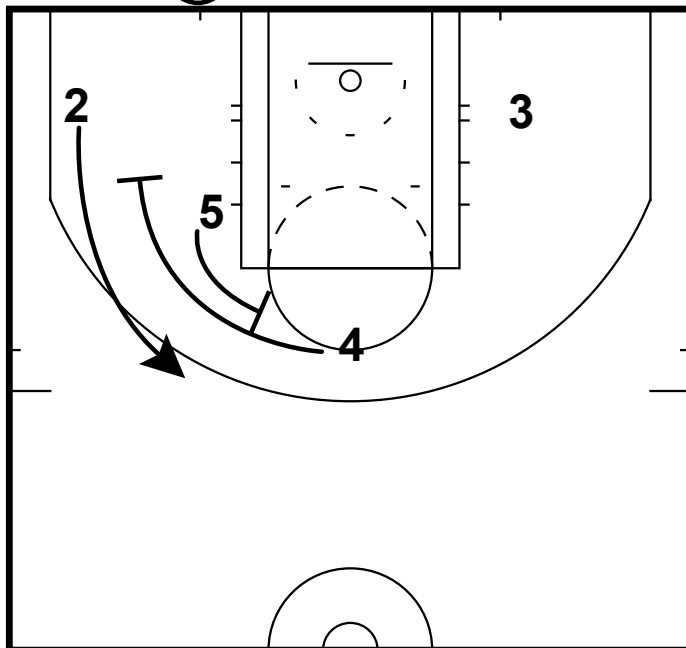

BOB: BULLS LINE HAND-OFF

①

- 1) The Bulls used a line set to get this action.
- 2) Interestingly they flipped the guards & posts here.

BOB: BULLS LINE HAND-OFF

①

- 1) They placed Carlos Boozer at the top of the key and set a screen for him with Joakim Noah.
- 2) Once Boozer received a screen he immediately set a sort of a flare screen for the wing.

BOB: BULLS LINE HAND-OFF

①

- 1) Here the point guard threw the ball into Boozer & immediately ran past him as if to receive a hand-off from Boozer.
- 2) However, Boozer faked the hand-off to create an angle for a baseline drive.