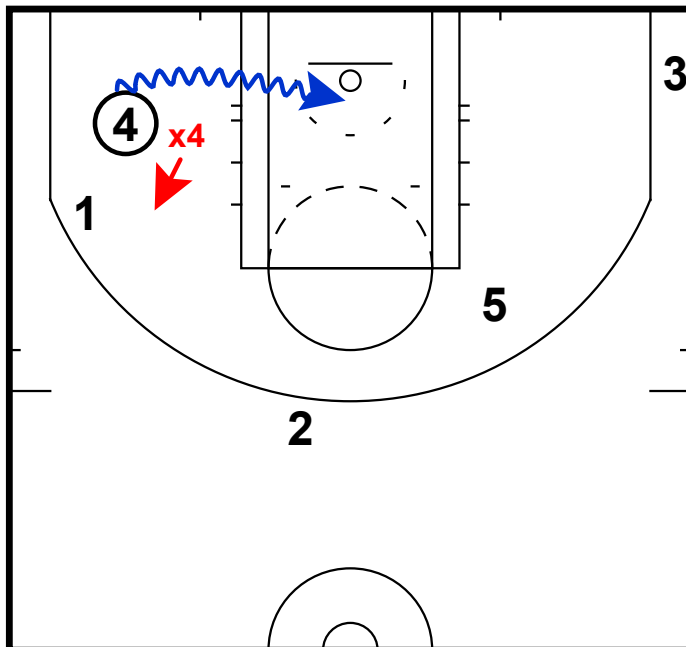

BOB: BULLS LINE HAND-OFF

①

- 1) The Bulls used a line set to get this action.
- 2) Interestingly they flipped the guards & posts here.

BOB: BULLS LINE HAND-OFF

①

- 1) They placed Carlos Boozer at the top of the key and set a screen for him with Joakim Noah.
- 2) Once Boozer received a screen he immediately set a sort of a flare screen for the wing.

BOB: BULLS LINE HAND-OFF

①

- 1) Here the point guard threw the ball into Boozer & immediately ran past him as if to receive a hand-off from Boozer.
- 2) However, Boozer faked the hand-off to create an angle for a baseline drive.

BOB: BULLS LINE HAND-OFF

④

- 1) His defender reacted to the fake hand-off which created an angle for a baseline drive.