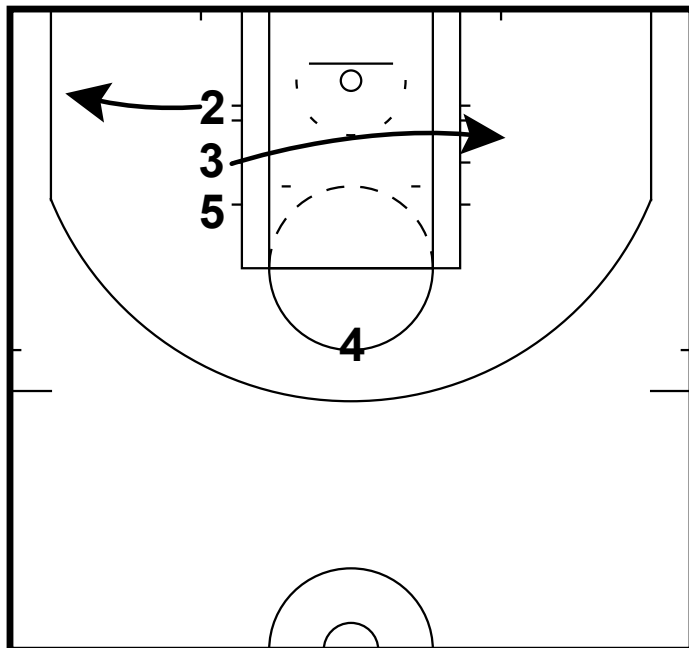

BOB: BULLS LINE HAND-OFF

①

- 1) The Bulls used a line set to get this action.
- 2) Interestingly they flipped the guards & posts here.

BOB: BULLS LINE HAND-OFF

①

- 1) They placed Carlos Boozer at the top of the key and set a screen for him with Joakim Noah.
- 2) Once Boozer received a screen he immediately set a sort of a flare screen for the wing.

BOB: BULLS LINE HAND-OFF

①

- 1) Here the point guard threw the ball into Boozer & immediately ran past him as if to receive a hand-off from Boozer.
- 2) However, Boozer faked the hand-off to create an angle for a baseline drive.