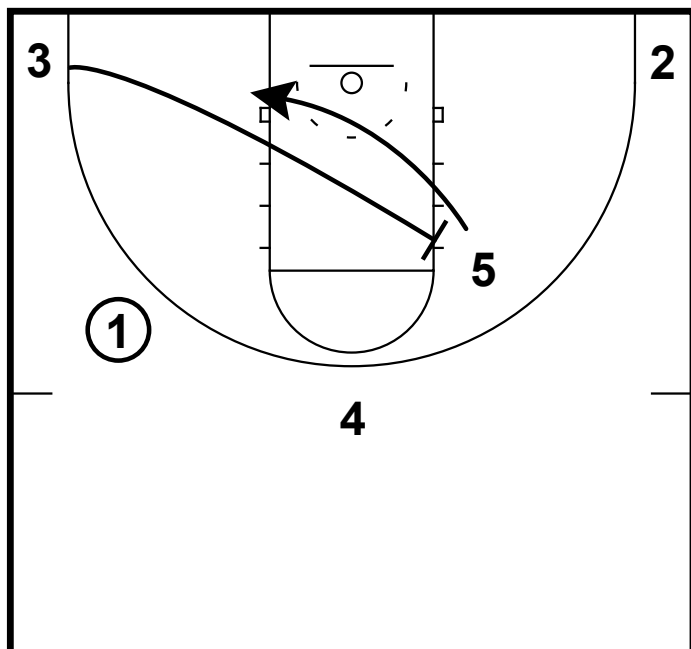

HALF-COURT: WISCONSIN HORNS

Here we have some HORNS action from Wisconsin that they ran against Arizona. 5 pops out high and 1 passes to him. 1 then goes and screens for the 4. 1 second cuts back up to the left wing.

HALF-COURT: WISCONSIN HORNS

The ball gets reversed back to the 1. 5 moves back down to the right elbow area.

HALF-COURT: WISCONSIN HORNS

3 will come and back screen for the 5. 1 will pass to the 5 if he is open.

HALF-COURT: WISCONSIN HORNS

If the 5 is not open. The 4 man will screen for the 3. 3 cuts off screen looking for open 3. 2 can cut high or stay flat to keep the defense spaced. If there is no shot they flow right into their swing offense.