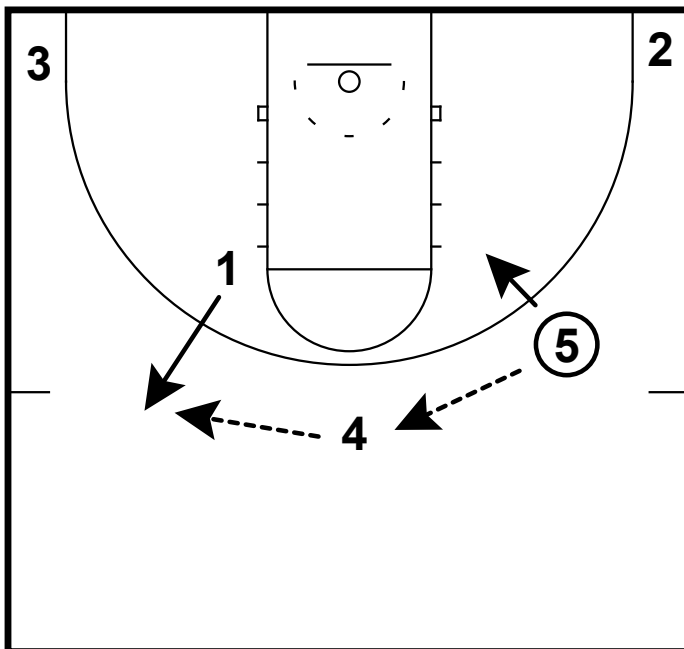

HALF-COURT: WISCONSIN HORNS

Here we have some HORNS action from Wisconsin that they ran against Arizona. 5 pops out high and 1 passes to him. 1 then goes and screens for the 4. 1 second cuts back up to the left wing.

HALF-COURT: WISCONSIN HORNS

The ball gets reversed back to the 1. 5 moves back down to the right elbow area.

HALF-COURT: WISCONSIN HORNS

3 will come and back screen for the 5. 1 will pass to the 5 if he is open.

HALF-COURT: WISCONSIN HORNS

If the 5 is not open. The 4 man will screen for the 3. 3 cuts off screen looking for open 3. 2 can cut high or stay flat to keep the defense spaced. If there is no shot they flow right into their swing offense.