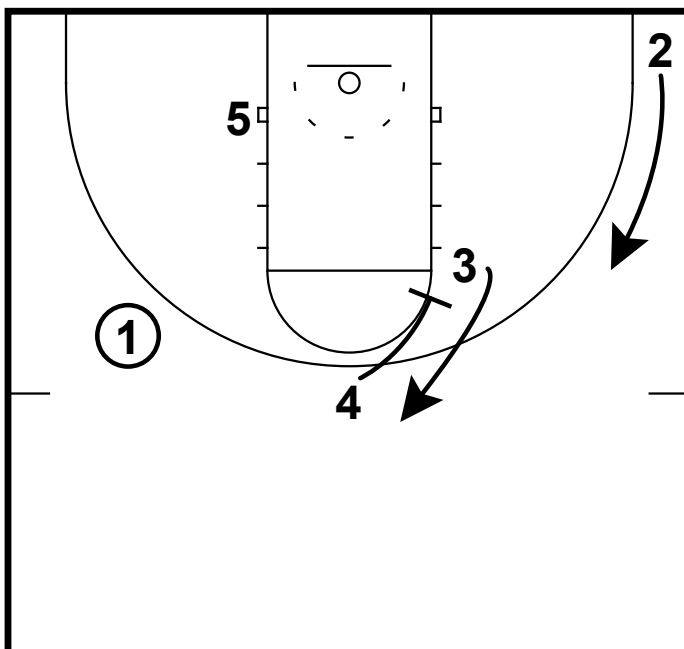

HALF-COURT: WISCONSIN HORNS

Here we have some HORNS action from Wisconsin that they ran against Arizona. 5 pops out high and 1 passes to him. 1 then goes and screens for the 4. 1 second cuts back up to the left wing.

HALF-COURT: WISCONSIN HORNS

The ball gets reversed back to the 1. 5 moves back down to the right elbow area.

HALF-COURT: WISCONSIN HORNS

3 will come and back screen for the 5. 1 will pass to the 5 if he is open.

HALF-COURT: WISCONSIN HORNS

If the 5 is not open. The 4 man will screen for the 3. 3 cuts off screen looking for open 3. 2 can cut high or stay flat to keep the defense spaced. If there is no shot they flow right into their swing offense.