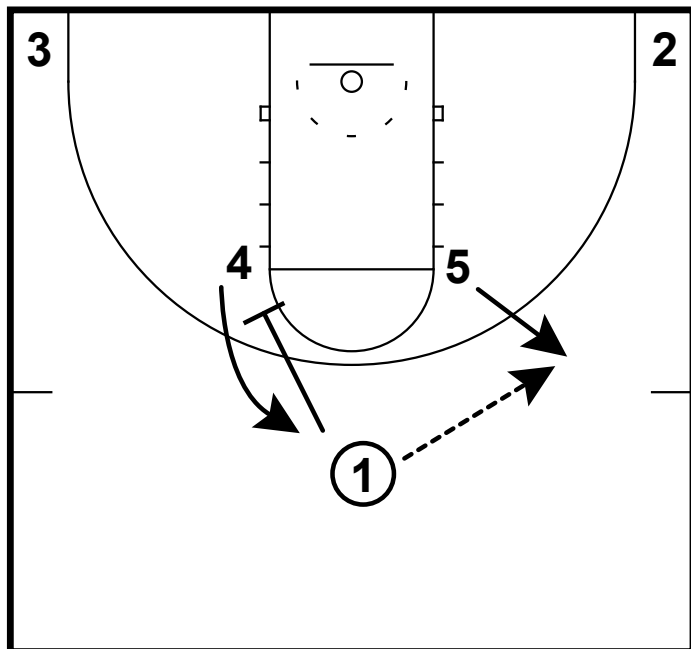

HALF-COURT: WISCONSIN HORNS

Here we have some HORNS action from Wisconsin that they ran against Arizona. 5 pops out high and 1 passes to him. 1 then goes and screens for the 4. 1 second cuts back up to the left wing.

HALF-COURT: WISCONSIN HORNS

The ball gets reversed back to the 1. 5 moves back down to the right elbow area.

HALF-COURT: WISCONSIN HORNS

3 will come and back screen for the 5. 1 will pass to the 5 if he is open.

HALF-COURT: WISCONSIN HORNS

If the 5 is not open. The 4 man will screen for the 3. 3 cuts off screen looking for open 3. 2 can cut high or stay flat to keep the defense spaced. If there is no shot they flow right into their swing offense.