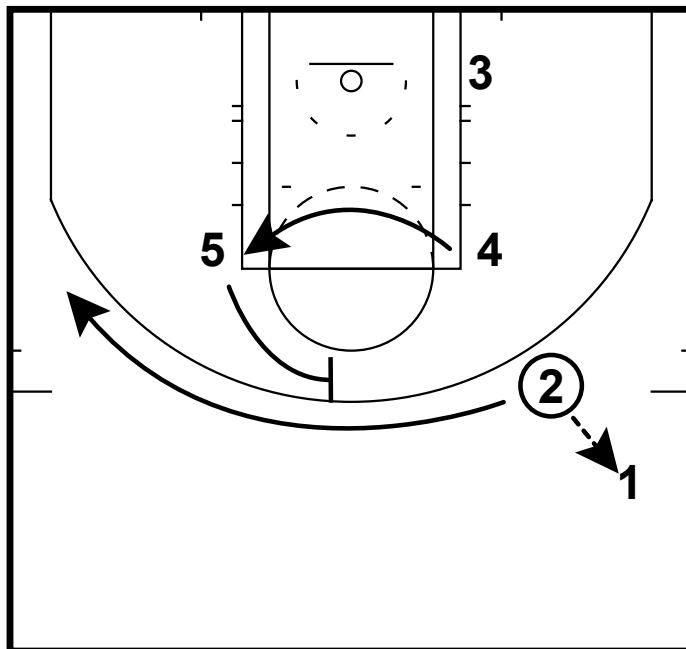

HALF-COURT: BLAZERS FLARE INTO AMERICA'S PLAY

Here is a set that the Portland Trailblazers ran in game 1 against the Houston Rockets. They start out in the horns look. 2 pops out to the wing and will get the pass from the 1. 1 then cuts behind the 2. 3 cuts over to the right block.

HALF-COURT: BLAZERS FLARE INTO AMERICA'S PLAY

2 pitches it back to the 1 and receives a flare screen from the 5. 4 rotates over to the left elbow.

HALF-COURT: BLAZERS FLARE INTO AMERICA'S PLAY

If the 2 is not open on the flare then he will go screen for the 3. 5 moves down towards the free throw line.

HALF-COURT: BLAZERS FLARE INTO AMERICA'S PLAY

3 will come off of 2's screen and use the elevator screen from the 4 and 5. 2 cuts out to the right corner. If the 3 is not open for the easy 3 then the 4 can set a ball screen for him.