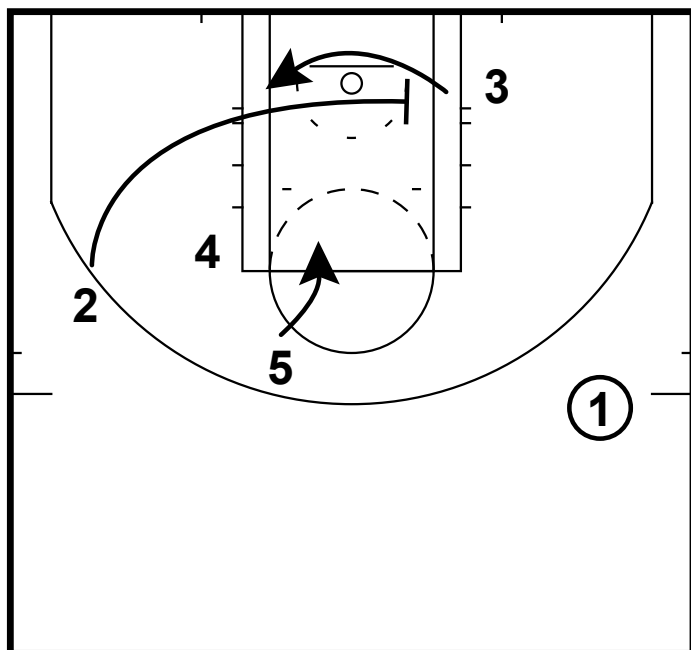

HALF-COURT: BLAZERS FLARE INTO AMERICA'S PLAY

Here is a set that the Portland Trailblazers ran in game 1 against the Houston Rockets. They start out in the horns look. 2 pops out to the wing and will get the pass from the 1. 1 then cuts behind the 2. 3 cuts over to the right block.

HALF-COURT: BLAZERS FLARE INTO AMERICA'S PLAY

2 pitches it back to the 1 and receives a flare screen from the 5. 4 rotates over to the left elbow.

HALF-COURT: BLAZERS FLARE INTO AMERICA'S PLAY

If the 2 is not open on the flare then he will go screen for the 3. 5 moves down towards the free throw line.

HALF-COURT: BLAZERS FLARE INTO AMERICA'S PLAY

3 will come off of 2's screen and use the elevator screen from the 4 and 5. 2 cuts out to the right corner. If the 3 is not open for the easy 3 then the 4 can set a ball screen for him.