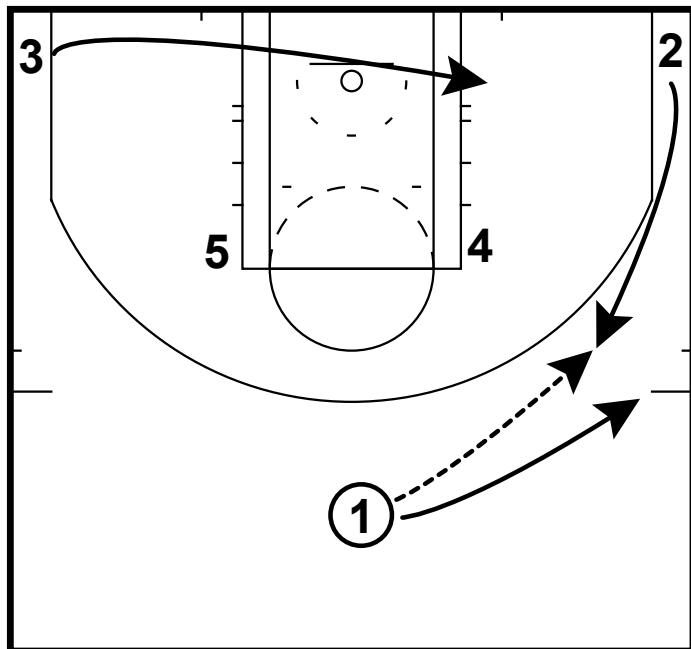

HALF-COURT: BLAZERS FLARE INTO AMERICA'S PLAY

Here is a set that the Portland Trailblazers ran in game 1 against the Houston Rockets. They start out in the horns look. 2 pops out to the wing and will get the pass from the 1. 1 then cuts behind the 2. 3 cuts over to the right block.

HALF-COURT: BLAZERS FLARE INTO AMERICA'S PLAY

2 pitches it back to the 1 and receives a flare screen from the 5. 4 rotates over to the left elbow.

HALF-COURT: BLAZERS FLARE INTO AMERICA'S PLAY

If the 2 is not open on the flare then he will go screen for the 3. 5 moves down towards the free throw line.

HALF-COURT: BLAZERS FLARE INTO AMERICA'S PLAY

3 will come off of 2's screen and use the elevator screen from the 4 and 5. 2 cuts out to the right corner. If the 3 is not open for the easy 3 then the 4 can set a ball screen for him.