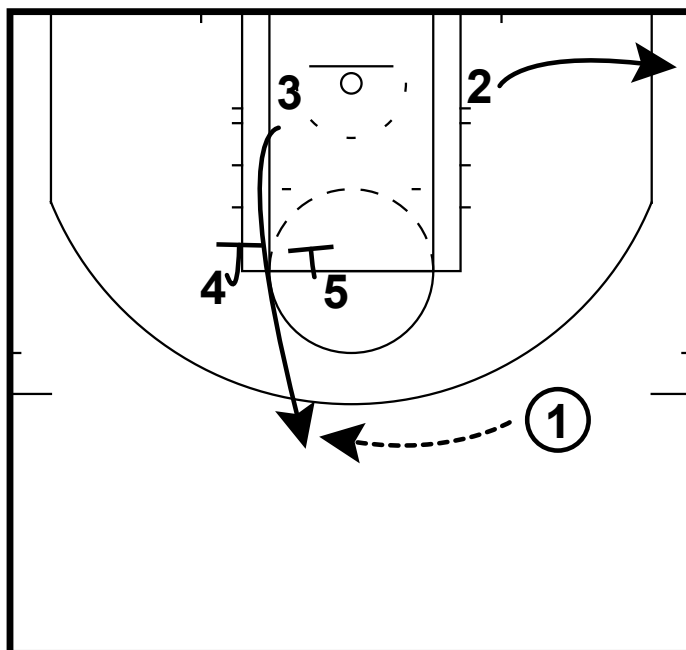

HALF-COURT: BLAZERS FLARE INTO AMERICA'S PLAY

Here is a set that the Portland Trailblazers ran in game 1 against the Houston Rockets. They start out in the horns look. 2 pops out to the wing and will get the pass from the 1. 1 then cuts behind the 2. 3 cuts over to the right block.

HALF-COURT: BLAZERS FLARE INTO AMERICA'S PLAY

2 pitches it back to the 1 and receives a flare screen from the 5. 4 rotates over to the left elbow.

HALF-COURT: BLAZERS FLARE INTO AMERICA'S PLAY

If the 2 is not open on the flare then he will go screen for the 3. 5 moves down towards the free throw line.

HALF-COURT: BLAZERS FLARE INTO AMERICA'S PLAY

3 will come off of 2's screen and use the elevator screen from the 4 and 5. 2 cuts out to the right corner. If the 3 is not open for the easy 3 then the 4 can set a ball screen for him.