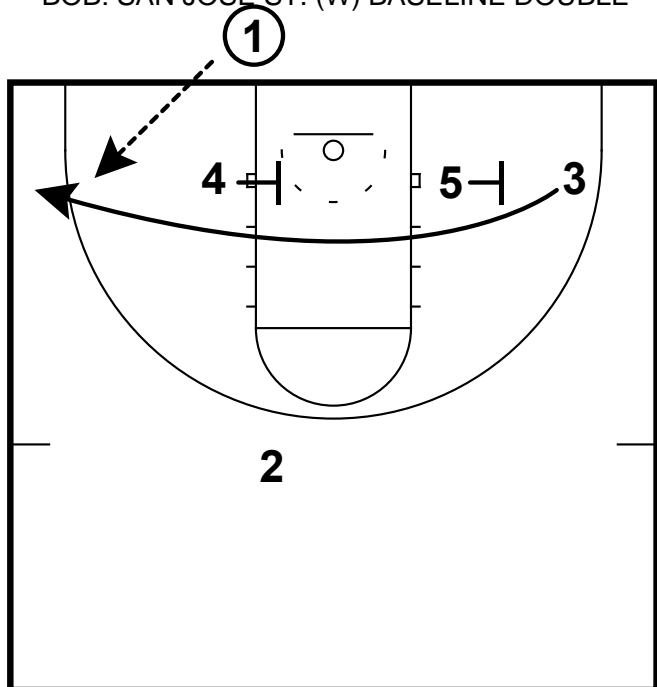

BOB: SAN JOSE ST. (W) BASELINE DOUBLE

Here we have BOB from the San Jose State women's basketball team. The 1 takes the ball out while 4 and 5 lineup on the blocks. You want your best shooter away from the ball. In this set it is the 3. The 2 is the safety up top. On the handoff to 1 the 4 and 5 will screen for the 3.

BOB: SAN JOSE ST. (W) BASELINE DOUBLE

When the 3 catches the ball she is looking for the open shot. 4 will clear out to the left wing.

BOB: SAN JOSE ST. (W) BASELINE DOUBLE

If the 3 does not have a shot the 1 will step in bounds and screen for the 5. The 3 will look to pass to the 5 for the easy basket. After 1 screens she will clear out to the right wing.