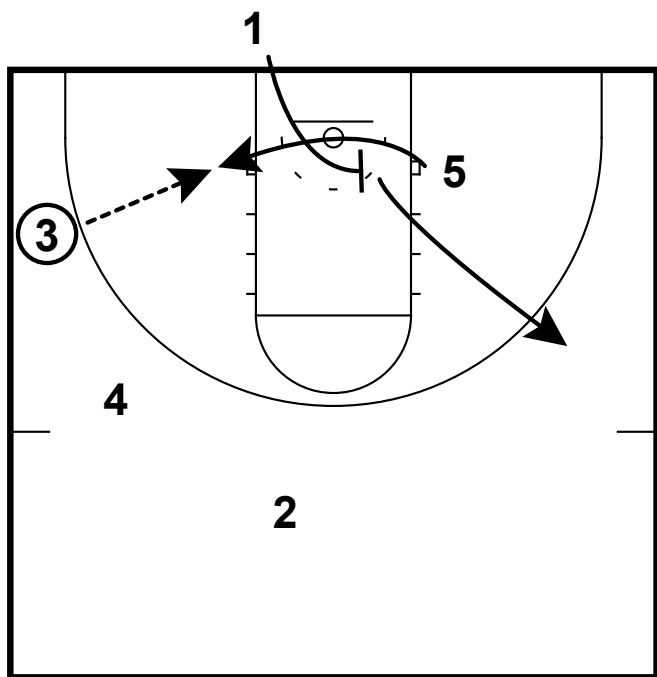

BOB: SAN JOSE ST. (W) BASELINE DOUBLE

Here we have BOB from the San Jose State women's basketball team. The 1 takes the ball out while 4 and 5 lineup on the blocks. You want your best shooter away from the ball. In this set it is the 3. The 2 is the safety up top. On the handoff to 1 the 4 and 5 will screen for the 3.

BOB: SAN JOSE ST. (W) BASELINE DOUBLE

When the 3 catches the ball she is looking for the open shot. 4 will clear out to the left wing.

BOB: SAN JOSE ST. (W) BASELINE DOUBLE

If the 3 does not have a shot the 1 will step in bounds and screen for the 5. The 3 will look to pass to the 5 for the easy basket. After 1 screens she will clear out to the right wing.