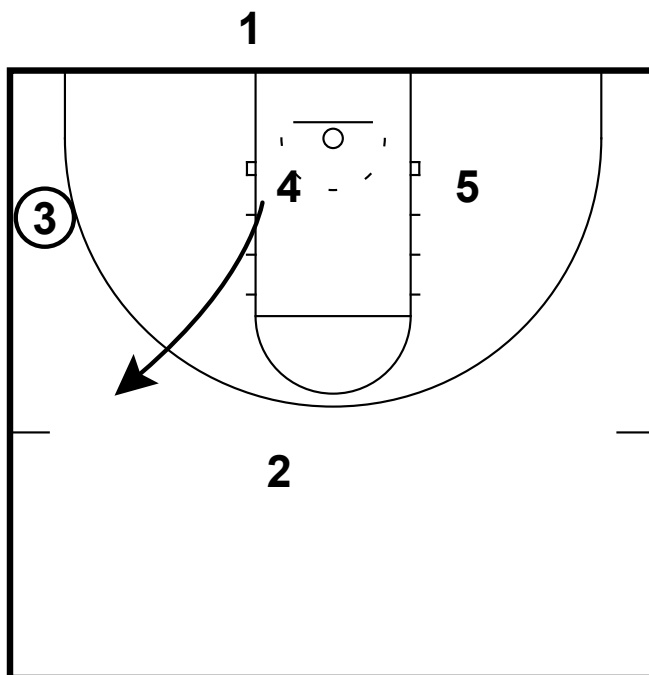

BOB: SAN JOSE ST. (W) BASELINE DOUBLE

Here we have BOB from the San Jose State women's basketball team. The 1 takes the ball out while 4 and 5 lineup on the blocks. You want your best shooter away from the ball. In this set it is the 3. The 2 is the safety up top. On the handoff to 1 the 4 and 5 will screen for the 3.

BOB: SAN JOSE ST. (W) BASELINE DOUBLE

When the 3 catches the ball she is looking for the open shot. 4 will clear out to the left wing.

BOB: SAN JOSE ST. (W) BASELINE DOUBLE

If the 3 does not have a shot the 1 will step in bounds and screen for the 5. The 3 will look to pass to the 5 for the easy basket. After 1 screens she will clear out to the right wing.