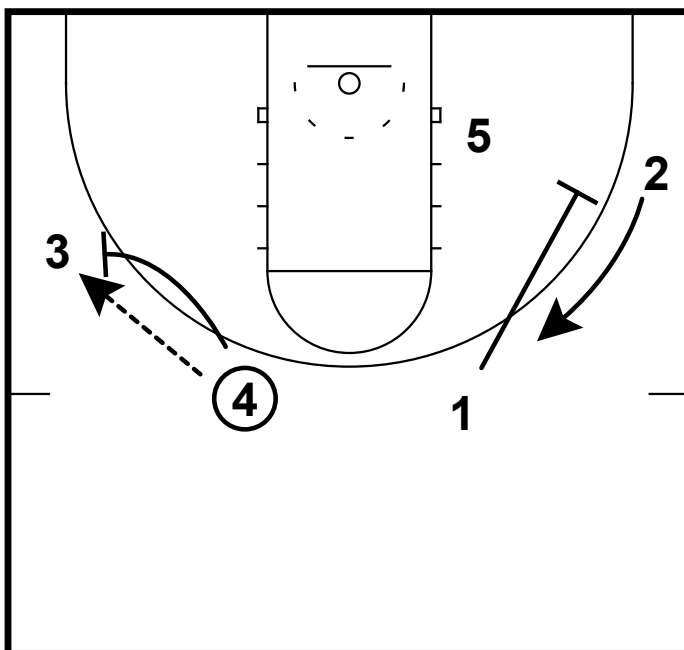

HALF COURT: SAN DIEGO STATE HI BALL SCREEN

This is a hi ball screen set from San Diego State. They start with a unique 3 around 2 look alignment. The 4 starts on the left elbow and screens for the 5 as he comes across the lane.

HALF COURT: SAN DIEGO STATE HI BALL SCREEN

5 comes off 4's screen looking to go set the hi ball screen for the 1. 1 looks to attack off the screen. 5 rolls to the rim once the 1 comes off his screen.

HALF COURT: SAN DIEGO STATE HI BALL SCREEN

As the 5 is rolling the 4 will replace high for the ball reversal. 2 space to the corner and the 3 comes up to the left wing.

HALF COURT: SAN DIEGO STATE HI BALL SCREEN

1 will go and screen away for 2 while the 4 reverses the ball to the 3 man. 4 will follow his pass and set the side ball screen for the 3. 3 looks to make a play using the screen.