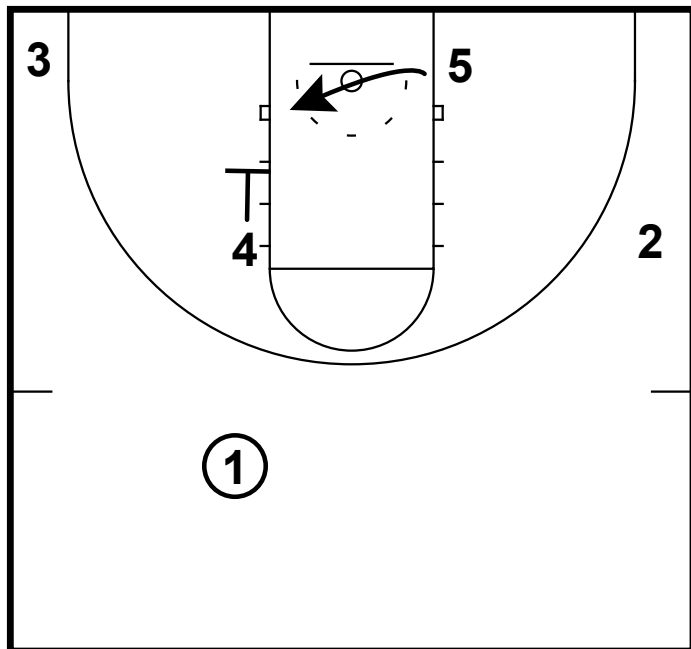

HALF COURT: SAN DIEGO STATE HI BALL SCREEN

This is a hi ball screen set from San Diego State. They start with a unique 3 around 2 look alignment. The 4 starts on the left elbow and screens for the 5 as he comes across the lane.

HALF COURT: SAN DIEGO STATE HI BALL SCREEN

5 comes off 4's screen looking to go set the hi ball screen for the 1. 1 looks to attack off the screen. 5 rolls to the rim once the 1 comes off his screen.

HALF COURT: SAN DIEGO STATE HI BALL SCREEN

As the 5 is rolling the 4 will replace high for the ball reversal. 2 space to the corner and the 3 comes up to the left wing.

HALF COURT: SAN DIEGO STATE HI BALL SCREEN

1 will go and screen away for 2 while the 4 reverses the ball to the 3 man. 4 will follow his pass and set the side ball screen for the 3. 3 looks to make a play using the screen.