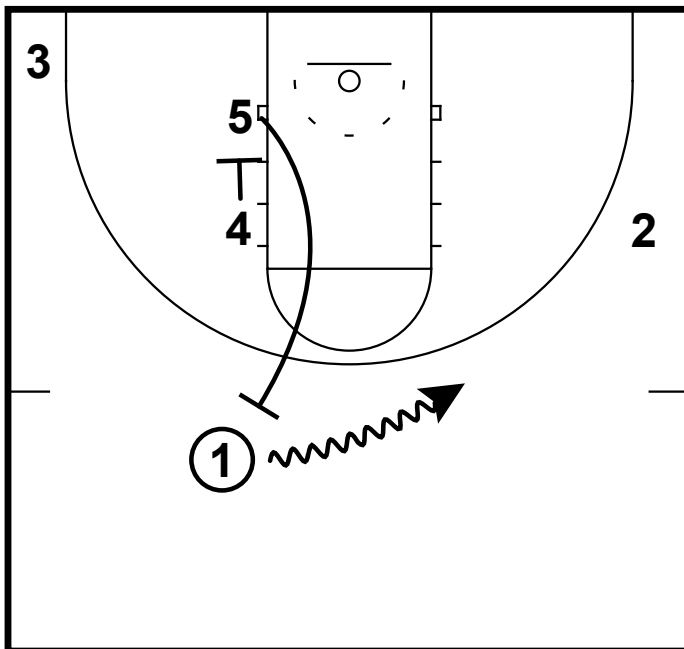

HALF COURT: SAN DIEGO STATE HI BALL SCREEN

This is a hi ball screen set from San Diego State. They start with a unique 3 around 2 look alignment. The 4 starts on the left elbow and screens for the 5 as he comes across the lane.

HALF COURT: SAN DIEGO STATE HI BALL SCREEN

5 comes off 4's screen looking to go set the hi ball screen for the 1. 1 looks to attack off the screen. 5 rolls to the rim once the 1 comes off his screen.

HALF COURT: SAN DIEGO STATE HI BALL SCREEN

As the 5 is rolling the 4 will replace high for the ball reversal. 2 space to the corner and the 3 comes up to the left wing.

HALF COURT: SAN DIEGO STATE HI BALL SCREEN

1 will go and screen away for 2 while the 4 reverses the ball to the 3 man. 4 will follow his pass and set the side ball screen for the 3. 3 looks to make a play using the screen.