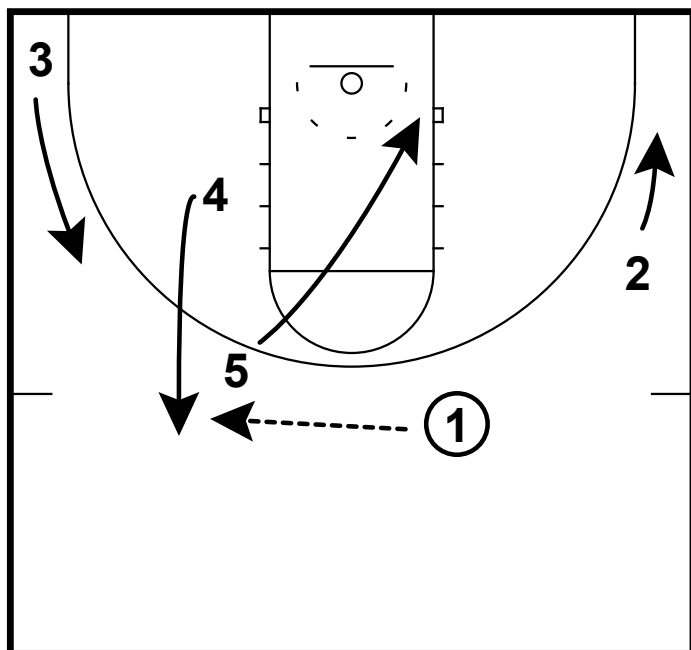

HALF COURT: SAN DIEGO STATE HI BALL SCREEN

This is a hi ball screen set from San Diego State. They start with a unique 3 around 2 look alignment. The 4 starts on the left elbow and screens for the 5 as he comes across the lane.

HALF COURT: SAN DIEGO STATE HI BALL SCREEN

5 comes off 4's screen looking to go set the hi ball screen for the 1. 1 looks to attack off the screen. 5 rolls to the rim once the 1 comes off his screen.

HALF COURT: SAN DIEGO STATE HI BALL SCREEN

As the 5 is rolling the 4 will replace high for the ball reversal. 2 space to the corner and the 3 comes up to the left wing.

HALF COURT: SAN DIEGO STATE HI BALL SCREEN

1 will go and screen away for 2 while the 4 reverses the ball to the 3 man. 4 will follow his pass and set the side ball screen for the 3. 3 looks to make a play using the screen.