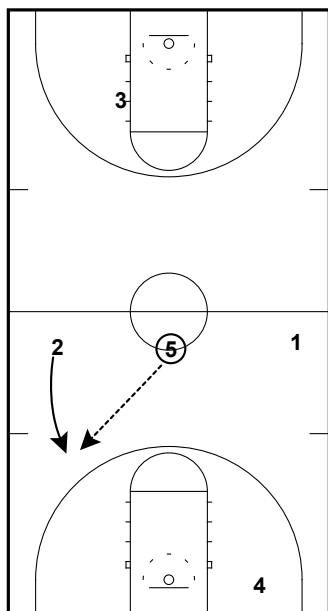

SHORT SECONDS: LOUISVILLE (W) ELITE 8 '14

1) With the post player with the ball, Shoni Schimmel breaks to the arc with her defender behind her.
2) Shoni caught the pass in stride & had an open look at the bucket. Unfortunately for the Cardinals the shot did not fall, but once again illustrated how good Walz with the pen in his hands.