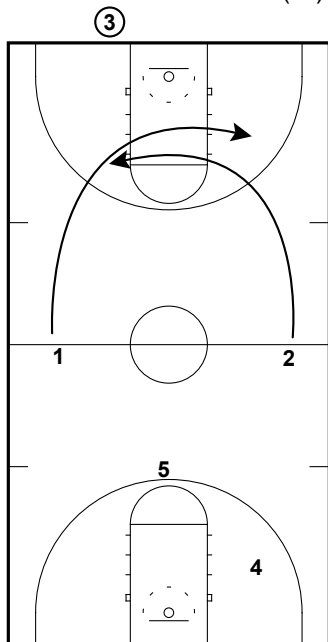

SHORT SECONDS: LOUISVILLE (W) ELITE 8 '14

- 1) With 3.5 seconds left & down 3 points to go, Jeff Walz drew up this play after Maryland called timeout.
- 2) This play reminds us of the old Valpo play from years ago. However, this play starts differently as Walz had his guards cross in the front court.
- 3) This action actually freezes the defenders & creates separation later on.

SHORT SECONDS: LOUISVILLE (W) ELITE 8 '14

- 1) The crossing action was not intended to get the ball inbounded here - instead they flash thier post player to the half-line.
- 2) Here Sara Hammonds was able to throw a baseball pass & complete the pass near the half-line.
- 3) The guards then begin to break towards the front court.