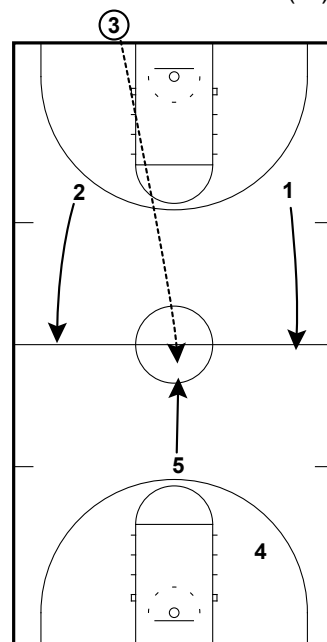

SHORT SECONDS: LOUISVILLE (W) ELITE 8 '14

- 1) With 3.5 seconds left & down 3 points to go, Jeff Walz drew up this play after Maryland called timeout.
- 2) This play reminds us of the old Valpo play from years ago. However, this play starts differently as Walz had his guards cross in the front court.
- 3) This action actually freezes the defenders & creates separation later on.

SHORT SECONDS: LOUISVILLE (W) ELITE 8 '14

- 1) The crossing action was not intended to get the ball inbounded here - instead they flash thier post player to the half-line.
- 2) Here Sara Hammonds was able to throw a baseball pass & complete the pass near the half-line.
- 3) The guards then begin to break towards the front court.

SHORT SECONDS: LOUISVILLE (W) ELITE 8 '14

- 1) With the post player with the ball, Shoni Schimmel breaks to the arc with her defender behind her.
- 2) Shoni caught the pass in stride & had an open look at the bucket. Unfortunately for the Cardinals the shot did not fall, but once again illustrated how good Walz with the pen in his hands.