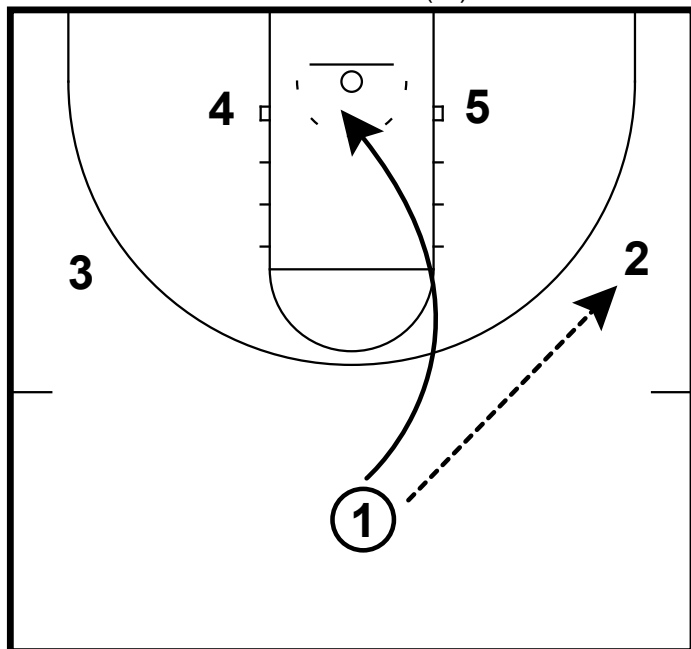

HALF-COURT: TENNESSEE(W) "32" MOTION

Here is a 3 out 2 in alignment from the Lady Vols of Tennessee. 1 starts off by passing to the 2. Then the 1 will make a basket cut.

HALF-COURT: TENNESSEE(W) "32" MOTION

2 will dribble up the arc to get a better passing angle. 4 will back screen for the 3.

HALF-COURT: TENNESSEE(W) "32" MOTION

3 is coming off the back screen and setting a screen for the 1. 2 will reverse the ball to the 4. 1 is coming off 3's screen looking to shoot.

HALF-COURT: TENNESSEE(W) "32" MOTION

3 will screen across for the 5. 1 will hit the 5 if open. 4 and 2 will space out to spread the defense.