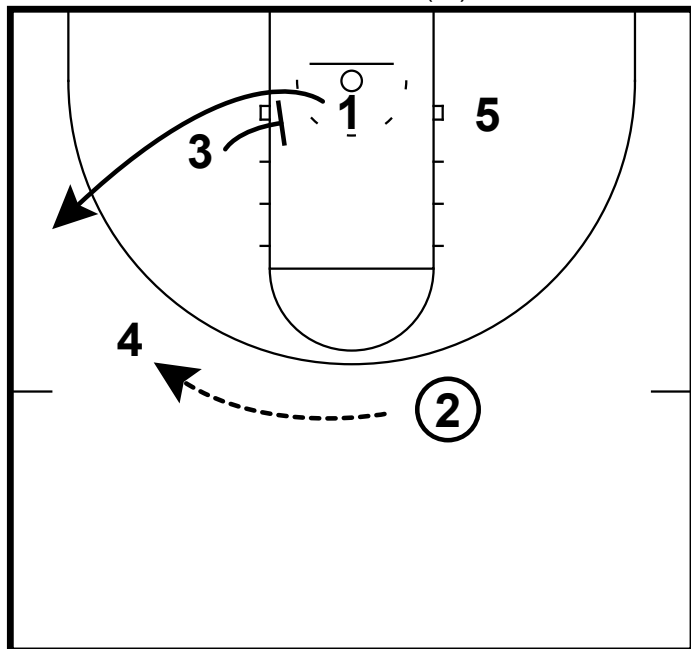

HALF-COURT: TENNESSEE(W) "32" MOTION

Here is a 3 out 2 in alignment from the Lady Vols of Tennessee. 1 starts off by passing to the 2. Then the 1 will make a basket cut.

HALF-COURT: TENNESSEE(W) "32" MOTION

2 will dribble up the arc to get a better passing angle. 4 will back screen for the 3.

HALF-COURT: TENNESSEE(W) "32" MOTION

3 is coming off the back screen and setting a screen for the 1. 2 will reverse the ball to the 4. 1 is coming off 3's screen looking to shoot.

HALF-COURT: TENNESSEE(W) "32" MOTION

3 will screen across for the 5. 1 will hit the 5 if open. 4 and 2 will space out to spread the defense.