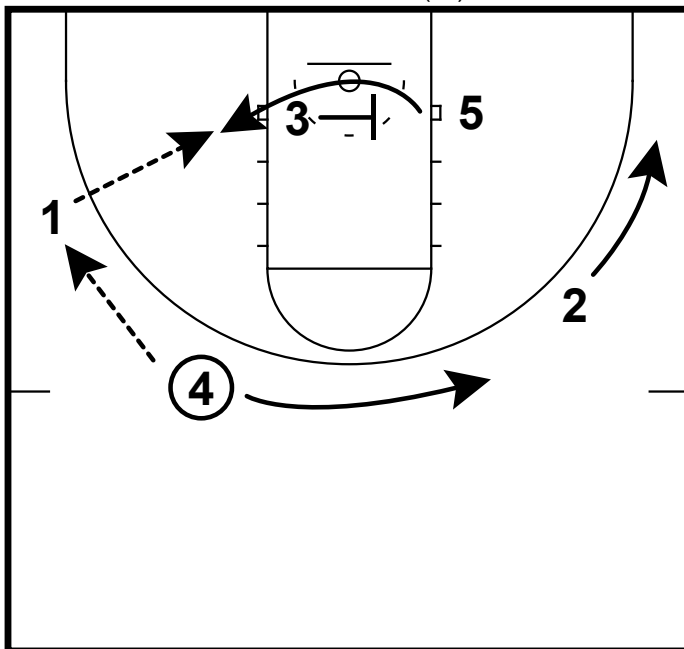

HALF-COURT: TENNESSEE(W) "32" MOTION

Here is a 3 out 2 in alignment from the Lady Vols of Tennessee. 1 starts off by passing to the 2. Then the 1 will make a basket cut.

HALF-COURT: TENNESSEE(W) "32" MOTION

2 will dribble up the arc to get a better passing angle. 4 will back screen for the 3.

HALF-COURT: TENNESSEE(W) "32" MOTION

3 is coming off the back screen and setting a screen for the 1. 2 will reverse the ball to the 4. 1 is coming off 3's screen looking to shoot.

HALF-COURT: TENNESSEE(W) "32" MOTION

3 will screen across for the 5. 1 will hit the 5 if open. 4 and 2 will space out to spread the defense.