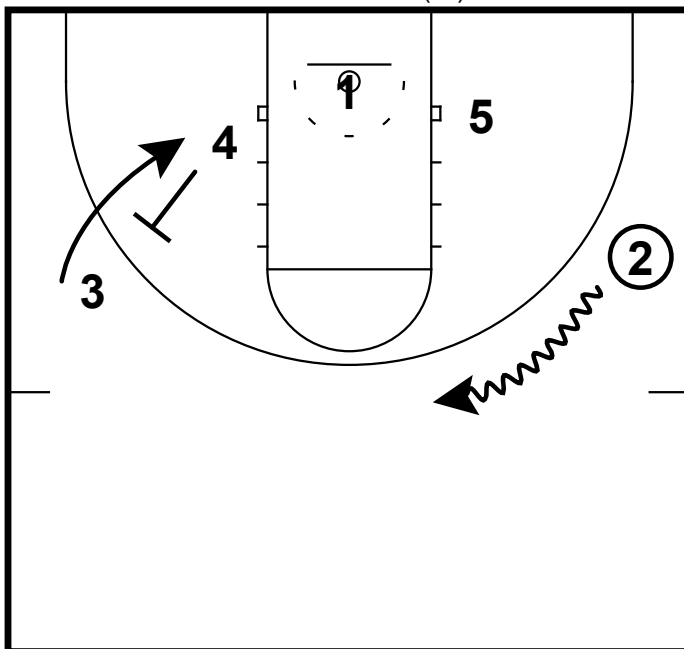

HALF-COURT: TENNESSEE(W) "32" MOTION

Here is a 3 out 2 in alignment from the Lady Vols of Tennessee. 1 starts off by passing to the 2. Then the 1 will make a basket cut.

HALF-COURT: TENNESSEE(W) "32" MOTION

2 will dribble up the arc to get a better passing angle. 4 will back screen for the 3.

HALF-COURT: TENNESSEE(W) "32" MOTION

3 is coming off the back screen and setting a screen for the 1. 2 will reverse the ball to the 4. 1 is coming off 3's screen looking to shoot.

HALF-COURT: TENNESSEE(W) "32" MOTION

3 will screen across for the 5. 1 will hit the 5 if open. 4 and 2 will space out to spread the defense.