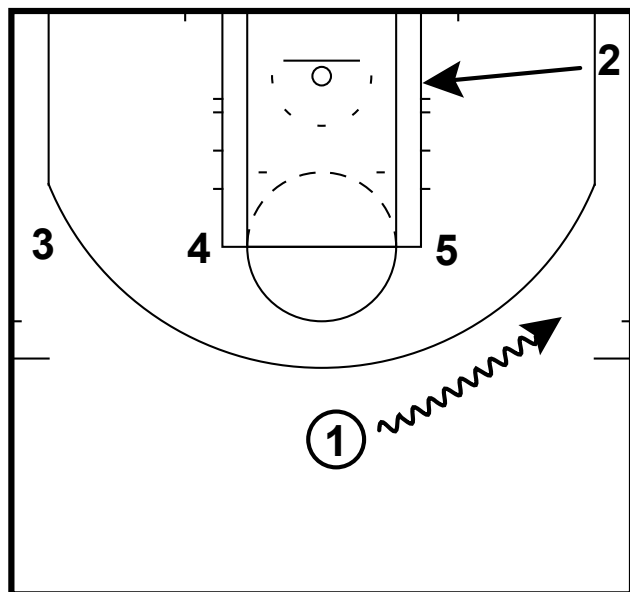

HALF COURT: SPURS ELEVATOR

Here is some zipper action with an elevator screen that the Spurs use to get and open 3. 1 dribbles to the right wing and 2 cuts to the right block.

HALF COURT: SPURS ELEVATOR

5 will screen for the 2 and 1 passes to 2.

HALF COURT: SPURS ELEVATOR

3 and 4 will screen for the 1

HALF COURT: SPURS ELEVATOR

Now the 5 and 4 will set the elevator screen for the 3. 2 hits the 3 for an open three point shot.