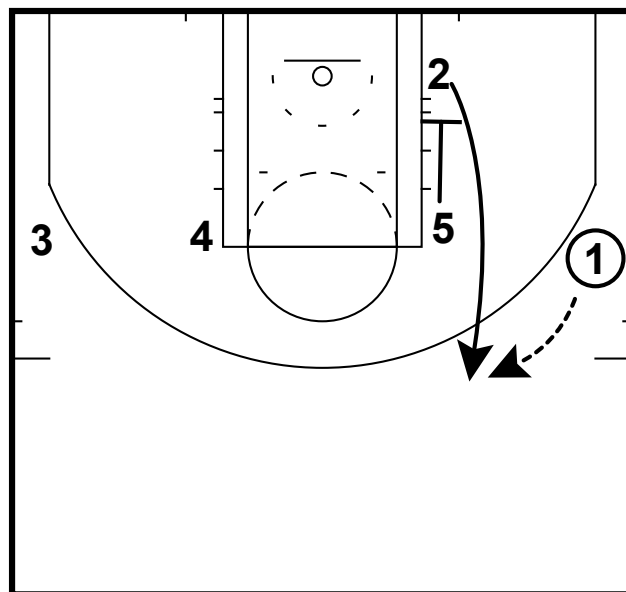

HALF COURT: SPURS ELEVATOR

Here is some zipper action with an elevator screen that the Spurs use to get and open 3. 1 dribbles to the right wing and 2 cuts to the right block.

HALF COURT: SPURS ELEVATOR

5 will screen for the 2 and 1 passes to 2.

HALF COURT: SPURS ELEVATOR

3 and 4 will screen for the 1

HALF COURT: SPURS ELEVATOR

Now the 5 and 4 will set the elevator screen for the 3. 2 hits the 3 for an open three point shot.