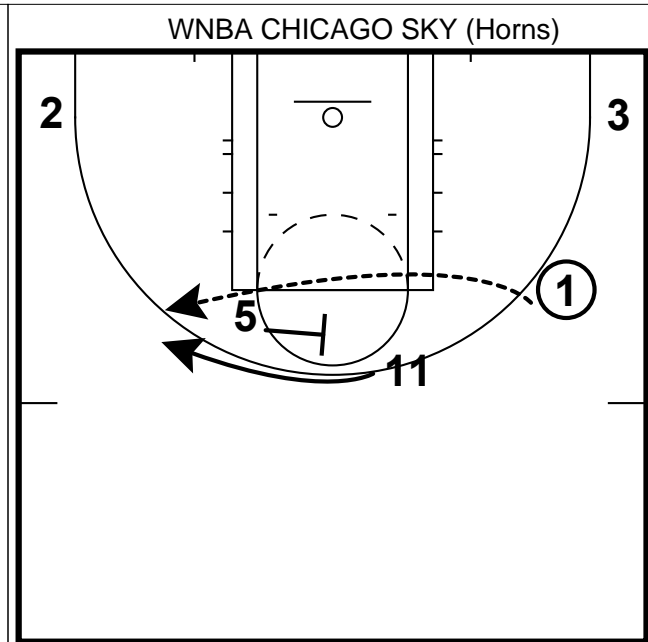

The Chicago Sky ran this Horns set for Ellena Della Donne, where they would have her set the ball screen for their PG.

Once EDD sets the ball screen she receives a flare screen from the opposite post player.