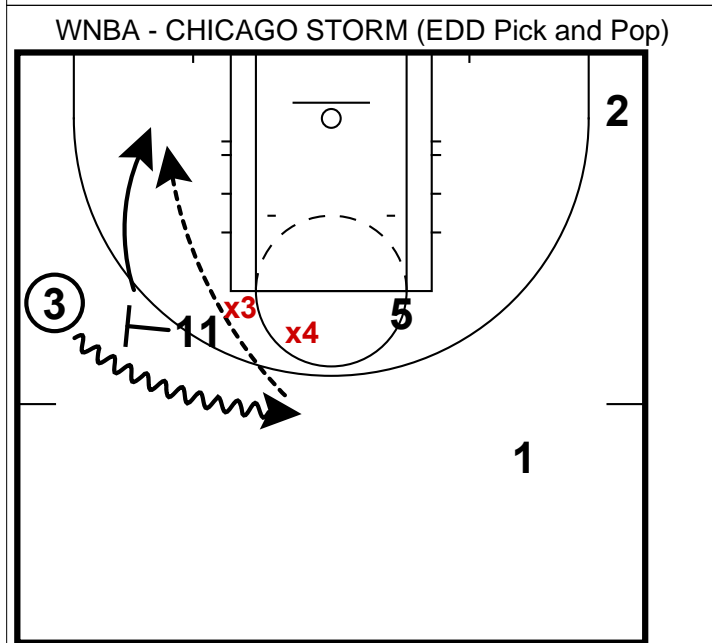

Here is another set that the Chicago Storm out of their Horns set. Ellena Della Donne is #11 here and playing a PF position. She sets the screen here for the wing running across the top.

Now with the wing with the ball, the post goes and cross screens for EDD.

EDD is free to set the ball screen on the wing and with her defender screened - it is hard to trap this action. More than likely the defense will stretch to prevent penetration, which leaves EDD open for a jumper in the corner.