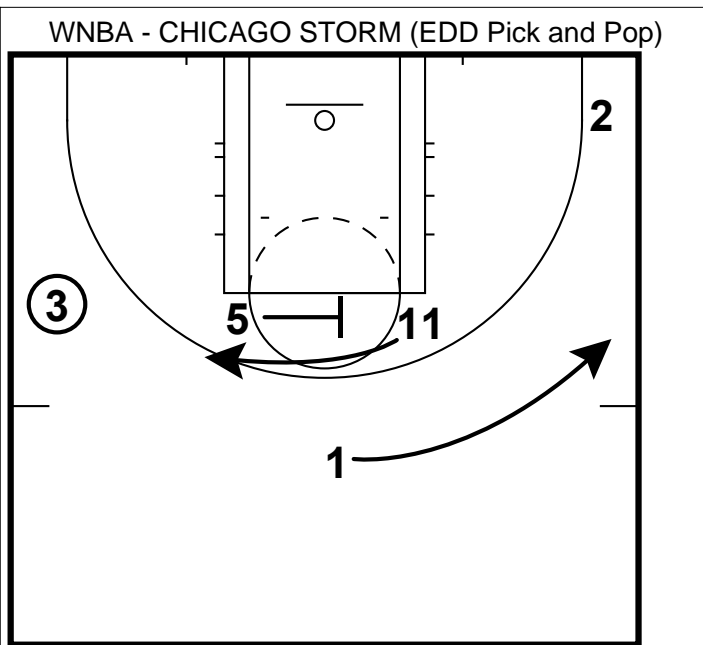

Here is another set that the Chicago Storm out of their Horns set. Ellena Della Donne is #11 here and playing a PF position. She sets the screen here for the wing running across the top.

Now with the wing with the ball, the post goes and cross screens for EDD.

EDD is free to set the ball screen on the wing and with her defender screened - it is hard to trap this action. More than likely the defense will stretch to prevent penetration, which leaves EDD open for a jumper in the corner.