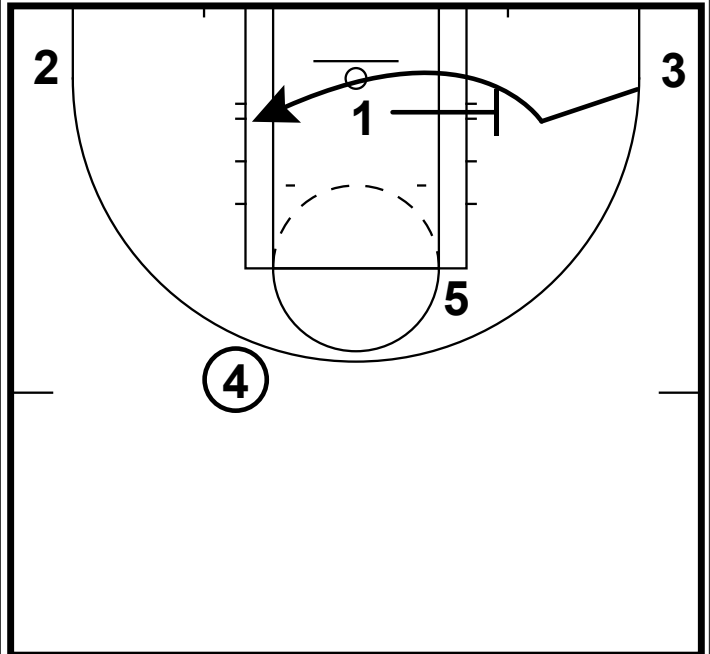

DREAM - HORNS FLEX / BACK

The Dream ran this Horns/Flex action the first play of the game vs. the Chicago Storm. It started with a post entry and immediate basket cut.

DREAM - HORNS FLEX / BACK

Jasmine Thomas set the cross screen along the baseline for Angel McCoughtry.

DREAM - HORNS FLEX / BACK

Now instead of setting the down screen here with the post player, the PG sets a back screen for Erika de Souza which lead to an easy lay-in.