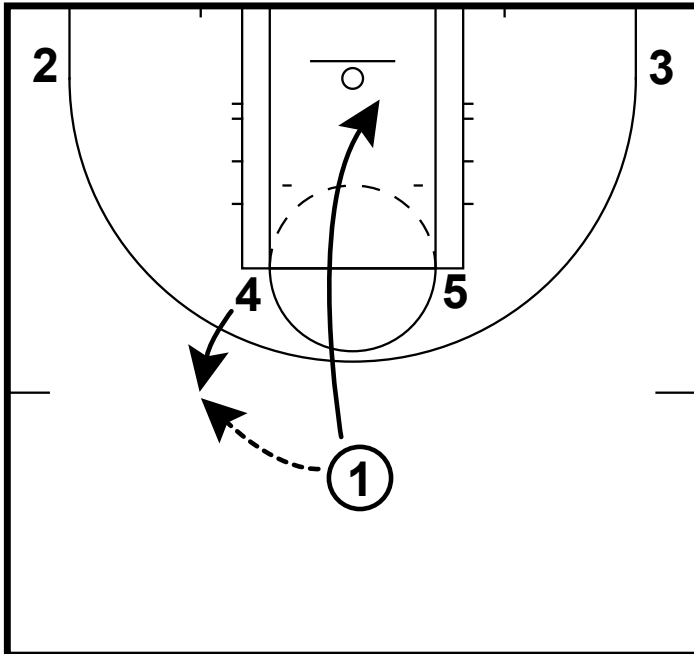

DREAM - HORNS FLEX / BACK

The Dream ran this Horns/Flex action the first play of the game vs. the Chicago Storm. It started with a post entry and immediate basket cut.

DREAM - HORNS FLEX / BACK

Jasmine Thomas set the cross screen along the baseline for Angel McCoughtry.

DREAM - HORNS FLEX / BACK

Now instead of setting the down screen here with the post player, the PG sets a back screen for Erika de Souza which lead to an easy lay-in.