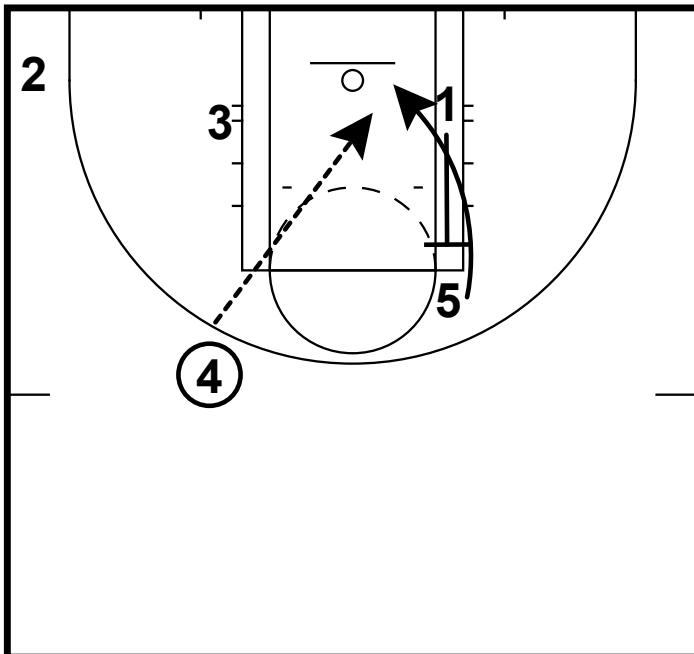

DREAM - HORNS FLEX / BACK

The Dream ran this Horns/Flex action the first play of the game vs. the Chicago Storm. It started with a post entry and immediate basket cut.

DREAM - HORNS FLEX / BACK

Jasmine Thomas set the cross screen along the baseline for Angel McCoughtry.

DREAM - HORNS FLEX / BACK

Now instead of setting the down screen here with the post player, the PG sets a back screen for Erika de Souza which lead to an easy lay-in.