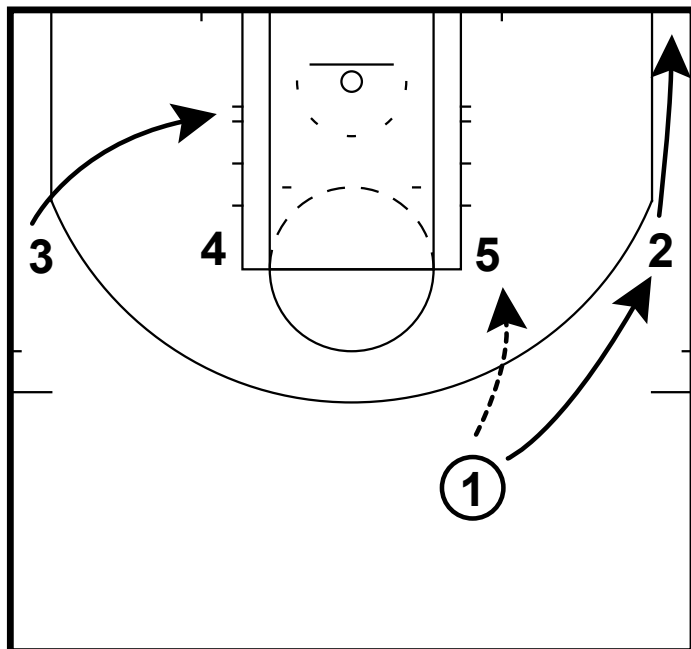

HALF-COURT: BUCKS 1-4 HIGH

This 1-4 high set comes from the Bucks summer league team. 1 passes to 5. 2 cuts corner and 1 fills the right wing. 3 will cut to the left block.

HALF-COURT: BUCKS 1-4 HIGH

3 will back screen for the 4. 5 looks to lob the ball to the 4.

HALF-COURT: BUCKS 1-4 HIGH

3 will second cut out and the 5 will hit him if the 4 is not open. 1 will go screen for the 2.