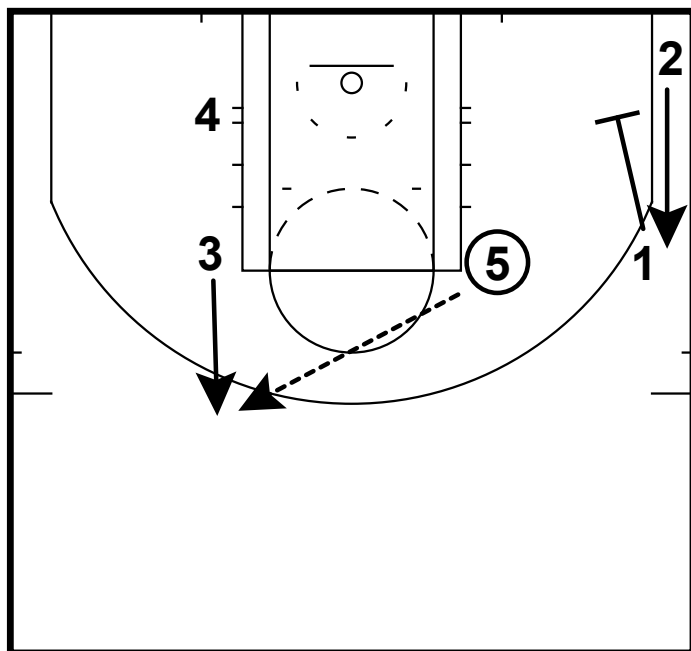

HALF-COURT: BUCKS 1-4 HIGH

This 1-4 high set comes from the Bucks summer league team. 1 passes to 5. 2 cuts corner and 1 fills the right wing. 3 will cut to the left block.

HALF-COURT: BUCKS 1-4 HIGH

3 will back screen for the 4. 5 looks to lob the ball to the 4.

HALF-COURT: BUCKS 1-4 HIGH

3 will second cut out and the 5 will hit him if the 4 is not open. 1 will go screen for the 2.