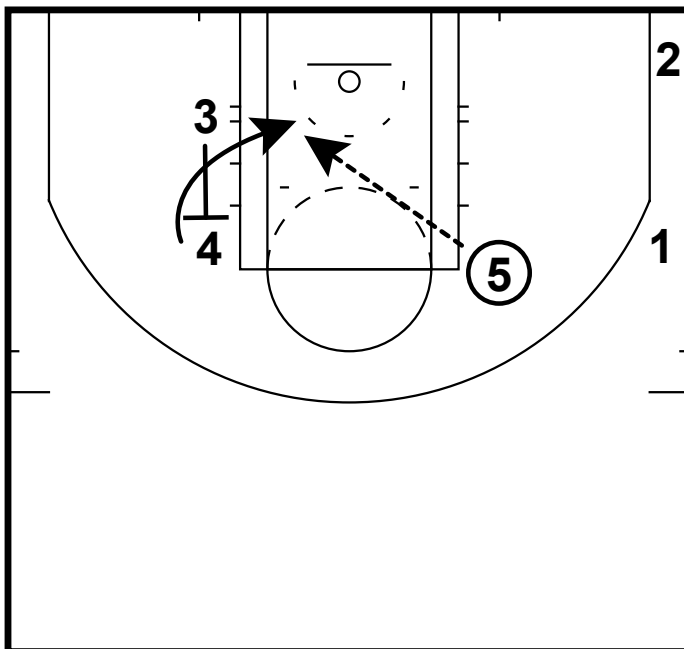

HALF-COURT: BUCKS 1-4 HIGH

This 1-4 high set comes from the Bucks summer league team. 1 passes to 5. 2 cuts corner and 1 fills the right wing. 3 will cut to the left block.

HALF-COURT: BUCKS 1-4 HIGH

3 will back screen for the 4. 5 looks to lob the ball to the 4.

HALF-COURT: BUCKS 1-4 HIGH

3 will second cut out and the 5 will hit him if the 4 is not open. 1 will go screen for the 2.