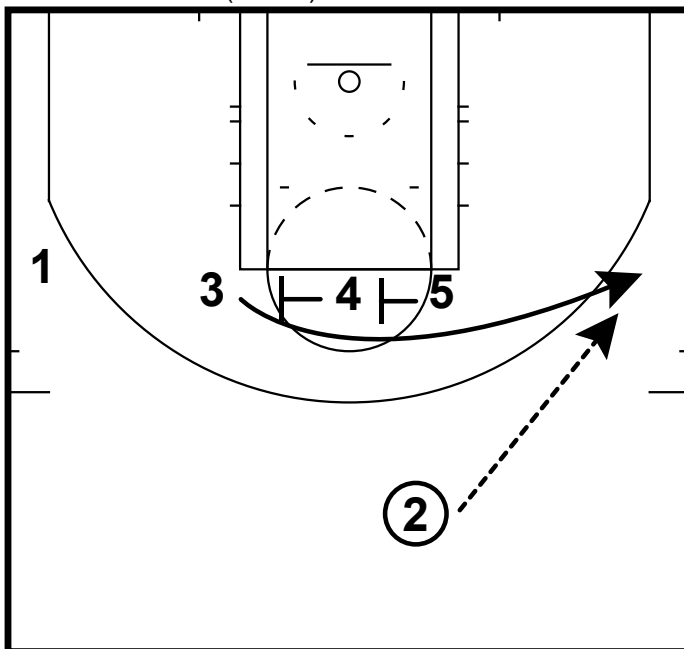

HALF-COURT: (NBDL) FORT WAYNE ELEVATOR

Here is a set from the NBDL's Fort Wayne Mad Ants that they would run early in games this past season. It starts by the 2 getting an elevator screen from the 4 and the 5. The will pass to the 2 and then cut to the left wing.

HALF-COURT: (NBDL) FORT WAYNE ELEVATOR

The 3 will now come off 4 and 5's screen. He is looking to shoot or drive when 2 passes him the ball.

HALF-COURT: (NBDL) FORT WAYNE ELEVATOR

If the 3 does not have a shot. The 5 will screen for the 4 and the 4 will go ball screen for the 3. The 3 and 4 will play a two man game together. 5 spaces to the left short corner creating a driving lane for the 3.