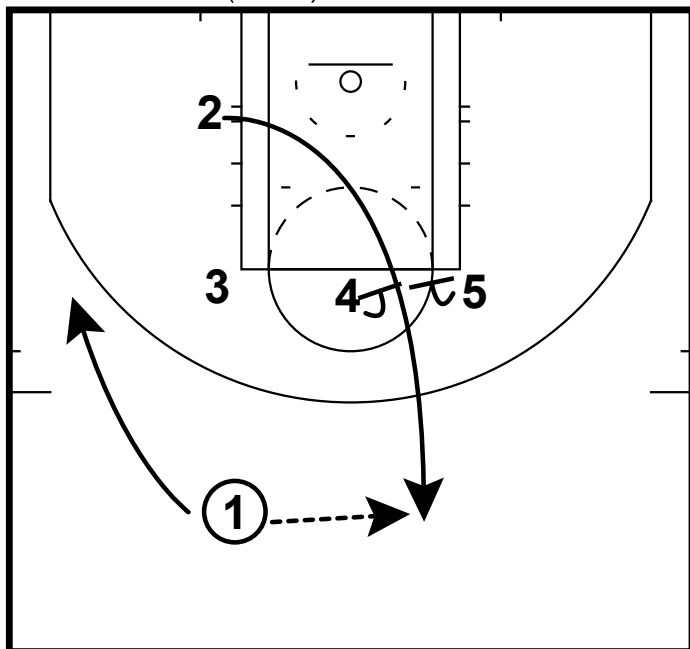

HALF-COURT: (NBDL) FORT WAYNE ELEVATOR

Here is a set from the NBDL's Fort Wayne Mad Ants that they would run early in games this past season. It starts by the 2 getting an elevator screen from the 4 and the 5. The will pass to the 2 and then cut to the left wing.

HALF-COURT: (NBDL) FORT WAYNE ELEVATOR

The 3 will now come off 4 and 5's screen. He is looking to shoot or drive when 2 passes him the ball.

HALF-COURT: (NBDL) FORT WAYNE ELEVATOR

If the 3 does not have a shot. The 5 will screen for the 4 and the 4 will go ball screen for the 3. The 3 and 4 will play a two man game together. 5 spaces to the left short corner creating a driving lane for the 3.