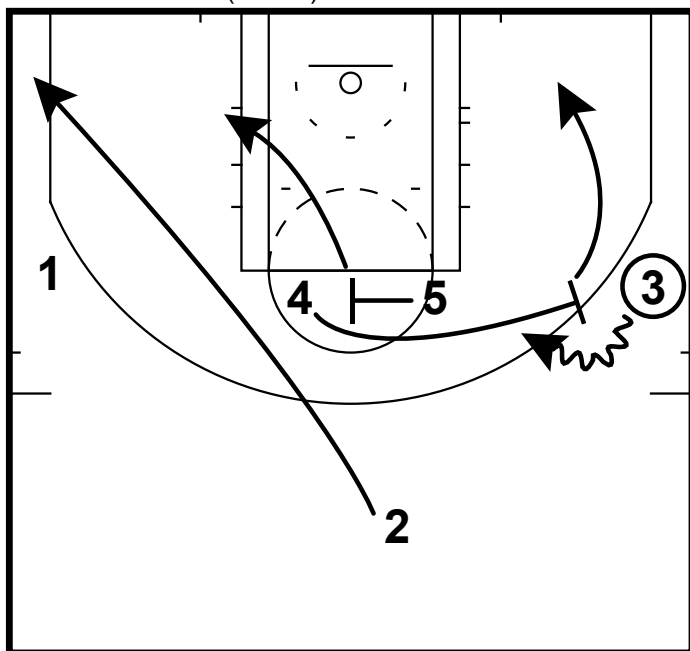

HALF-COURT: (NBDL) FORT WAYNE ELEVATOR

Here is a set from the NBDL's Fort Wayne Mad Ants that they would run early in games this past season. It starts by the 2 getting an elevator screen from the 4 and the 5. The will pass to the 2 and then cut to the left wing.

HALF-COURT: (NBDL) FORT WAYNE ELEVATOR

The 3 will now come off 4 and 5's screen. He is looking to shoot or drive when 2 passes him the ball.

HALF-COURT: (NBDL) FORT WAYNE ELEVATOR

If the 3 does not have a shot. The 5 will screen for the 4 and the 4 will go ball screen for the 3. The 3 and 4 will play a two man game together. 5 spaces to the left short corner creating a driving lane for the 3.