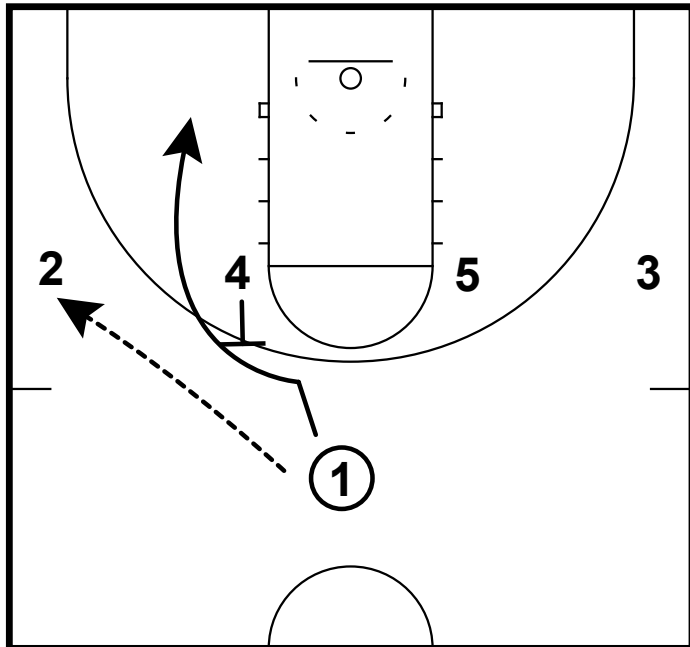

2015 HS ELITE 100: #10 ISIAAH BRISCOE

2015 HS ELITE 100: #10 ISIAAH BRISCOE

Here is a common 1-4 high pro set that is run for guards such as Chris Paul and Derron Williams. Isaiah Briscoe is highly talented guard that can scroe the basketball.

1) This is a set to get your best play maker the ball on the move, while at the same time setting multiple screens for him.

2) The ball is entered to the wing and then immeditately get a UCLA screen for the point guard.

1) The wing then reverses the ball back to 4 on the pop out.

2) 1 will get a double screen along the baseline.

2015 HS ELITE 100: #10 ISIAAH BRISCOE

1) 4 will take a dribble towards 1 and delivers a pass to him on the move.