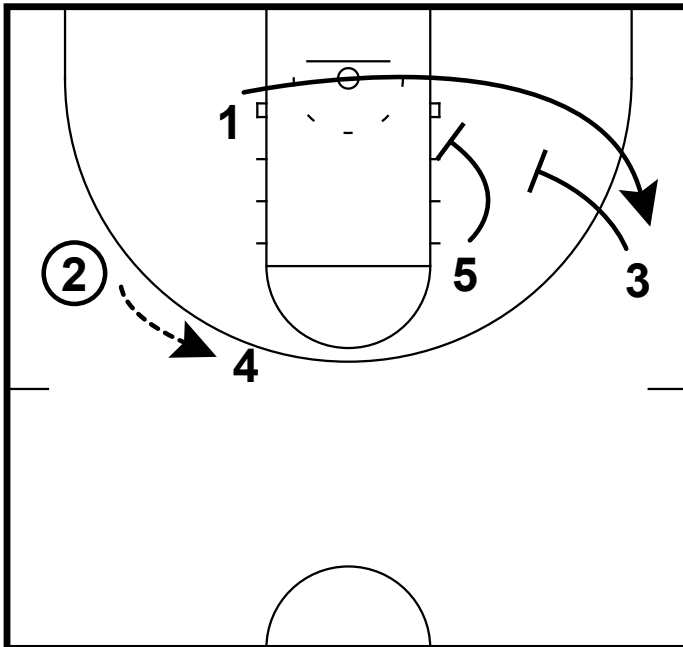

2015 HS ELITE 100: #10 ISIAAH BRISCOE

2015 HS ELITE 100: #10 ISIAAH BRISCOE

Here is a common 1-4 high pro set that is run for guards such as Chris Paul and Derron Williams. Isaiah Briscoe is highly talented guard that can scroe the basketball.

1) This is a set to get your best play maker the ball on the move, while at the same time setting multiple screens for him.

2) The ball is entered to the wing and then immeditately get a UCLA screen for the point guard.

1) The wing then reverses the ball back to 4 on the pop out.

2) 1 will get a double screen along the baseline.

2015 HS ELITE 100: #10 ISIAAH BRISCOE

1) 4 will take a dribble towards 1 and delivers a pass to him on the move.