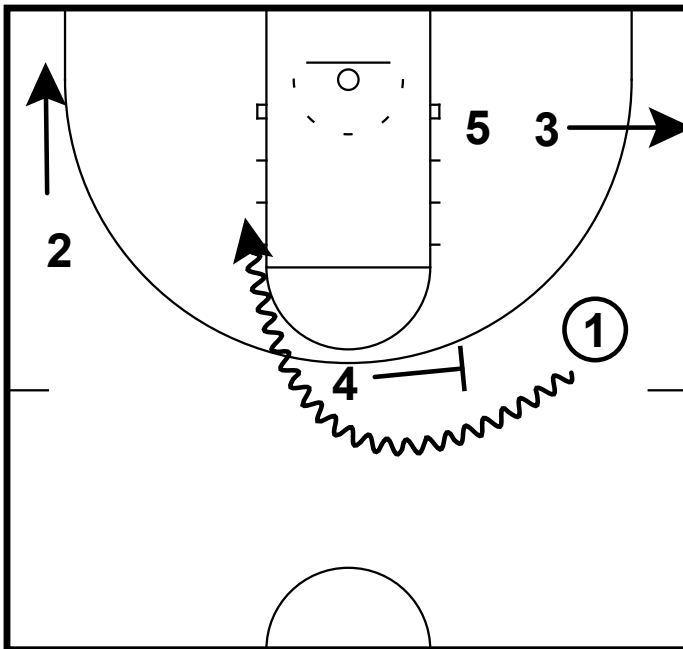

1) This is a set to get your best play maker the ball on the move, while at the same time setting multiple screens for him.

2) The ball is entered to the wing and then immeditately get a UCLA screen for the point guard.

1) The wing then reverses the ball back to 4 on the pop out.

2) 1 will get a double screen along the baseline.

2015 HS ELITE 100: #10 ISIAAH BRISCOE

1) 4 will take a dribble towards 1 and delivers a pass to him on the move.

2015 HS ELITE 100: #10 ISIAAH BRISCOE

1) 2 and 3 need to space to the corners

2) 4 sets a ball screen on 1 who will turn the corner and look to make a play at the FT line.