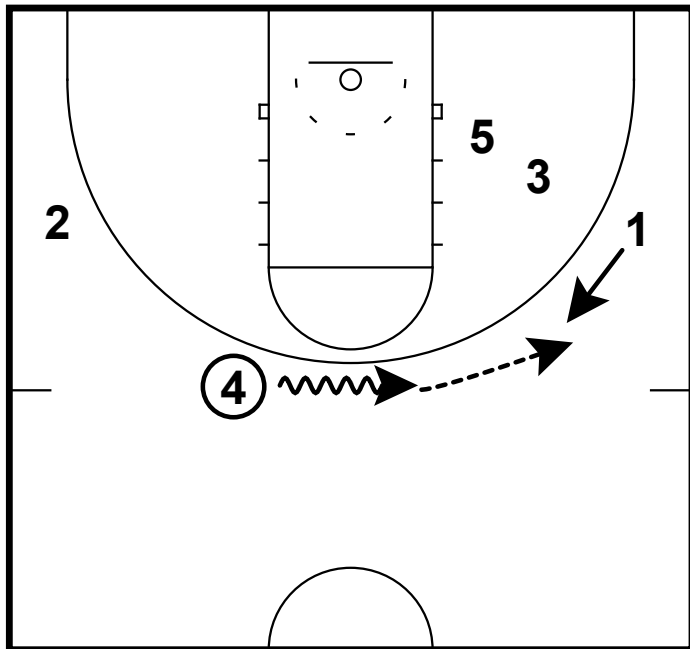

2015 HS ELITE 100: #10 ISIAAH BRISCOE

2015 HS ELITE 100: #10 ISIAAH BRISCOE

Here is a common 1-4 high pro set that is run for guards such as Chris Paul and Derron Williams. Isaiah Briscoe is highly talented guard that can scroe the basketball.

1) This is a set to get your best play maker the ball on the move, while at the same time setting multiple screens for him.

2) The ball is entered to the wing and then immeditately get a UCLA screen for the point guard.

1) The wing then reverses the ball back to 4 on the pop out.

2) 1 will get a double screen along the baseline.

2015 HS ELITE 100: #10 ISIAAH BRISCOE

1) 4 will take a dribble towards 1 and delivers a pass to him on the move.