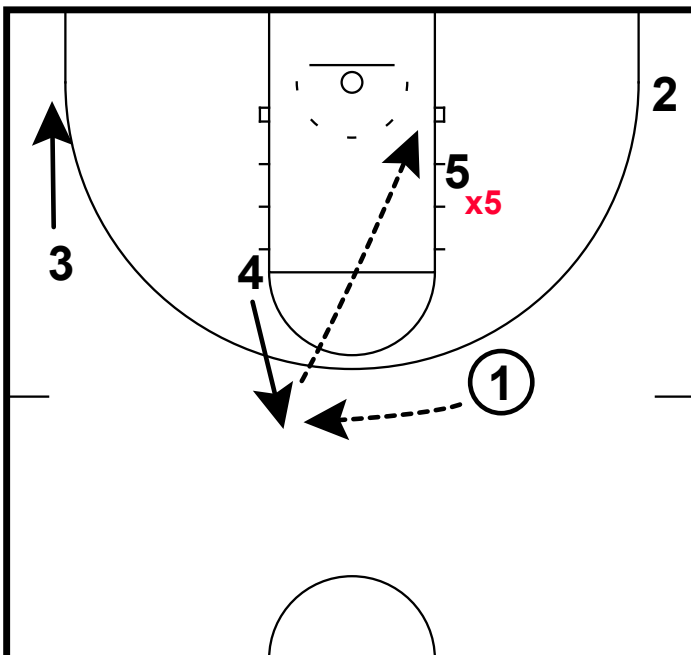

2015 HS ELITE 100: #2 DIAMOND STONE

Diamond Stone is the top post player in the country in the class of 2015 according to BrandonClayScouting.com. Here is a 1-4 high look that could get Stone an easy look in the half court.

2015 HS ELITE 100: #2 DIAMOND STONE

Stone does a terrific job of sealing and using his body to create angles to score. In the first frame we see Stone sealing for a quick feed at the elbow.

In this frame we see the hi-lo option when the defense decides to take away the direct feed.