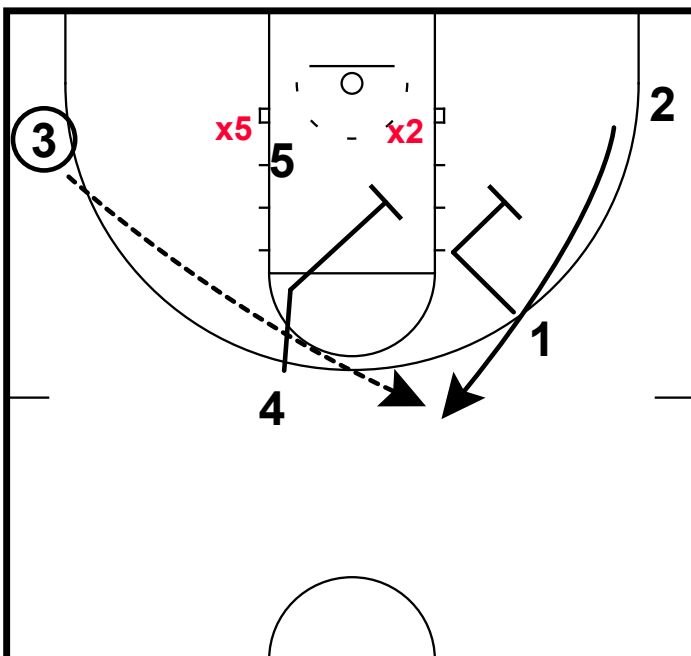

2015 HS ELITE 100: #2 DIAMOND STONE

Often the defense will use a second defender to take away a post feed. This is great opportunity for a shooter to pop open on the reversal pass.