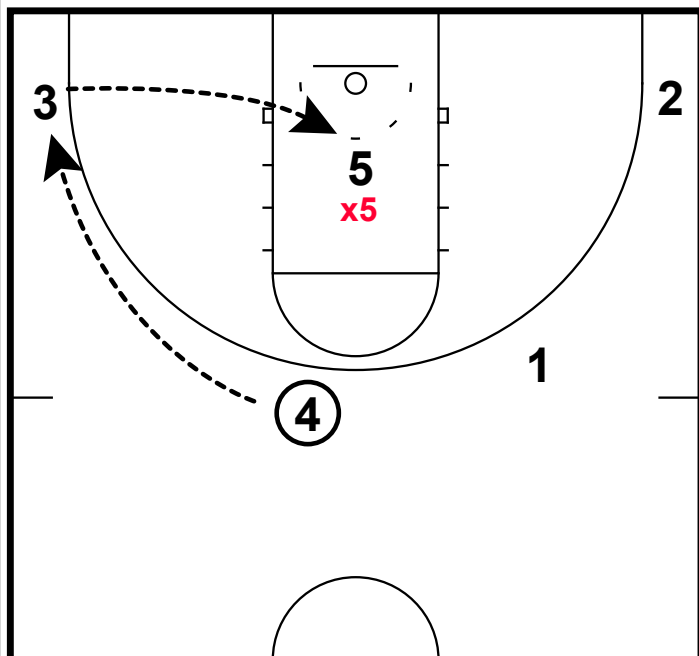

2015 HS ELITE 100: #2 DIAMOND STONE

A third option is when the defender fights high, a quick reversal pass is there for the baseline feed.