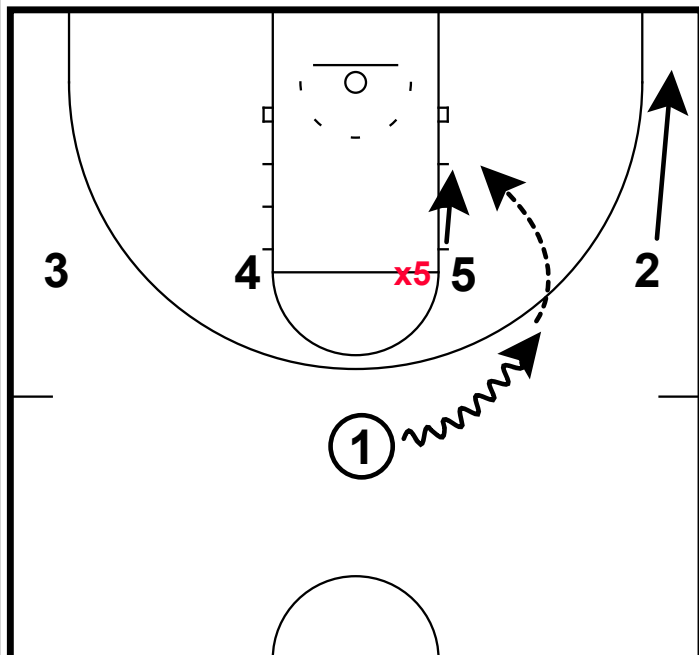

2015 HS ELITE 100: #2 DIAMOND STONE

Diamond Stone is the top post player in the country in the class of 2015 according to BrandonClayScouting.com. Here is a 1-4 high look that could get Stone an easy look in the half court.

2015 HS ELITE 100: #2 DIAMOND STONE

Stone does a terrific job of sealing and using his body to create angles to score. In the first frame we see Stone sealing for a quick feed at the elbow.

In this frame we see the hi-lo option when the defense decides to take away the direct feed.