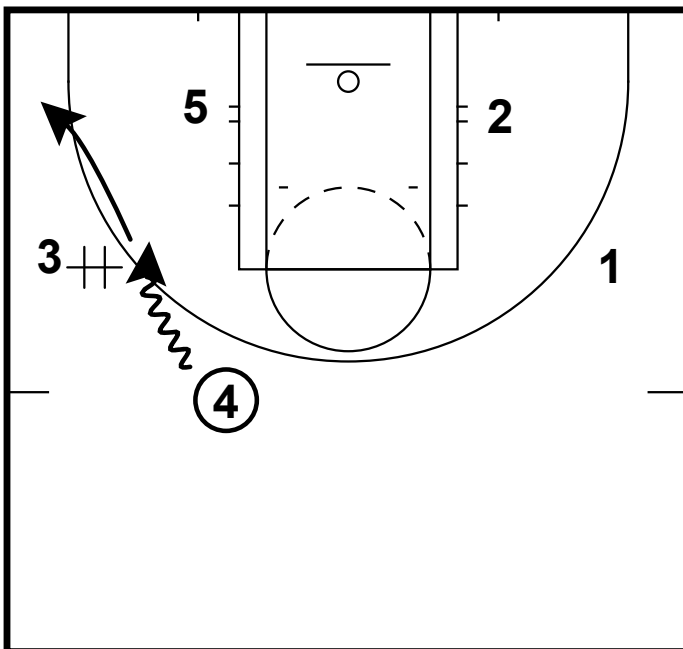

2015 HS ELITE 100: #5 STEPHEN ZIMMERMAN

This secondary break is a common pro look found in the European league. This will get your post player a nice look around the rim. In this break Zimmerman would be the 5 man. 1 hits the the 4 and then goes to screen for the 2. 2 will refuse the screen.

2015 HS ELITE 100: #5 STEPHEN ZIMMERMAN

4 will dribble hand off to the 3. Then the 4 spaces out to the corner.

2015 HS ELITE 100: #5 STEPHEN ZIMMERMAN

3 will dribble the arc as the 2 cross screens for the 5. 3 hits 5 off the screen.