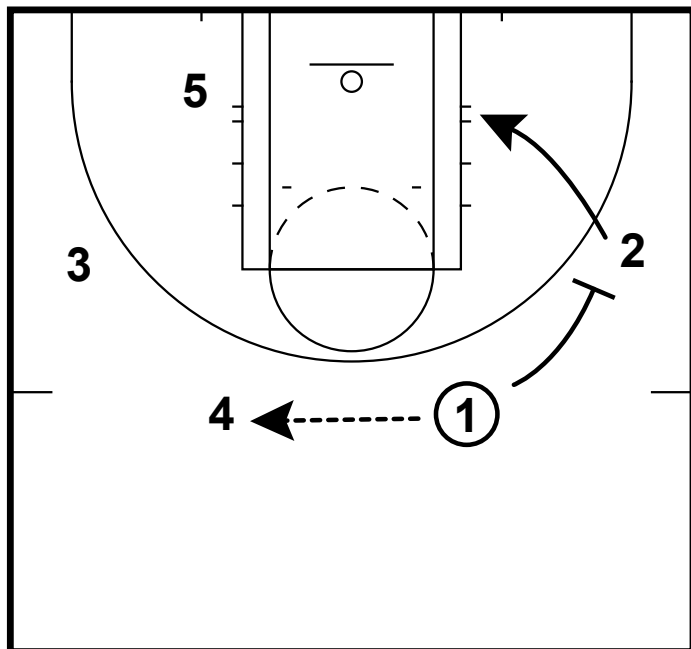

2015 HS ELITE 100: #5 STEPHEN ZIMMERMAN

This secondary break is a common pro look found in the European league. This will get your post player a nice look around the rim. In this break Zimmerman would be the 5 man. 1 hits the the 4 and then goes to screen for the 2. 2 will refuse the screen.

2015 HS ELITE 100: #5 STEPHEN ZIMMERMAN

4 will dribble hand off to the 3. Then the 4 spaces out to the corner.

2015 HS ELITE 100: #5 STEPHEN ZIMMERMAN

3 will dribble the arc as the 2 cross screens for the 5. 3 hits 5 off the screen.