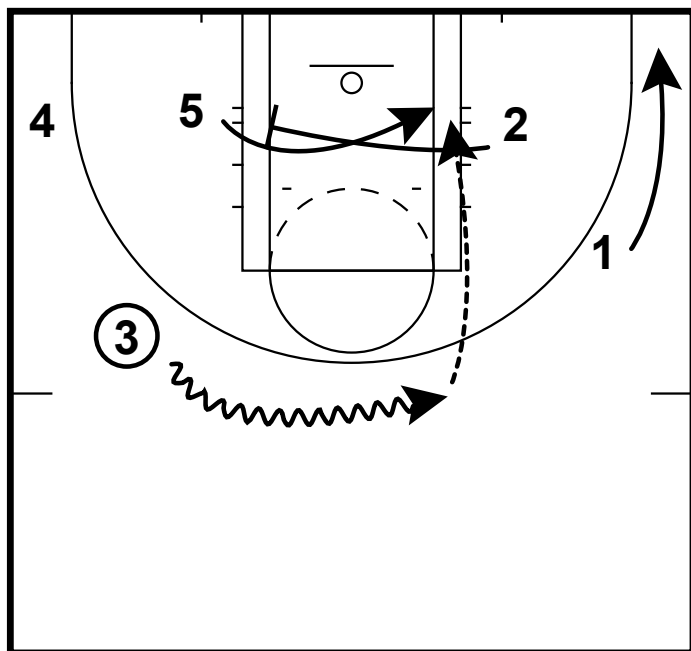

2015 HS ELITE 100: #5 STEPHEN ZIMMERMAN

This secondary break is a common pro look found in the European league. This will get your post player a nice look around the rim. In this break Zimmerman would be the 5 man. 1 hits the the 4 and then goes to screen for the 2. 2 will refuse the screen.

2015 HS ELITE 100: #5 STEPHEN ZIMMERMAN

4 will dribble hand off to the 3. Then the 4 spaces out to the corner.

2015 HS ELITE 100: #5 STEPHEN ZIMMERMAN

3 will dribble the arc as the 2 cross screens for the 5. 3 hits 5 off the screen.