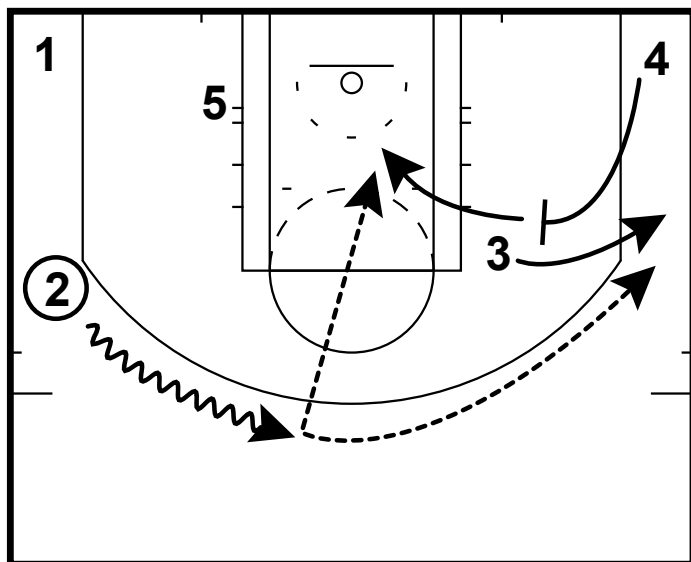

2015 HS ELITE 100: #2 KATIE LOU SAMUELSON

This is a pro set that the Atlanta Hawks will run for Kyle Korver. Katie Lou Samuelson is a scoring threat from the perimeter and around the basket. This is a set we like for her. Kyle Korver is in the 3 spot on the right elbow. 5 pops out and gets the pass from the 1. After 1 passes he goes and screens for the 2 in the corner.

2015 HS ELITE 100: #2 KATIE LOU SAMUELSON

2 will get the ball from the 5 on a dribble handoff. After 2 gets the ball the 5 will roll to the rim.

2015 HS ELITE 100: #2 KATIE LOU SAMUELSON

2 will dribble the arc. While 2 is dribbling the 4 man will go set a flare screen for the 3. After the 4 screens he will slip to the rim. 2 will either hit the 3 on the flare or the 4 slipping to the rim.