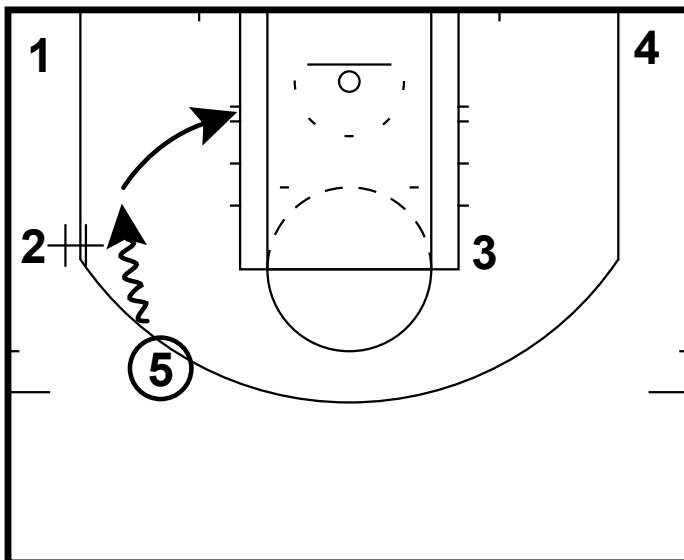

2015 HS ELITE 100: #2 KATIE LOU SAMUELSON

This is a pro set that the Atlanta Hawks will run for Kyle Korver. Katie Lou Samuelson is a scoring threat from the perimeter and around the basket. This is a set we like for her. Kyle Korver is in the 3 spot on the right elbow. 5 pops out and gets the pass from the 1. After 1 passes he goes and screens for the 2 in the corner.

2015 HS ELITE 100: #2 KATIE LOU SAMUELSON

2 will get the ball from the 5 on a dribble handoff. After 2 gets the ball the 5 will roll to the rim.

2015 HS ELITE 100: #2 KATIE LOU SAMUELSON

2 will dribble the arc. While 2 is dribbling the 4 man will go set a flare screen for the 3. After the 4 screens he will slip to the rim. 2 will either hit the 3 on the flare or the 4 slipping to the rim.