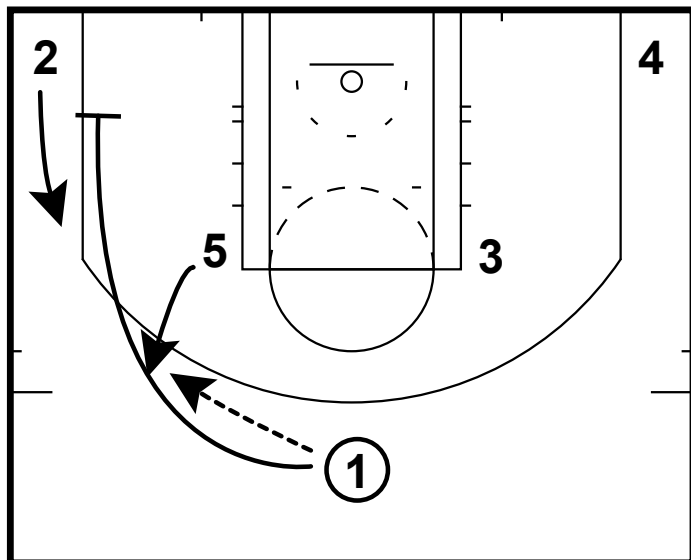

2015 HS ELITE 100: #2 KATIE LOU SAMUELSON

This is a pro set that the Atlanta Hawks will run for Kyle Korver. Katie Lou Samuelson is a scoring threat from the perimeter and around the basket. This is a set we like for her. Kyle Korver is in the 3 spot on the right elbow. 5 pops out and gets the pass from the 1. After 1 passes he goes and screens for the 2 in the corner.

2015 HS ELITE 100: #2 KATIE LOU SAMUELSON

2 will get the ball from the 5 on a dribble handoff. After 2 gets the ball the 5 will roll to the rim.

2015 HS ELITE 100: #2 KATIE LOU SAMUELSON

2 will dribble the arc. While 2 is dribbling the 4 man will go set a flare screen for the 3. After the 4 screens he will slip to the rim. 2 will either hit the 3 on the flare or the 4 slipping to the rim.