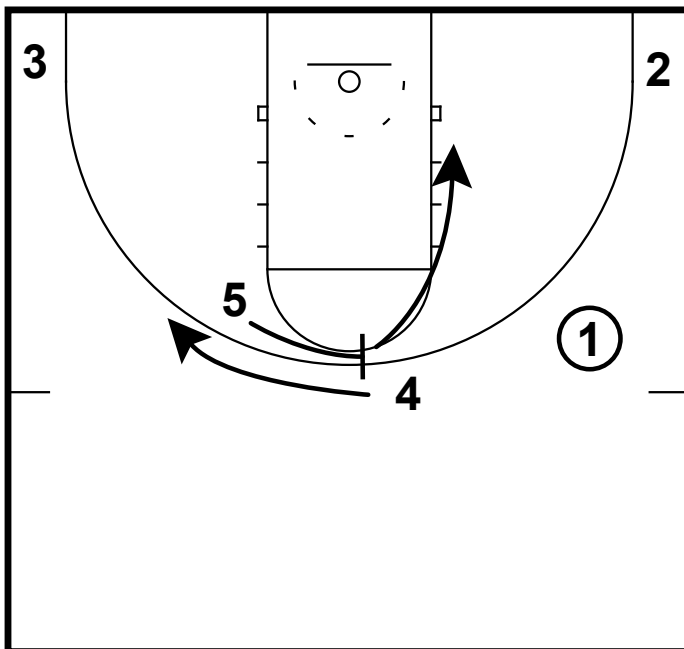

2015 HS ELITE 100: #4 JESSICA SHEPARD

This horns/flare action fits the skill set of Jessica Shepard very well. This is designed to get a big with guard skills the ball to make a play or get a shot off. In this set (Ellenson) will be the 4 man.
4 ball screens for 1.

2015 HS ELITE 100: #4 JESSICA SHEPARD

5 sets flare for 4.
5 cuts to rim after screen.

2015 HS ELITE 100: #4 JESSICA SHEPARD

1 passes to 4 for open shot.
If 4 is not open he looks to drive the ball.