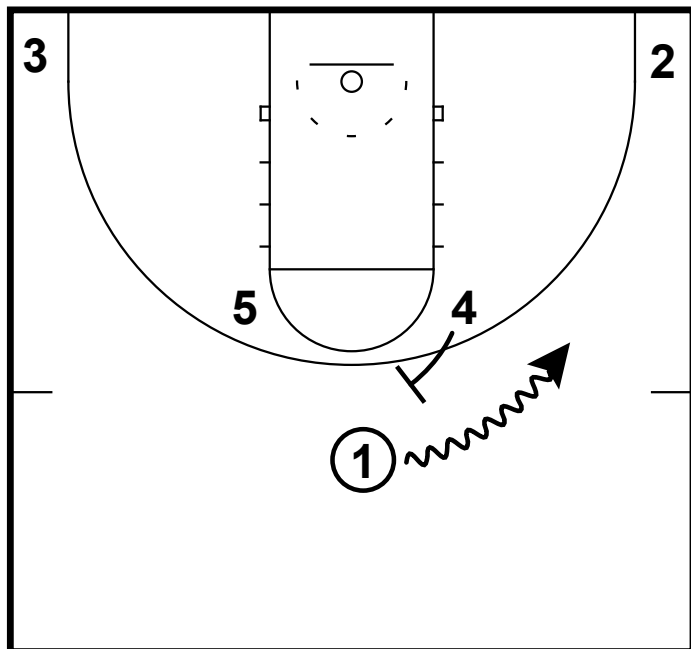

2015 HS ELITE 100: #4 JESSICA SHEPARD

This horns/flare action fits the skill set of Jessica Shepard very well. This is designed to get a big with guard skills the ball to make a play or get a shot off. In this set (Ellenson) will be the 4 man.
4 ball screens for 1.

2015 HS ELITE 100: #4 JESSICA SHEPARD

5 sets flare for 4.
5 cuts to rim after screen.

2015 HS ELITE 100: #4 JESSICA SHEPARD

1 passes to 4 for open shot.
If 4 is not open he looks to drive the ball.