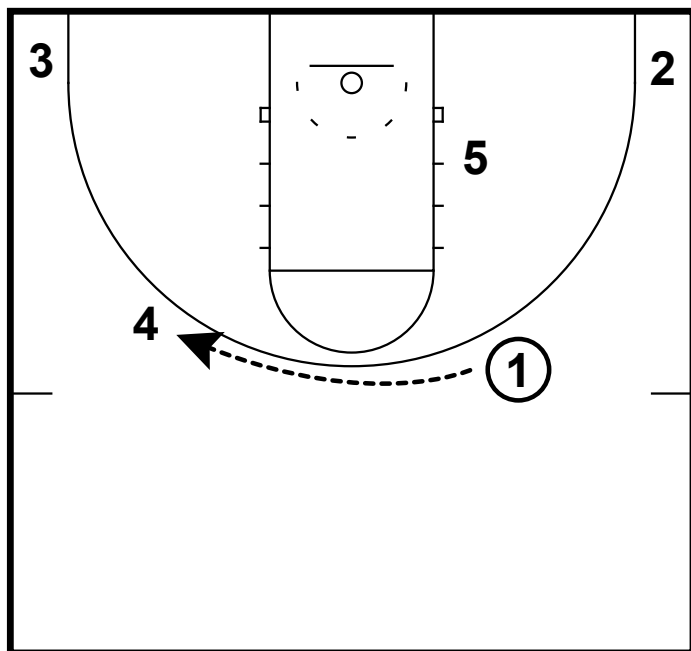

2015 HS ELITE 100: #4 JESSICA SHEPARD

This horns/flare action fits the skill set of Jessica Shepard very well. This is designed to get a big with guard skills the ball to make a play or get a shot off. In this set (Ellenson) will be the 4 man.
4 ball screens for 1.

2015 HS ELITE 100: #4 JESSICA SHEPARD

5 sets flare for 4.
5 cuts to rim after screen.

2015 HS ELITE 100: #4 JESSICA SHEPARD

1 passes to 4 for open shot.
If 4 is not open he looks to drive the ball.