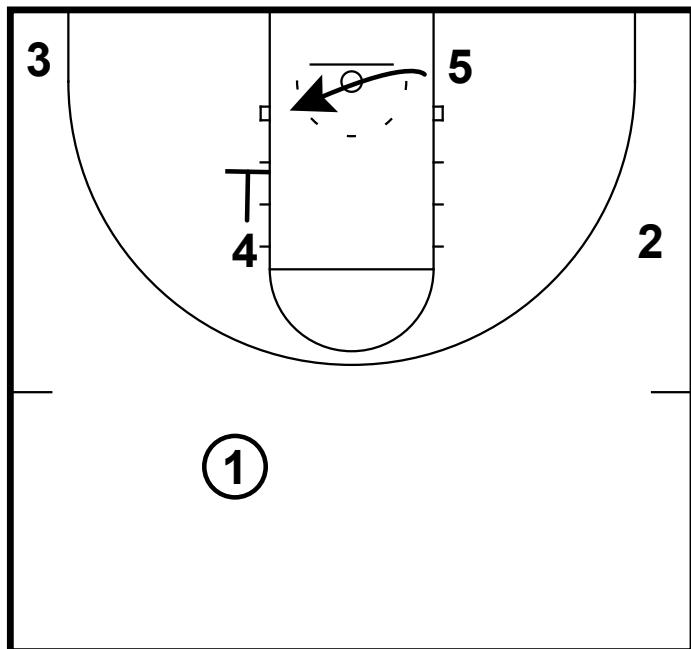

2015 HS GIRLS ELITE 100: #8 LASHAN HIGGS

This is a hi ball screen set from San Diego State. They start with a unique 3 around 2 look alignment. The 4 starts on the left elbow and screens for the 5 as he comes across the lane.

2015 HS GIRLS ELITE 100: #8 LASHAN HIGGS

5 comes off 4's screen looking to go set the hi ball screen for the 1. 1 looks to attack off the screen. 5 rolls to the rim once the 1 comes off his screen.

2015 HS GIRLS ELITE 100: #8 LASHAN HIGGS

As the 5 is rolling the 4 will replace high for the ball reversal. 2 space to the corner and the 3 comes up to the left wing.

2015 HS GIRLS ELITE 100: #8 LASHAN HIGGS

1 will go and screen away for 2 while the 4 reverses the ball to the 3 man. 4 will follow his pass and set the side ball screen for the 3. 3 looks to make a play using the screen.