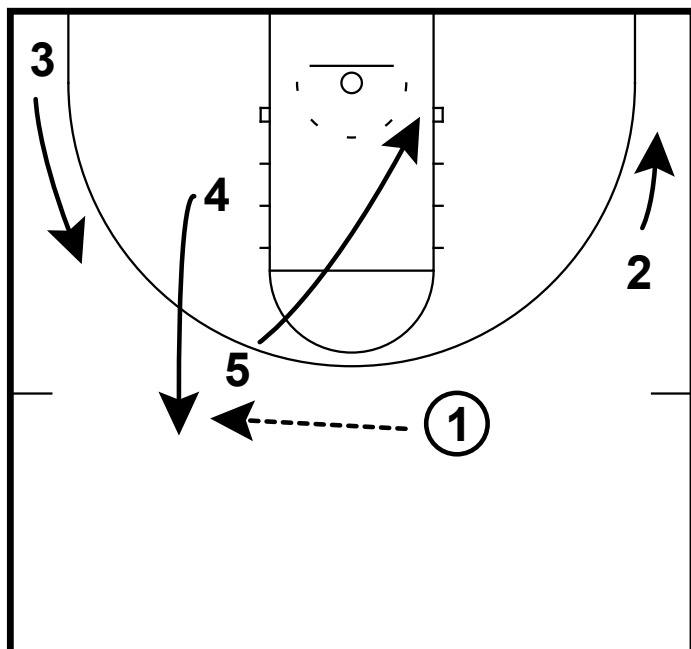

2015 HS GIRLS ELITE 100: #8 LASHAN HIGGS

This is a hi ball screen set from San Diego State. They start with a unique 3 around 2 look alignment. The 4 starts on the left elbow and screens for the 5 as he comes across the lane.

2015 HS GIRLS ELITE 100: #8 LASHAN HIGGS

5 comes off 4's screen looking to go set the hi ball screen for the 1. 1 looks to attack off the screen. 5 rolls to the rim once the 1 comes off his screen.

2015 HS GIRLS ELITE 100: #8 LASHAN HIGGS

As the 5 is rolling the 4 will replace high for the ball reversal. 2 space to the corner and the 3 comes up to the left wing.

2015 HS GIRLS ELITE 100: #8 LASHAN HIGGS

1 will go and screen away for 2 while the 4 reverses the ball to the 3 man. 4 will follow his pass and set the side ball screen for the 3. 3 looks to make a play using the screen.