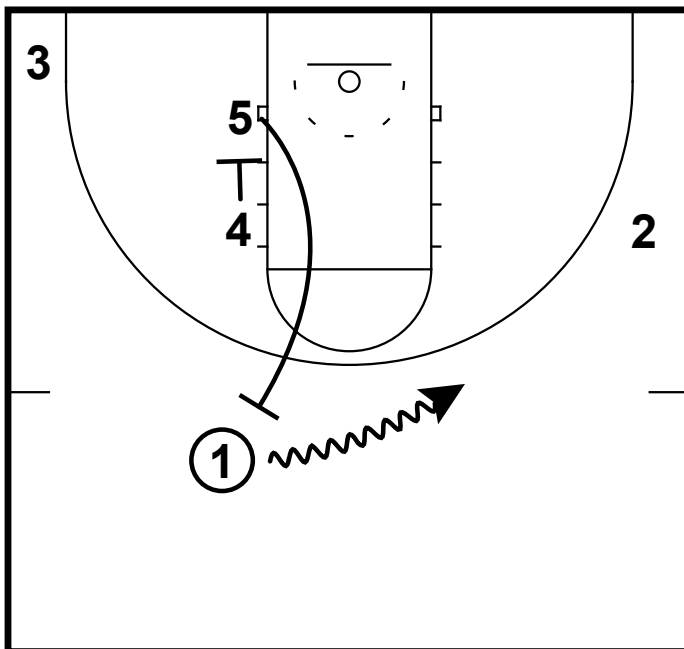

2015 HS GIRLS ELITE 100: #8 LASHAN HIGGS

This is a hi ball screen set from San Diego State. They start with a unique 3 around 2 look alignment. The 4 starts on the left elbow and screens for the 5 as he comes across the lane.

2015 HS GIRLS ELITE 100: #8 LASHAN HIGGS

5 comes off 4's screen looking to go set the hi ball screen for the 1. 1 looks to attack off the screen. 5 rolls to the rim once the 1 comes off his screen.

2015 HS GIRLS ELITE 100: #8 LASHAN HIGGS

As the 5 is rolling the 4 will replace high for the ball reversal. 2 space to the corner and the 3 comes up to the left wing.

2015 HS GIRLS ELITE 100: #8 LASHAN HIGGS

1 will go and screen away for 2 while the 4 reverses the ball to the 3 man. 4 will follow his pass and set the side ball screen for the 3. 3 looks to make a play using the screen.