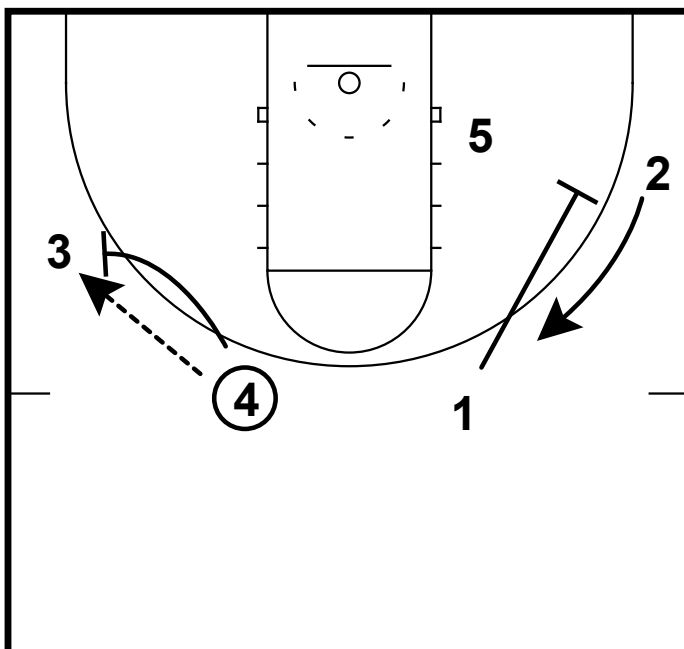

2015 HS GIRLS ELITE 100: #8 LASHAN HIGGS

5 comes off 4's screen looking to go set the hi ball screen for the 1. 1 looks to attack off the screen. 5 rolls to the rim once the 1 comes off his screen.

2015 HS GIRLS ELITE 100: #8 LASHAN HIGGS

As the 5 is rolling the 4 will replace high for the ball reversal. 2 space to the corner and the 3 comes up to the left wing.

2015 HS GIRLS ELITE 100: #8 LASHAN HIGGS

1 will go and screen away for 2 while the 4 reverses the ball to the 3 man. 4 will follow his pass and set the side ball screen for the 3. 3 looks to make a play using the screen.