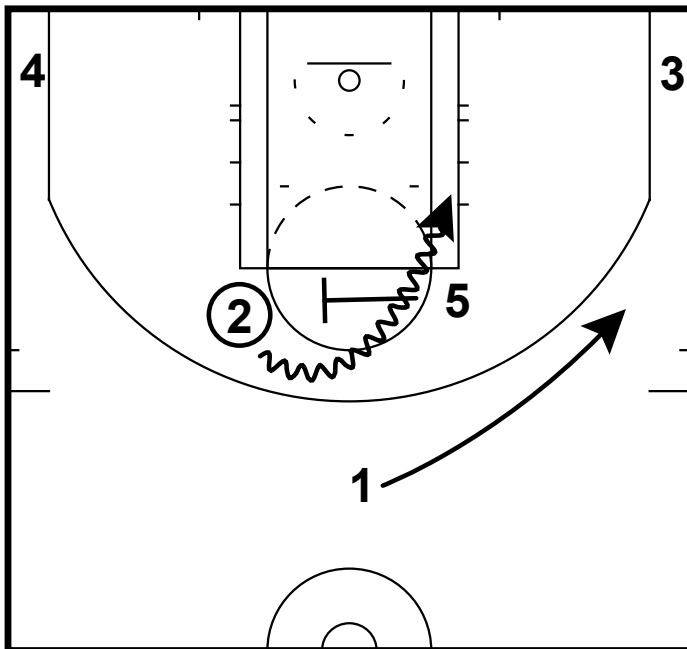

2015 HS GIRLS ELITE 100: #9 KALANI BROWN

2015 HS GIRLS ELITE 100: #9 KALANI BROWN

This pro style set comes from the New Orleans Pelicans. They run this to utilize their big man Anothony Davis' strength's. We feel this is a good set for Kalani Brown. She is in the 5 spot in this set.
 5 screens 2
 1 spaces out
 5 screens 2
 4 screens 3
 1 passes to 2