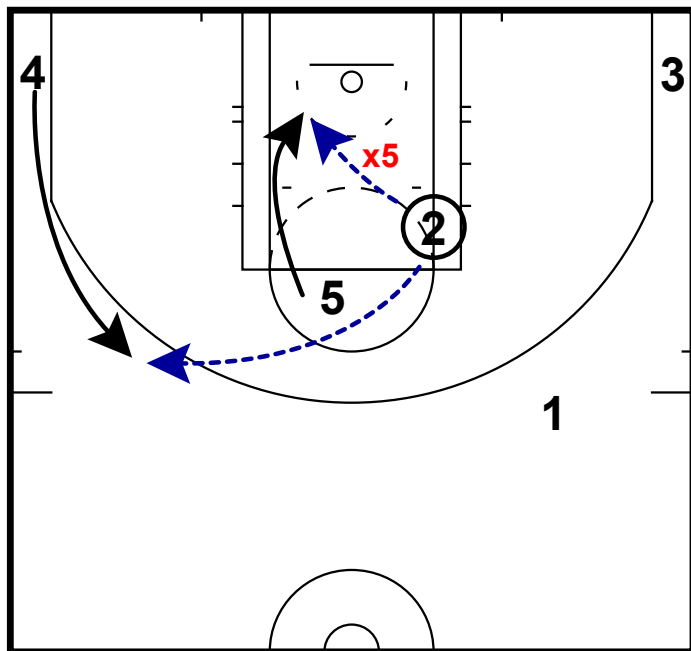

2015 HS GIRLS ELITE 100: #9 KALANI BROWN

2 drives and looks hit 5 rolling to the rim