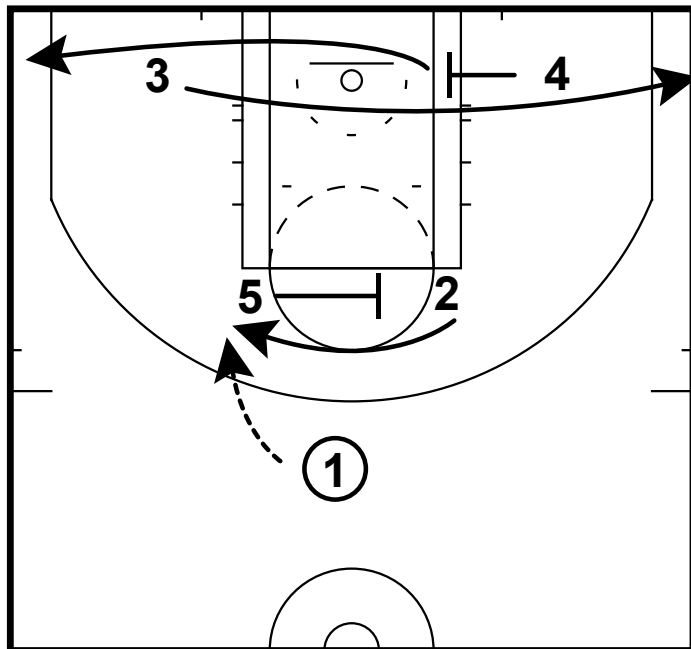

2015 HS GIRLS ELITE 100: #9 KALANI BROWN

2015 HS GIRLS ELITE 100: #9 KALANI BROWN

This pro style set comes from the New Orleans Pelicans. They run this to utilize their big man Anothony Davis' strength's. We feel this is a good set for Kalani Brown. She is in the 5 spot in this set.
 5 screens 2
 1 spaces out
 5 screens 2
 4 screens 3
 1 passes to 2