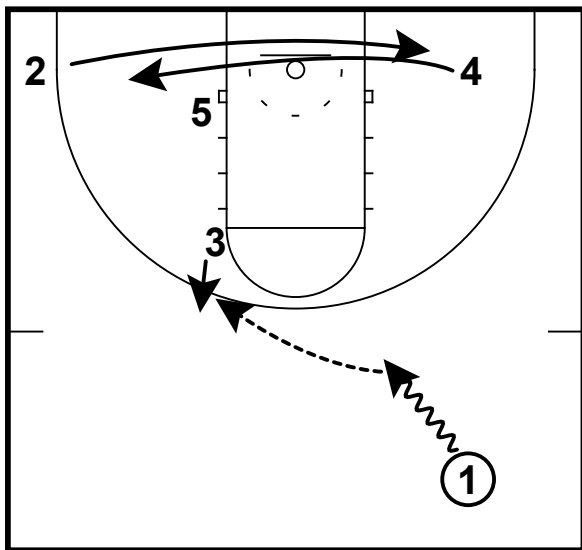

KENTUCKY WBB: HIGH POST RUB

Late game up 1 Matthew Mitchell ran this play to secure a win over Baylor.

He gets the ball to Makayla Epps (3) around the elbow area. He also gets his best shooter, Jenn O'Neil (2) to switch sides of the floor.

KENTUCKY WBB: HIGH POST RUB

His point guard runs over the top of Epps (3) & the fake the hand-off in this frame.

Notice that O'Neil (2) has spotted up in the corner.

KENTUCKY WBB: HIGH POST RUB

Now the post player comes high to set the rub ball screen. This is particularly effective because the defenders are normally not ready for a ball screen action within the 3pt arc.

Also the post defender is not ready to actively hedge the screen so Epps is able to get down hill. The ball defender (x2) takes a step towards Epps, which allows enough room for O'Neil to get her shot off & secure the victory for the Lady Wildcats.