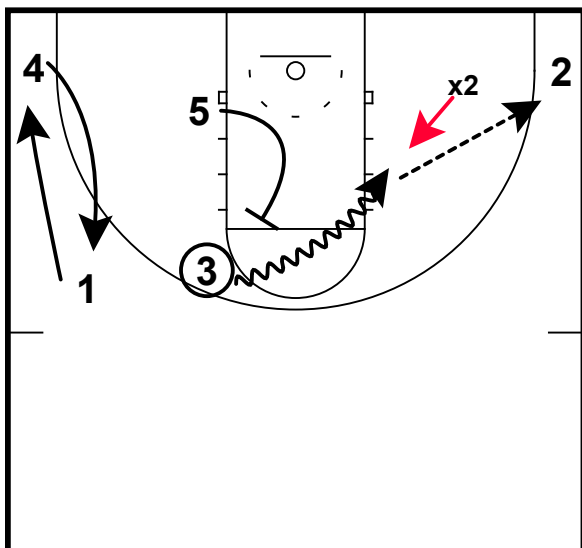

KENTUCKY WBB: HIGH POST RUB

Late game up 1 Matthew Mitchell ran this play to secure a win over Baylor.

He gets the ball to Makayla Epps (3) around the elbow area. He also gets his best shooter, Jenn O'Neil (2) to switch sides of the floor.

KENTUCKY WBB: HIGH POST RUB

His point guard runs over the top of Epps (3) & the fake the hand-off in this frame.

Notice that O'Neil (2) has spotted up in the corner.

KENTUCKY WBB: HIGH POST RUB

Now the post player comes high to set the rub ball screen. This is particularly effective because the defenders are normally not ready for a ball screen action within the 3pt arc.

Also the post defender is not ready to actively hedge the screen so Epps is able to get down hill. The ball defender (x2) takes a step towards Epps, which allows enough room for O'Neil to get her shot off & secure the victory for the Lady Wildcats.