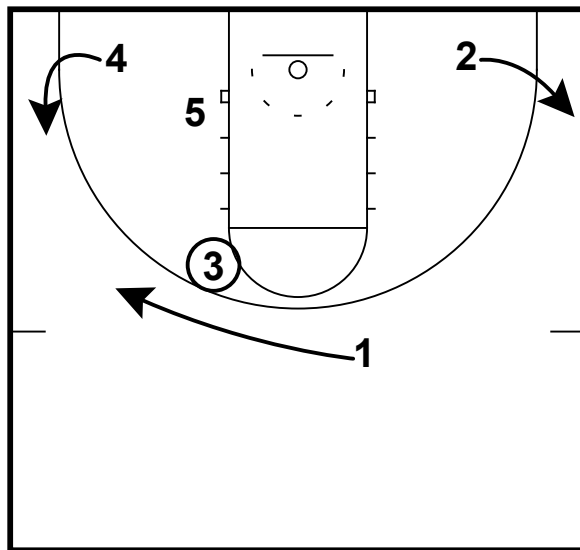

KENTUCKY WBB: HIGH POST RUB

Late game up 1 Matthew Mitchell ran this play to secure a win over Baylor.

He gets the ball to Makayla Epps (3) around the elbow area. He also gets his best shooter, Jenn O'Neil (2) to switch sides of the floor.

KENTUCKY WBB: HIGH POST RUB

His point guard runs over the top of Epps (3) & the fake the hand-off in this frame.

Notice that O'Neil (2) has spotted up in the corner.

KENTUCKY WBB: HIGH POST RUB

Now the post player comes high to set the rub ball screen. This is particularly effective because the defenders are normally not ready for a ball screen action within the 3pt arc.

Also the post defender is not ready to actively hedge the screen so Epps is able to get down hill. The ball defender (x2) takes a step towards Epps, which allows enough room for O'Neil to get her shot off & secure the victory for the Lady Wildcats.