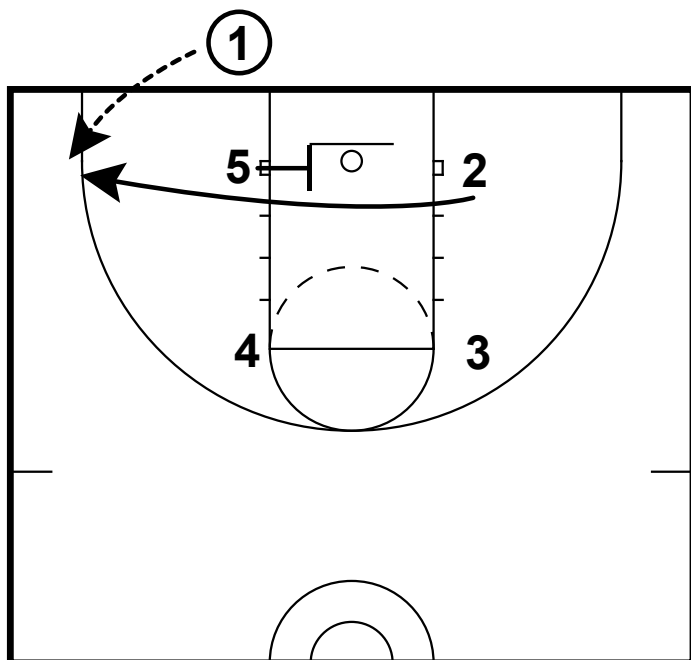

BOB: TRINITY HS (KY) TRIPLE DOUBLE

Baseline Out of Bounds

1. Trinity HS in Kentucky is one of the better teams in the nation this year, because of the unique talent that they have in 6-10 forward Raymond Spalding.
2. Here is an example of their well ran system, which I nicknamed "Triple-Double" because the set will get 3 double screens off of an inbounds pass.

Baseline Out of Bounds

1. Out of the box set, the point guard will receive a double screen by the two ball side posts after the ball had been inbounded.
2. The ball will then be swung back to the top of the key to the point guard.

Baseline Out of Bounds

1. The second double screen takes place for 2 who receives two 'quick' screens at the elbows.
2. This would be the first option to score as 2 would be set up for a nice iso look to attack the rim.

Baseline Out of Bounds

1. The third and final double screen takes place for 3 who receives an elevator screen by the post players.
2. 3 can look for his shot or look for a post feed to 5.