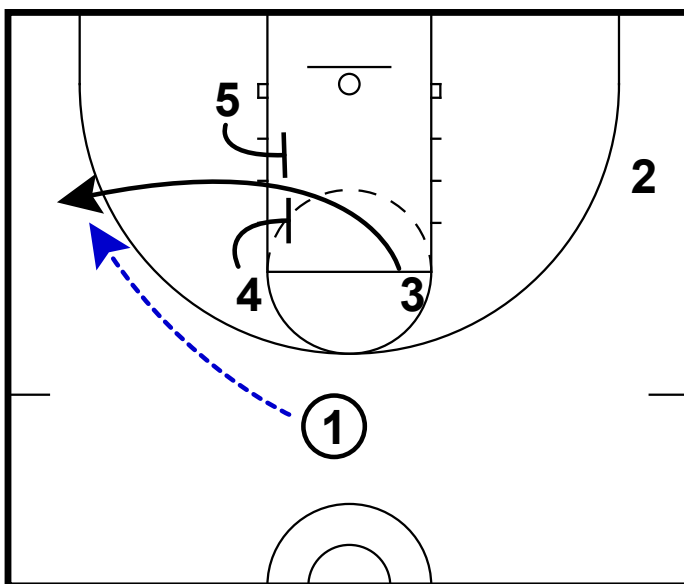

BOB: TRINITY HS (KY) TRIPLE DOUBLE

Baseline Out of Bounds

1. Trinity HS in Kentucky is one of the better teams in the nation this year, because of the unique talent that they have in 6-10 forward Raymond Spalding.
2. Here is an example of their well ran system, which I nicknamed "Triple-Double" because the set will get 3 double screens off of an inbounds pass.

Baseline Out of Bounds

1. Out of the box set, the point guard will receive a double screen by the two ball side posts after the ball had been inbounded.
2. The ball will then be swung back to the top of the key to the point guard.

Baseline Out of Bounds

1. The second double screen takes place for 2 who receives two 'quick' screens at the elbows.
2. This would be the first option to score as 2 would be set up for a nice iso look to attack the rim.

Baseline Out of Bounds

1. The third and final double screen takes place for 3 who receives an elevator screen by the post players.
2. 3 can look for his shot or look for a post feed to 5.