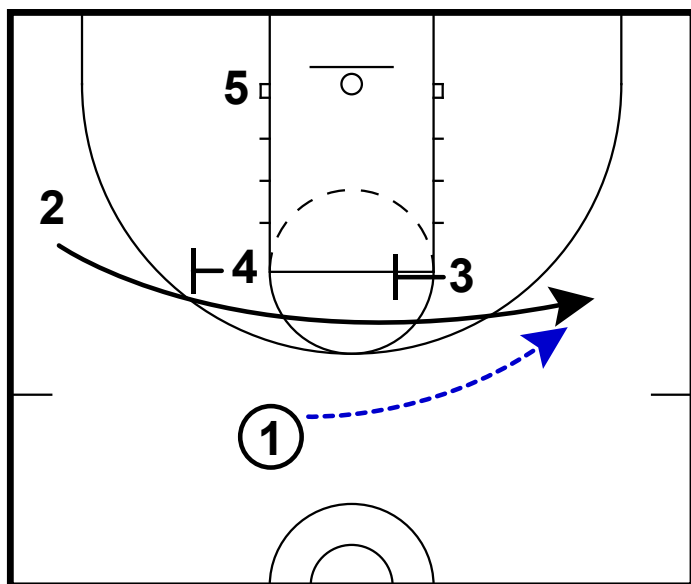

BOB: TRINITY HS (KY) TRIPLE DOUBLE

Baseline Out of Bounds

1. Trinity HS in Kentucky is one of the better teams in the nation this year, because of the unique talent that they have in 6-10 forward Raymond Spalding.
2. Here is an example of their well ran system, which I nicknamed "Triple-Double" because the set will get 3 double screens off of an inbounds pass.

Baseline Out of Bounds

1. Out of the box set, the point guard will receive a double screen by the two ball side posts after the ball had been inbounded.
2. The ball will then be swung back to the top of the key to the point guard.

Baseline Out of Bounds

1. The second double screen takes place for 2 who receives two 'quick' screens at the elbows.
2. This would be the first option to score as 2 would be set up for a nice iso look to attack the rim.

Baseline Out of Bounds

1. The third and final double screen takes place for 3 who receives an elevator screen by the post players.
2. 3 can look for his shot or look for a post feed to 5.