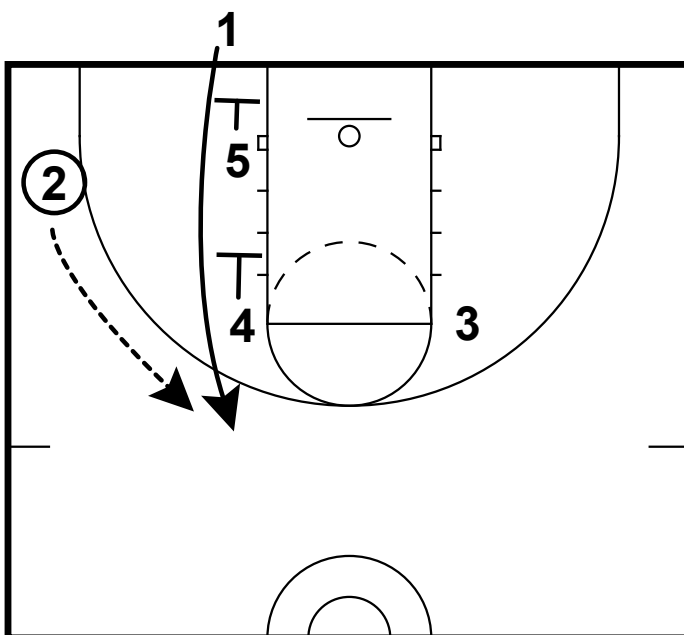

BOB: TRINITY HS (KY) TRIPLE DOUBLE

Baseline Out of Bounds

1. Trinity HS in Kentucky is one of the better teams in the nation this year, because of the unique talent that they have in 6-10 forward Raymond Spalding.
2. Here is an example of their well ran system, which I nicknamed "Triple-Double" because the set will get 3 double screens off of an inbounds pass.

Baseline Out of Bounds

1. Out of the box set, the point guard will receive a double screen by the two ball side posts after the ball had been inbounded.
2. The ball will then be swung back to the top of the key to the point guard.

Baseline Out of Bounds

1. The second double screen takes place for 2 who receives two 'quick' screens at the elbows.
2. This would be the first option to score as 2 would be set up for a nice iso look to attack the rim.

Baseline Out of Bounds

1. The third and final double screen takes place for 3 who receives an elevator screen by the post players.
2. 3 can look for his shot or look for a post feed to 5.