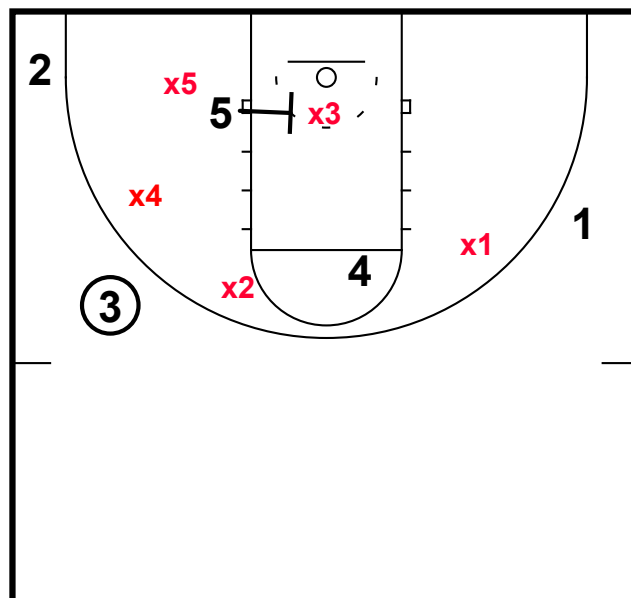

TEXAS A&M ZONE HI-LO

Push the guard through to create an overload on the opposite side.

TEXAS A&M ZONE HI-LO

Terry seals the defense IN the lane. Duke takes away the entry pass in this possession.

TEXAS A&M ZONE HI-LO

A ball screen in the high post creates a passing lane. Terry seals OUT of the lane creating space for the hi-lo feed.