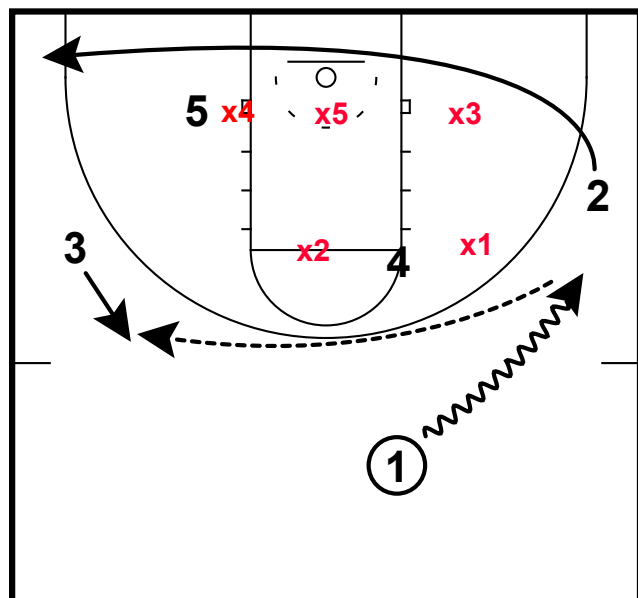

TEXAS A&M ZONE HI-LO

Push the guard through to create an overload on the opposite side.

TEXAS A&M ZONE HI-LO

Terry seals the defense IN the lane. Duke takes away the entry pass in this possession.

TEXAS A&M ZONE HI-LO

A ball screen in the high post creates a passing lane. Terry seals OUT of the lane creating space for the hi-lo feed.