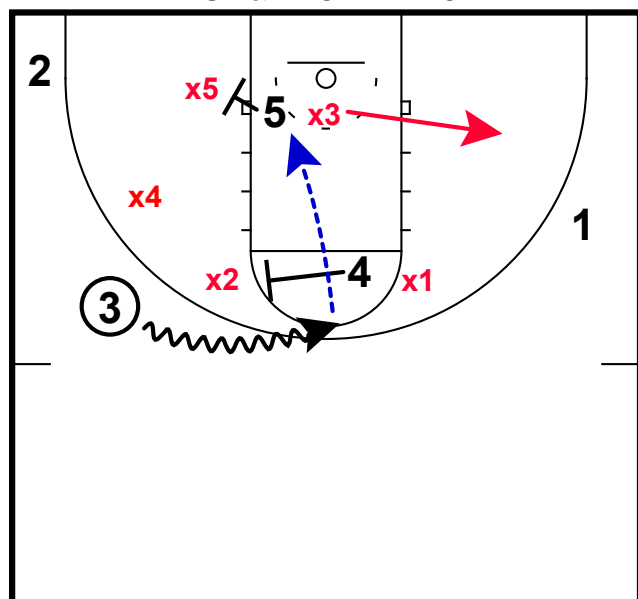

TEXAS A&M ZONE HI-LO

Push the guard through to create an overload on the opposite side.

TEXAS A&M ZONE HI-LO

Terry seals the defense IN the lane. Duke takes away the entry pass in this possession.

TEXAS A&M ZONE HI-LO

A ball screen in the high post creates a passing lane. Terry seals OUT of the lane creating space for the hi-lo feed.