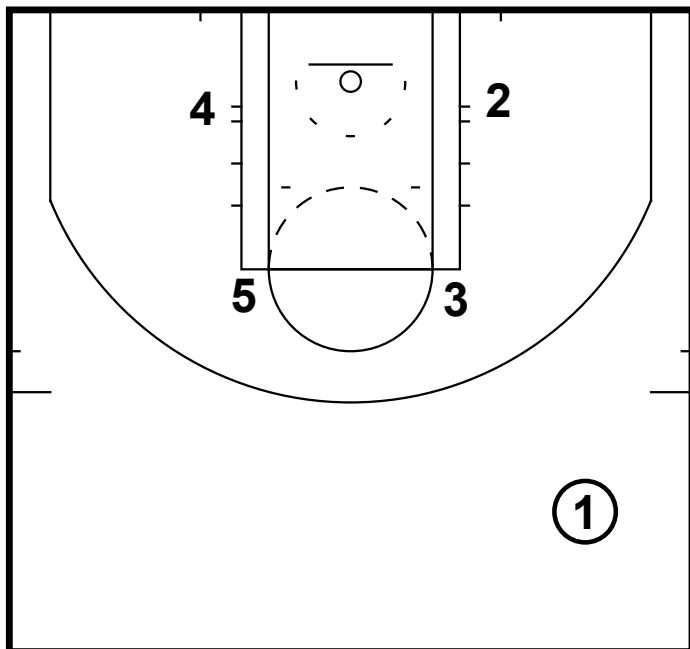

HALF-COURT: EOG NBA BOX

This is box set that Doc Rivers likes to run in end of game situations. This can also be run as a SOB as well.

HALF-COURT: EOG NBA BOX

1 dribbles to right wing  
3 pops and and gets a pass from 1  
3 passes to 5

HALF-COURT: EOG NBA BOX

3 rubs off 5  
4 sets a screen for 3  
5 passes to 3 on the cut