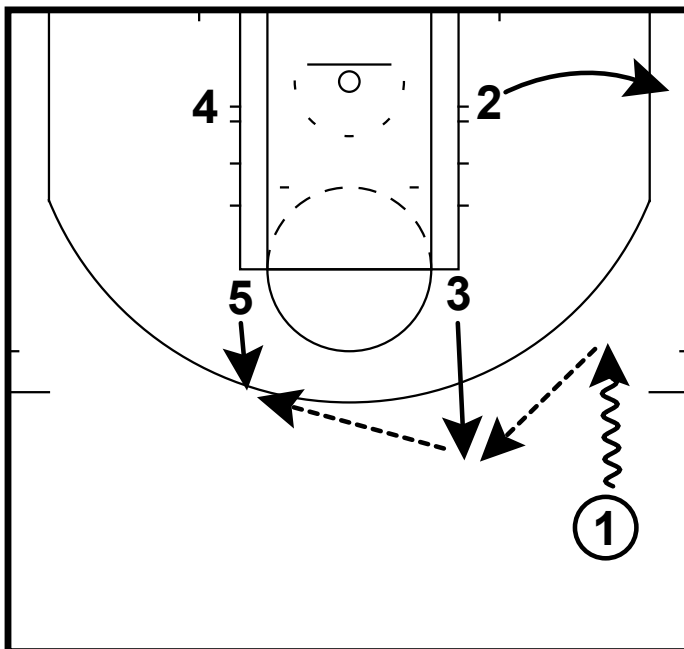

HALF-COURT: EOG NBA BOX

This is box set that Doc Rivers likes to run in end of game situations. This can also be run as a SOB as well.

HALF-COURT: EOG NBA BOX

1 dribbles to right wing  
3 pops and and gets a pass from 1  
3 passes to 5

HALF-COURT: EOG NBA BOX

3 rubs off 5  
4 sets a screen for 3  
5 passes to 3 on the cut