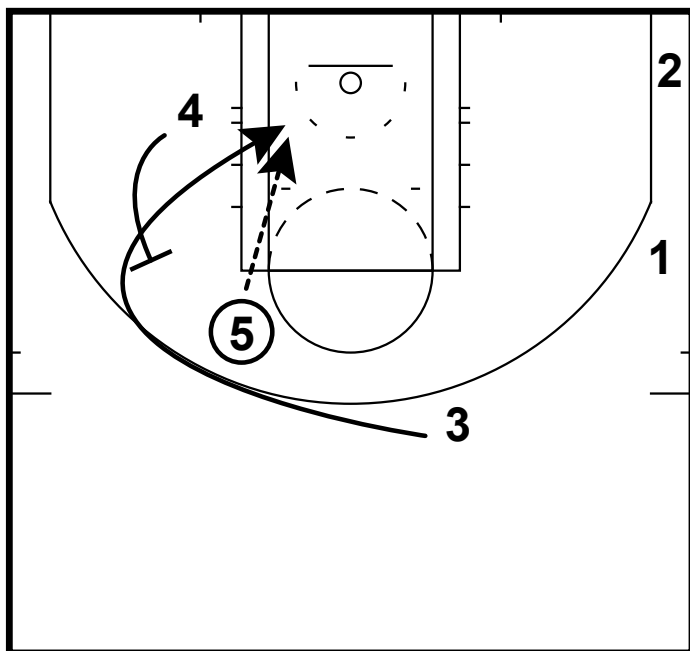

HALF-COURT: EOG NBA BOX

This is box set that Doc Rivers likes to run in end of game situations. This can also be run as a SOB as well.

HALF-COURT: EOG NBA BOX

1 dribbles to right wing  
3 pops and and gets a pass from 1  
3 passes to 5

HALF-COURT: EOG NBA BOX

3 rubs off 5  
4 sets a screen for 3  
5 passes to 3 on the cut