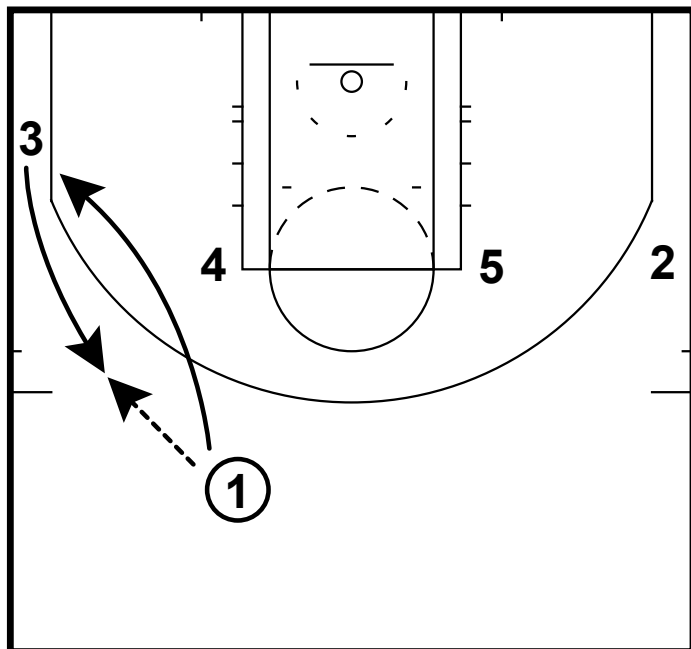

HALF-COURT: AUSTIN SPURS

Here is a 1-4 high set that was ran by the Austin Spurs of the NBA D-League. Austin is the affiliate of the NBA's San Antonio Spurs.  
 1 passes to 3  
 1 replaces 3 on the wing

HALF-COURT: AUSTIN SPURS

5 pops up  
 3 passes to 5  
 4 sets a back screen for the 3  
 5 looks for the 3 on the cut

HALF-COURT: AUSTIN SPURS

If 3 is not open the 5 passes to 4  
 1 sets a cross screen for 3  
 4 passes to 3 if open or the 2 cutting off 5's screen