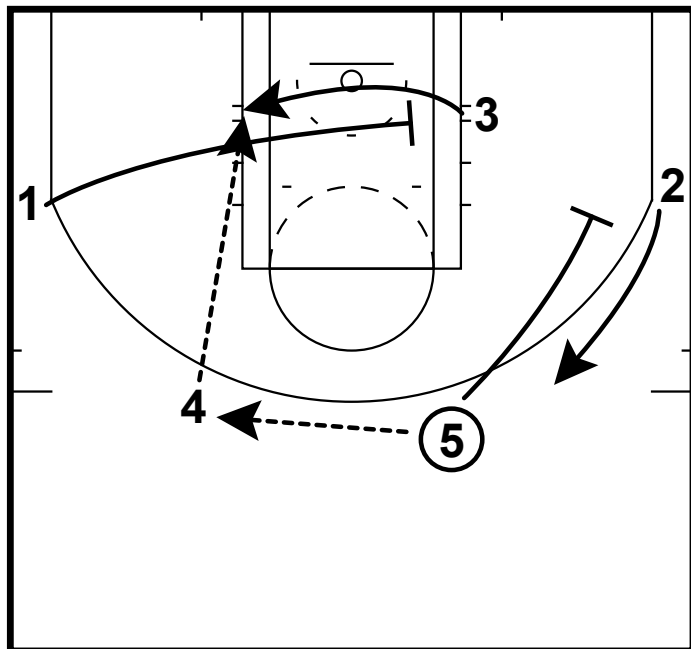

HALF-COURT: AUSTIN SPURS

Here is a 1-4 high set that was ran by the Austin Spurs of the NBA D-League. Austin is the affiliate of the NBA's San Antonio Spurs.  
 1 passes to 3  
 1 replaces 3 on the wing

HALF-COURT: AUSTIN SPURS

5 pops up  
 3 passes to 5  
 4 sets a back screen for the 3  
 5 looks for the 3 on the cut

HALF-COURT: AUSTIN SPURS

If 3 is not open the 5 passes to 4  
 1 sets a cross screen for 3  
 4 passes to 3 if open or the 2 cutting off 5's screen