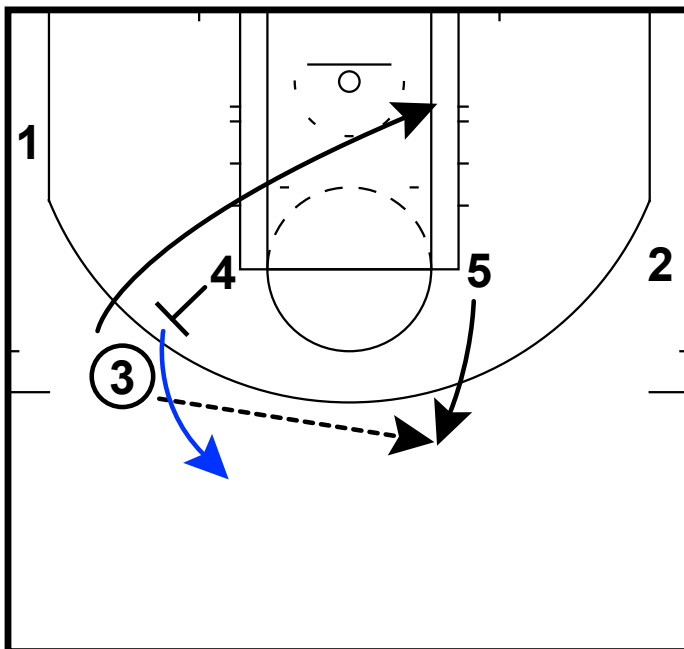

HALF-COURT: AUSTIN SPURS

Here is a 1-4 high set that was ran by the Austin Spurs of the NBA D-League. Austin is the affiliate of the NBA's San Antonio Spurs.  
 1 passes to 3  
 1 replaces 3 on the wing

HALF-COURT: AUSTIN SPURS

5 pops up  
 3 passes to 5  
 4 sets a back screen for the 3  
 5 looks for the 3 on the cut

HALF-COURT: AUSTIN SPURS

If 3 is not open the 5 passes to 4  
 1 sets a cross screen for 3  
 4 passes to 3 if open or the 2 cutting off 5's screen