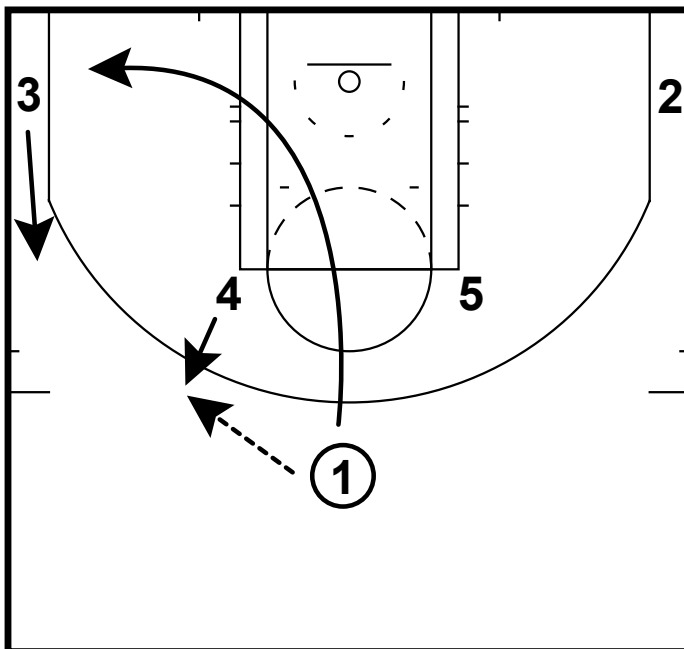

HALF-COURT: IDAHO STAMPEDE

Here is a horns look from the Idaho Stampede of the D-League that they ran during the latest showcase. The Stampede are affiliated with the Utah Jazz

HALF-COURT: IDAHO STAMPEDE

4 cuts high and gets a pass from 1
1 cuts through to the corner
3 rotates up the wing

HALF-COURT: IDAHO STAMPEDE

4 and 3 exchange a hand off

HALF-COURT: IDAHO STAMPEDE

5 ball screens for 3
3 looks to attack the rim
2 stays flat to spread the floor
2 cuts high when 3 picks up his dribble
3 passes to 2

HALF-COURT: IDAHO STAMPEDE

4 and 5 screen away for 1