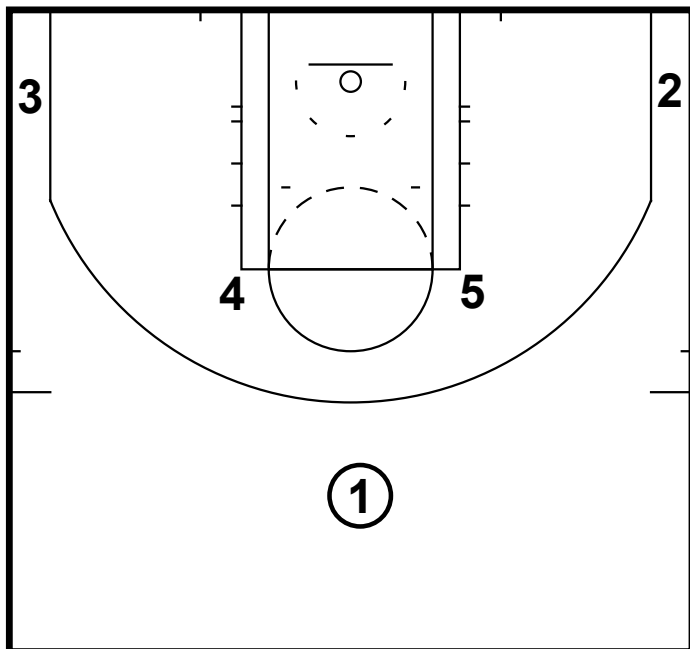

HALF-COURT: IDAHO STAMPEDE

Here is a horns look from the Idaho Stampede of the D-League that they ran during the latest showcase. The Stampede are affiliated with the Utah Jazz

HALF-COURT: IDAHO STAMPEDE

4 cuts high and gets a pass from 1
1 cuts through to the corner
3 rotates up the wing

HALF-COURT: IDAHO STAMPEDE

4 and 3 exchange a hand off

HALF-COURT: IDAHO STAMPEDE

5 ball screens for 3
3 looks to attack the rim
2 stays flat to spread the floor
2 cuts high when 3 picks up his dribble
3 passes to 2

HALF-COURT: IDAHO STAMPEDE

4 and 5 screen away for 1