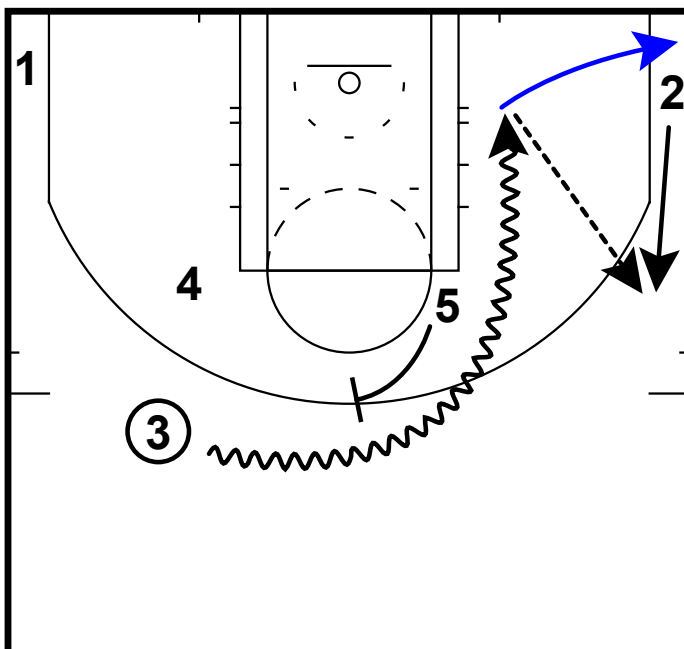

HALF-COURT: IDAHO STAMPEDE

Here is a horns look from the Idaho Stampede of the D-League that they ran during the latest showcase. The Stampede are affiliated with the Utah Jazz

HALF-COURT: IDAHO STAMPEDE

4 cuts high and gets a pass from 1
1 cuts through to the corner
3 rotates up the wing

HALF-COURT: IDAHO STAMPEDE

4 and 3 exchange a hand off

HALF-COURT: IDAHO STAMPEDE

5 ball screens for 3
3 looks to attack the rim
2 stays flat to spread the floor
2 cuts high when 3 picks up his dribble
3 passes to 2

HALF-COURT: IDAHO STAMPEDE

4 and 5 screen away for 1