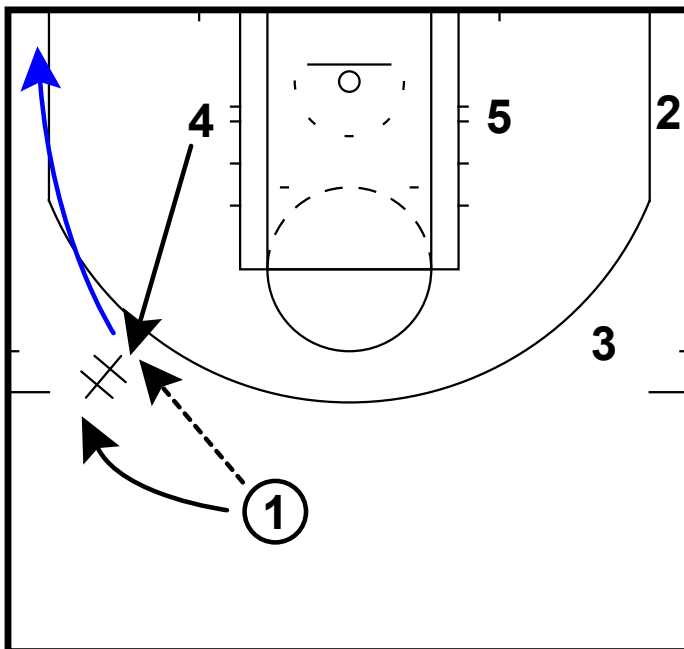

HALF-COURT: OKC BLUE

The annual D-League showcase was held previously over the last few days. This look comes from OKC Blue which is an affiliate of the OKC Thunder.

HALF-COURT: OKC BLUE

4 pops high
 1 passes 4
 1 cuts behind 4 and gets the ball
 4 spaces to the corner

HALF-COURT: OKC BLUE

5 back screens for the 3
 5 second cuts back to the elbow

HALF-COURT: OKC BLUE

2 comes off a flex screen from 3
 5 screens down for 3
 1 passes to either 2 or 3 depending on who is open