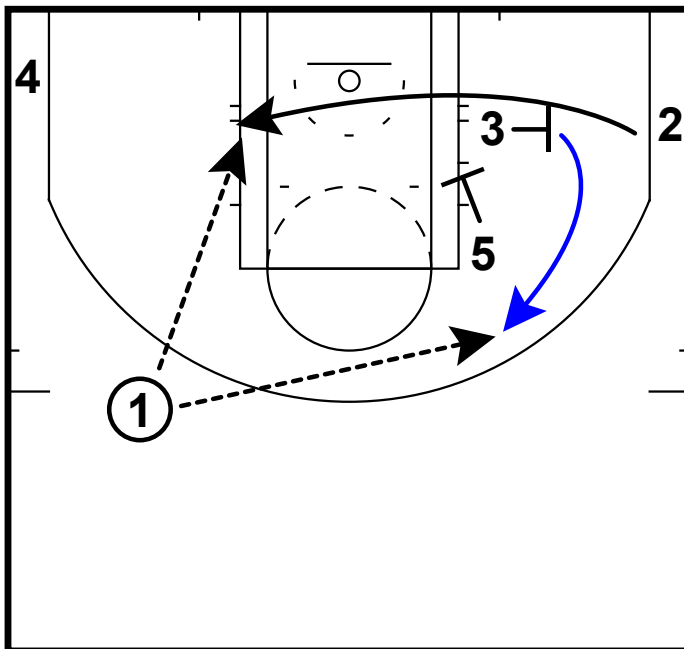

HALF-COURT: OKC BLUE

The annual D-League showcase was held previously over the last few days. This look comes from OKC Blue which is an affiliate of the OKC Thunder.

HALF-COURT: OKC BLUE

4 pops high
 1 passes 4
 1 cuts behind 4 and gets the ball
 4 spaces to the corner

HALF-COURT: OKC BLUE

5 back screens for the 3
 5 second cuts back to the elbow

HALF-COURT: OKC BLUE

2 comes off a flex screen from 3
 5 screens down for 3
 1 passes to either 2 or 3 depending on who is open