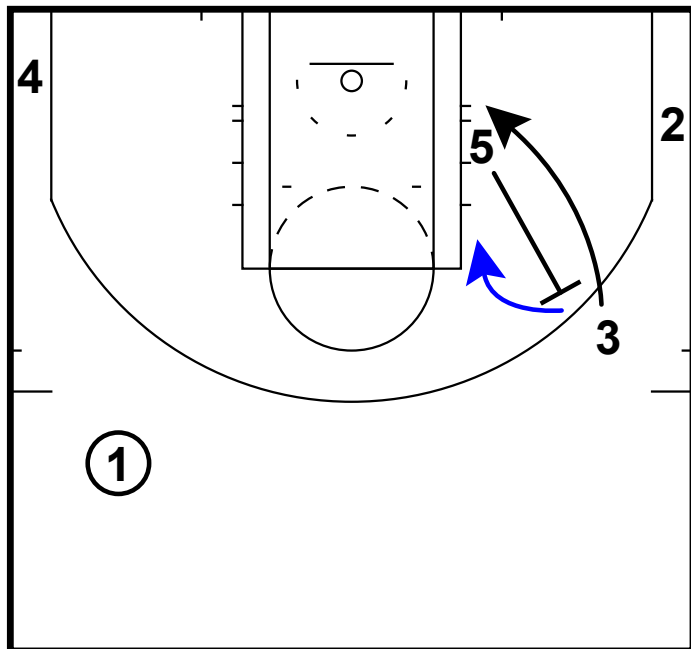

HALF-COURT: OKC BLUE

The annual D-League showcase was held previously over the last few days. This look comes from OKC Blue which is an affiliate of the OKC Thunder.

HALF-COURT: OKC BLUE

4 pops high
 1 passes 4
 1 cuts behind 4 and gets the ball
 4 spaces to the corner

HALF-COURT: OKC BLUE

5 back screens for the 3
 5 second cuts back to the elbow

HALF-COURT: OKC BLUE

2 comes off a flex screen from 3
 5 screens down for 3
 1 passes to either 2 or 3 depending on who is open