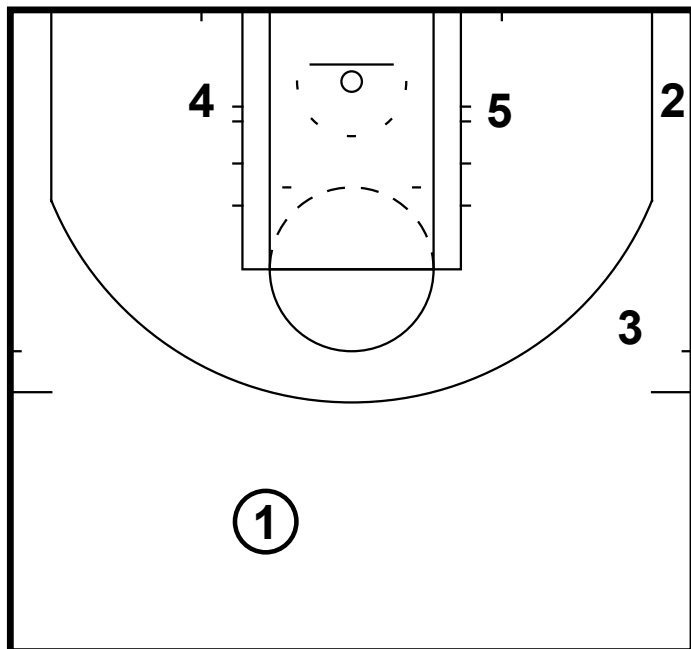

HALF-COURT: OKC BLUE

The annual D-League showcase was held previously over the last few days. This look comes from OKC Blue which is an affiliate of the OKC Thunder.

HALF-COURT: OKC BLUE

4 pops high
 1 passes 4
 1 cuts behind 4 and gets the ball
 4 spaces to the corner

HALF-COURT: OKC BLUE

5 back screens for the 3
 5 second cuts back to the elbow

HALF-COURT: OKC BLUE

2 comes off a flex screen from 3
 5 screens down for 3
 1 passes to either 2 or 3 depending on who is open