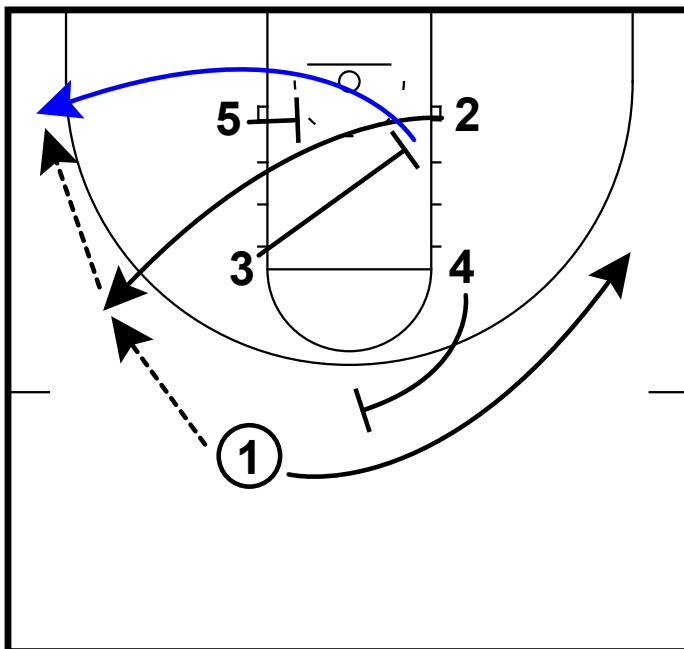

HALF-COURT: CYCLONE BOX ISO

This is another box set that will isolate the 5 man inside for Iowa State.

HALF-COURT: CYCLONE BOX ISO

3 sets a diagonal screen for 2  
 2 pops to the left wing  
 3 then comes off a screen from the 5  
 4 sets a flare for 1

HALF-COURT: CYCLONE BOX ISO

The ball is moved to 3  
 5 should have his man sealed at the rim for the post feed