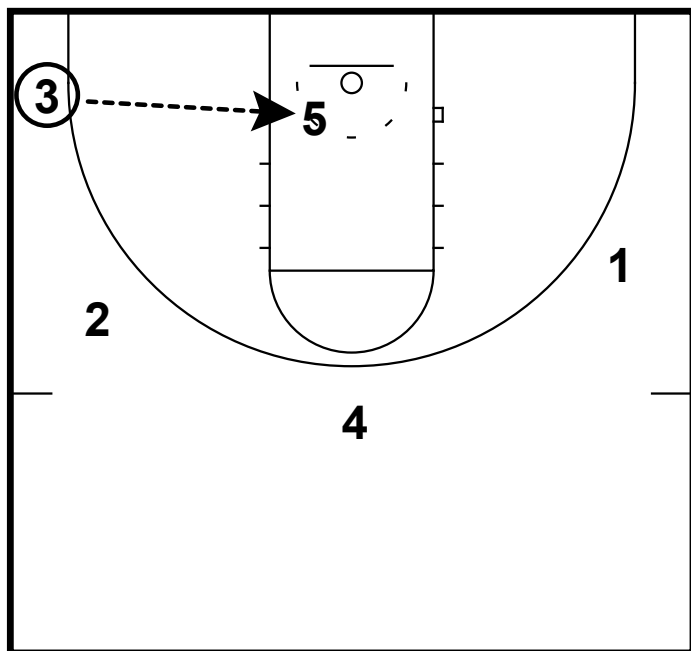

HALF-COURT: CYCLONE BOX ISO

This is another box set that will isolate the 5 man inside for Iowa State.

HALF-COURT: CYCLONE BOX ISO

3 sets a diagonal screen for 2  
 2 pops to the left wing  
 3 then comes off a screen from the 5  
 4 sets a flare for 1

HALF-COURT: CYCLONE BOX ISO

The ball is moved to 3  
 5 should have his man sealed at the rim for the post feed