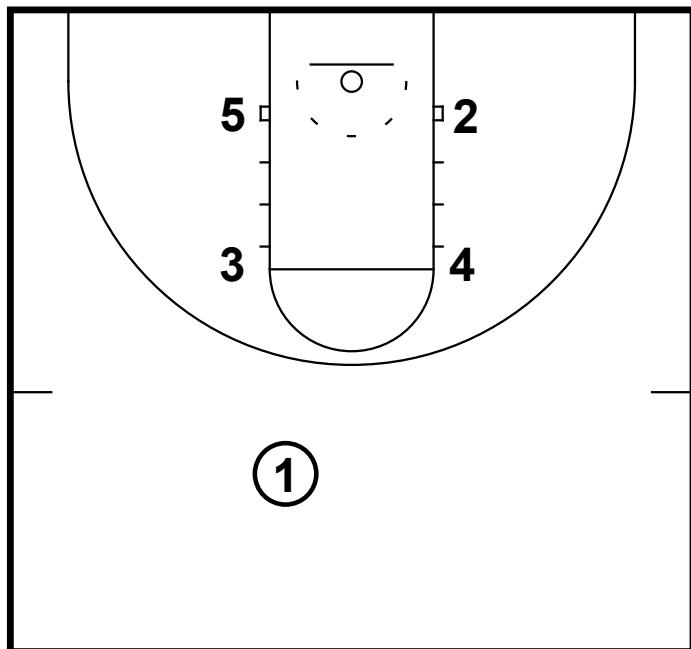

HALF-COURT: CYCLONE BOX ISO

This is another box set that will isolate the 5 man inside for Iowa State.

HALF-COURT: CYCLONE BOX ISO

3 sets a diagonal screen for 2  
 2 pops to the left wing  
 3 then comes off a screen from the 5  
 4 sets a flare for 1

HALF-COURT: CYCLONE BOX ISO

The ball is moved to 3  
 5 should have his man sealed at the rim for the post feed