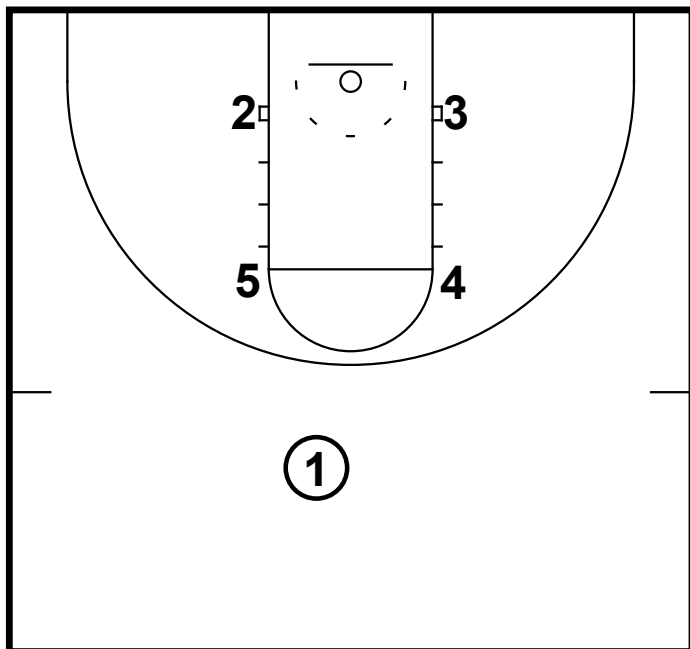

HALF-COURT: CYCLONE BOX

Here is a box set I picked up from breaking down film on the Iowa State Cyclones. They do a lot of good things in their half-court offense.

HALF-COURT: CYCLONE BOX

4 sets a ball screen for 1  
2 and 3 set back screens for the 5  
2 spaces out after 5 comes off him

HALF-COURT: CYCLONE BOX

1 passes to 5 if open on the cut  
4 sets a screen for 3  
1 passes to 3 if 5 is not open on the block  
3 looks for shot