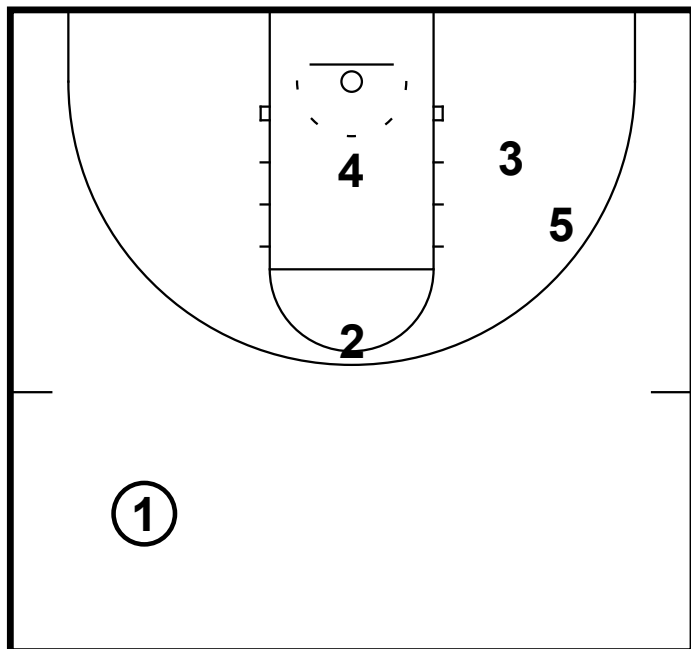

HALF-COURT: CYCLONE DOUBLE

This is another one of the many sets Iowa State will run during the course of a game.

HALF-COURT: CYCLONE DOUBLE

1 dribble enters to the left wing
4 sets a back screen for 2
1 passes to 2 if open off cut

HALF-COURT: CYCLONE DOUBLE

If 2 is not open the 4 sets a ballscreen for 1
4 rolls to the rim
1 attacks off screen looking for 2 coming off the double from 3 and 5