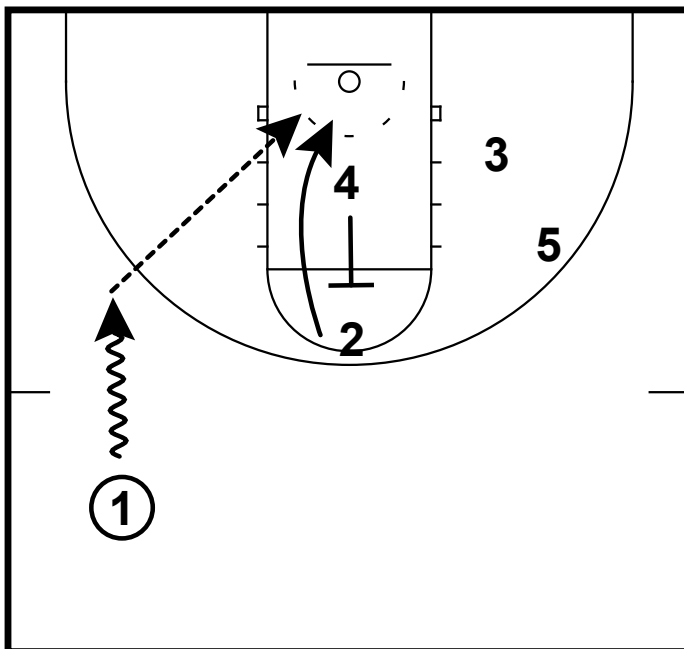

HALF-COURT: CYCLONE DOUBLE

This is another one of the many sets Iowa State will run during the course of a game.

HALF-COURT: CYCLONE DOUBLE

1 dribble enters to the left wing
4 sets a back screen for 2
1 passes to 2 if open off cut

HALF-COURT: CYCLONE DOUBLE

If 2 is not open the 4 sets a ballscreen for 1
4 rolls to the rim
1 attacks off screen looking for 2 coming off the double from 3 and 5