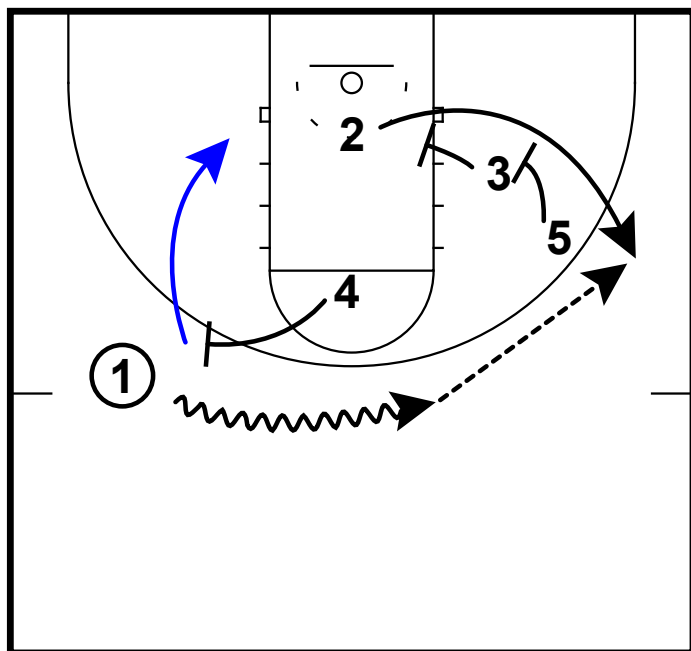

HALF-COURT: CYCLONE DOUBLE

This is another one of the many sets Iowa State will run during the course of a game.

HALF-COURT: CYCLONE DOUBLE

1 dribble enters to the left wing
4 sets a back screen for 2
1 passes to 2 if open off cut

HALF-COURT: CYCLONE DOUBLE

If 2 is not open the 4 sets a ballscreen for 1
4 rolls to the rim
1 attacks off screen looking for 2 coming off the double from 3 and 5