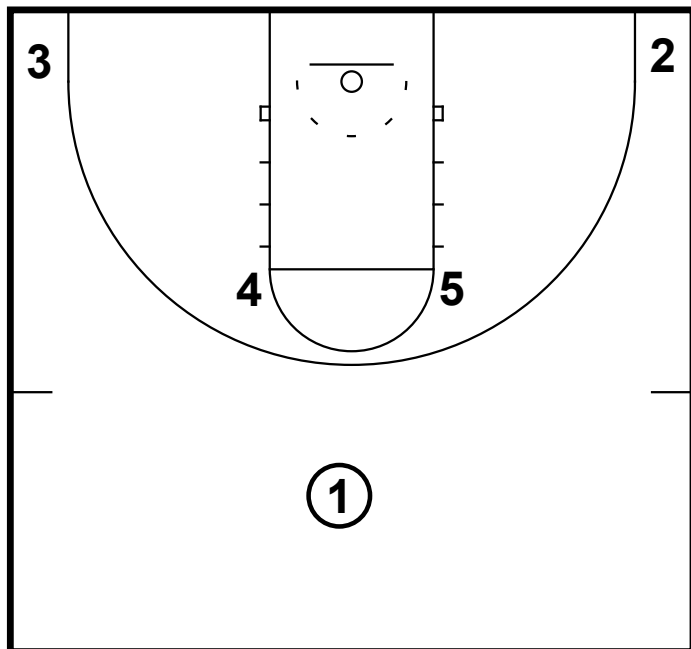

HALF-COURT: CYCLONES HORNS

Here is a horns set that Iowa State ran multiple times during the course of their season.

HALF-COURT: CYCLONES HORNS

2 and 3 cross
1 passes to 2 and spaces out
3 sets a back screen for the 5

HALF-COURT: CYCLONES HORNS

2 passes to 5 on the cut
If 5 is not open then 4 will screen for 3
2 hits 3 for the open look