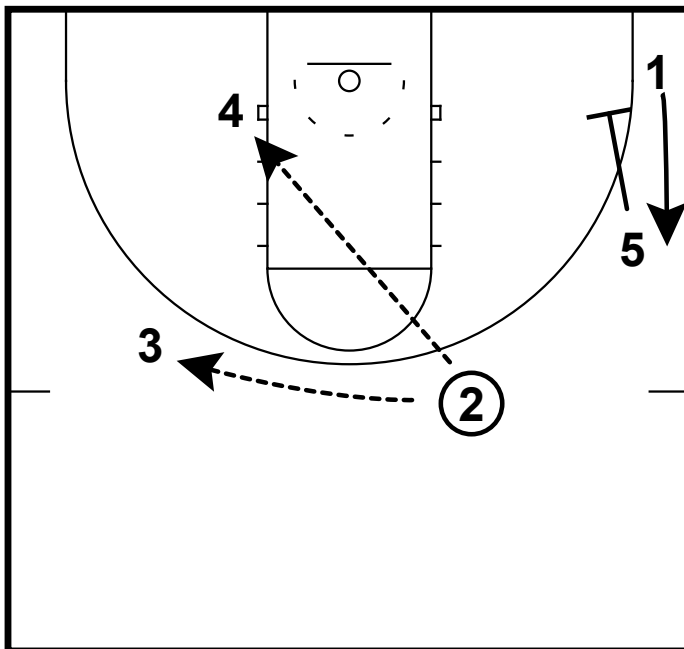

HALF-COURT: WISONSIN 1-4 HIGH

Here we have a 1-4 high set from Wisconsin. It starts with 1 passing to the 2. The 1 will get a UCLA screen from the 5. When the ball hits the 2 the 4 will go screen away for the 3.

HALF-COURT: WISONSIN 1-4 HIGH

1 will clear out to the corner. 5 will go ball screen for the 2.

HALF-COURT: WISONSIN 1-4 HIGH

After the 2 uses the ball screen. The 4 will go set a flare screen for the 3. After 4 screens he will cut hard to the rim.

HALF-COURT: WISONSIN 1-4 HIGH

2 will look to either pass to the 3 or the 4 man. 5 can go down screen for the 1 to keep the motion moving.