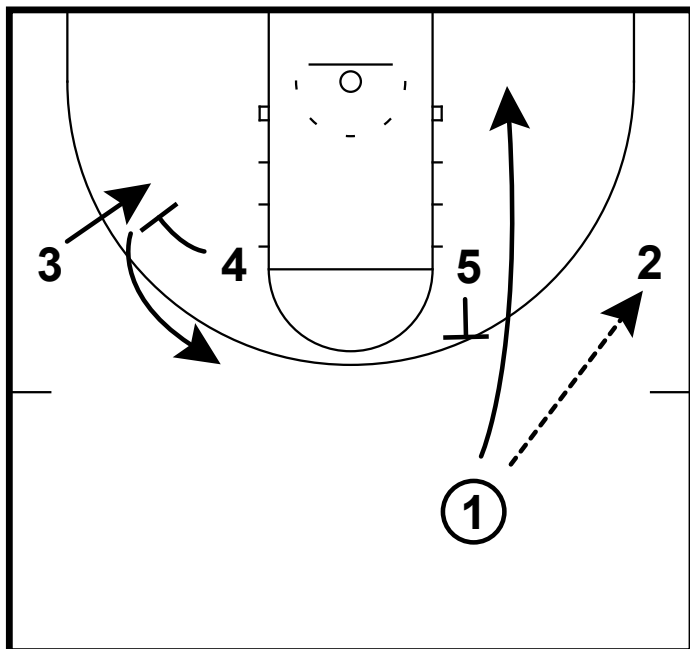

HALF-COURT: WISONSIN 1-4 HIGH

Here we have a 1-4 high set from Wisconsin. It starts with 1 passing to the 2. The 1 will get a UCLA screen from the 5. When the ball hits the 2 the 4 will go screen away for the 3.

HALF-COURT: WISONSIN 1-4 HIGH

1 will clear out to the corner. 5 will go ball screen for the 2.

HALF-COURT: WISONSIN 1-4 HIGH

After the 2 uses the ball screen. The 4 will go set a flare screen for the 3. After 4 screens he will cut hard to the rim.

HALF-COURT: WISONSIN 1-4 HIGH

2 will look to either pass to the 3 or the 4 man. 5 can go down screen for the 1 to keep the motion moving.