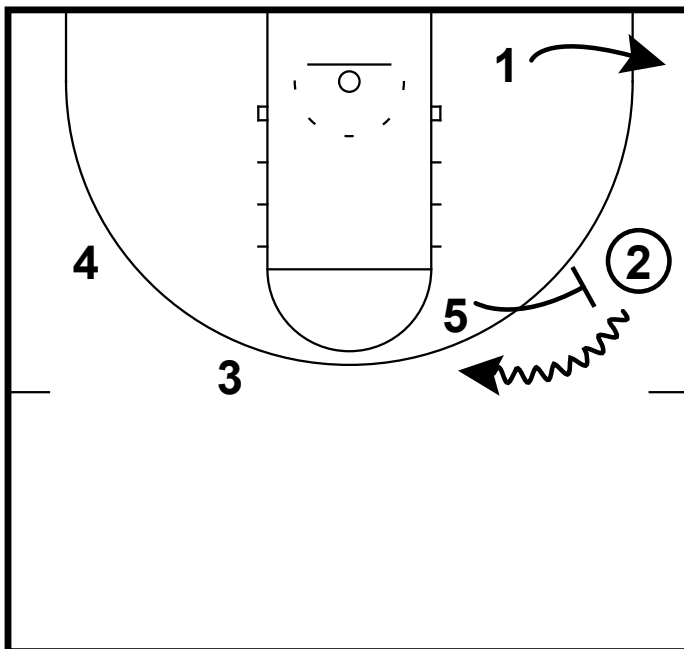

HALF-COURT: WISONSIN 1-4 HIGH

Here we have a 1-4 high set from Wisconsin. It starts with 1 passing to the 2. The 1 will get a UCLA screen from the 5. When the ball hits the 2 the 4 will go screen away for the 3.

HALF-COURT: WISONSIN 1-4 HIGH

1 will clear out to the corner. 5 will go ball screen for the 2.

HALF-COURT: WISONSIN 1-4 HIGH

After the 2 uses the ball screen. The 4 will go set a flare screen for the 3. After 4 screens he will cut hard to the rim.

HALF-COURT: WISONSIN 1-4 HIGH

2 will look to either pass to the 3 or the 4 man. 5 can go down screen for the 1 to keep the motion moving.