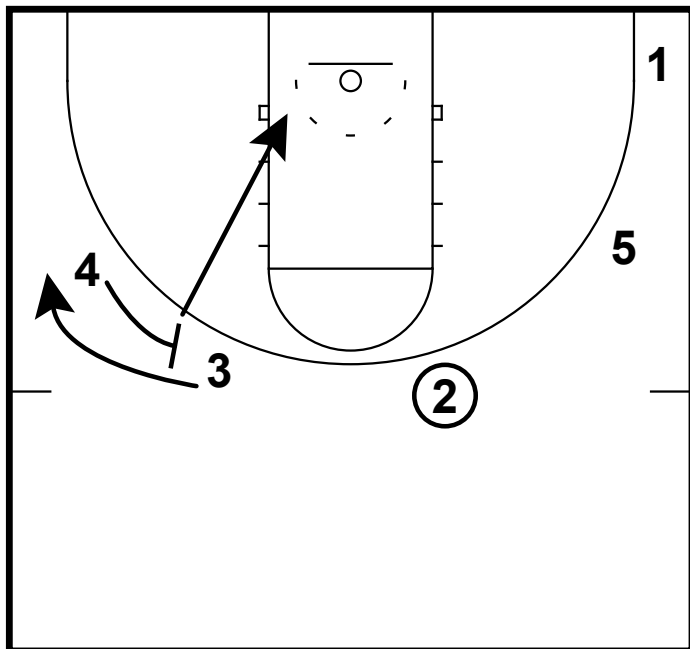

HALF-COURT: WISONSIN 1-4 HIGH

Here we have a 1-4 high set from Wisconsin. It starts with 1 passing to the 2. The 1 will get a UCLA screen from the 5. When the ball hits the 2 the 4 will go screen away for the 3.

HALF-COURT: WISONSIN 1-4 HIGH

1 will clear out to the corner. 5 will go ball screen for the 2.

HALF-COURT: WISONSIN 1-4 HIGH

After the 2 uses the ball screen. The 4 will go set a flare screen for the 3. After 4 screens he will cut hard to the rim.

HALF-COURT: WISONSIN 1-4 HIGH

2 will look to either pass to the 3 or the 4 man. 5 can go down screen for the 1 to keep the motion moving.