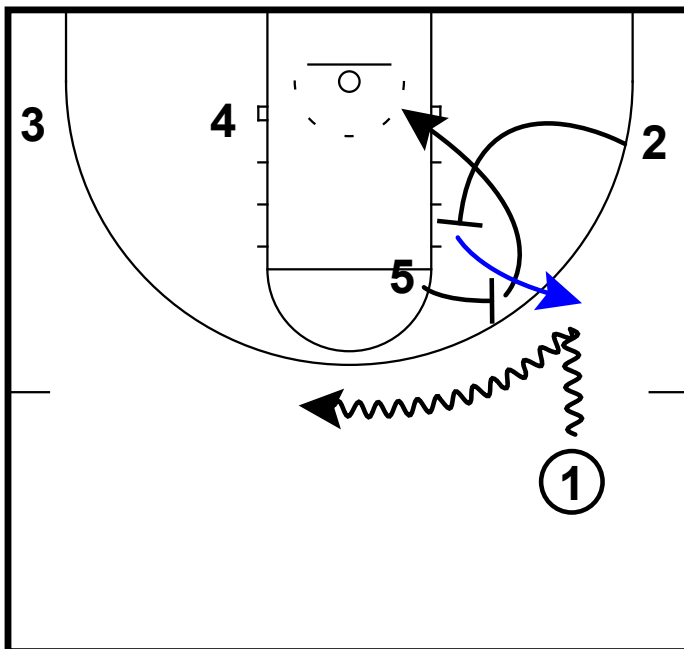

HALF-COURT: CARLINA LOB SEAL

This is a UNC set they use early and often to get an early lob pass around the rim.

HALF-COURT: CARLINA LOB SEAL

5 sets ball screen for 1  
 2 sets back screen for 5  
 2 second cuts to the wing  
 1 passes to 5 for lob if open

HALF-COURT: CARLINA LOB SEAL

5 seals man if he does not get the lob  
 1 passes to 2  
 4 and 1 set a double for 3