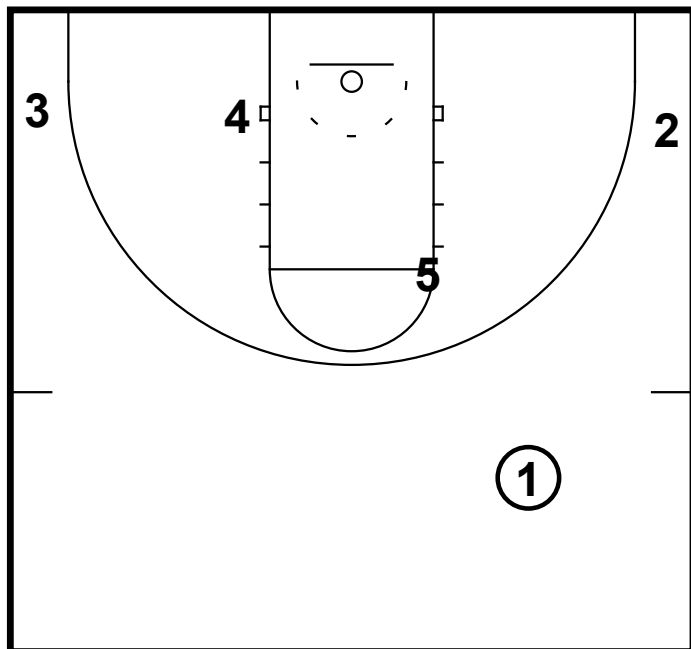

HALF-COURT: CARLINA LOB SEAL

This is a UNC set they use early and often to get an early lob pass around the rim.

HALF-COURT: CARLINA LOB SEAL

5 sets ball screen for 1  
 2 sets back screen for 5  
 2 second cuts to the wing  
 1 passes to 5 for lob if open

HALF-COURT: CARLINA LOB SEAL

5 seals man if he does not get the lob  
 1 passes to 2  
 4 and 1 set a double for 3