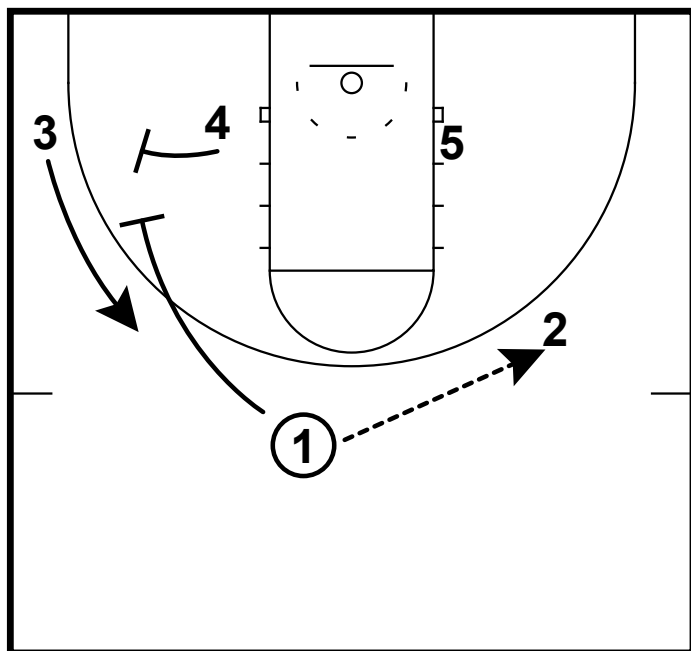

HALF-COURT: CARLINA LOB SEAL

This is a UNC set they use early and often to get an early lob pass around the rim.

HALF-COURT: CARLINA LOB SEAL

5 sets ball screen for 1  
 2 sets back screen for 5  
 2 second cuts to the wing  
 1 passes to 5 for lob if open

HALF-COURT: CARLINA LOB SEAL

5 seals man if he does not get the lob  
 1 passes to 2  
 4 and 1 set a double for 3