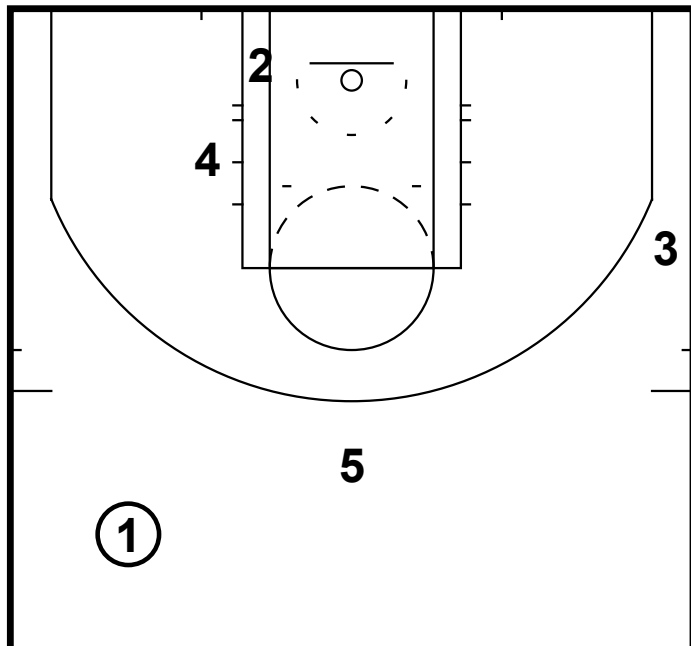

HALF-COURT: MEMPHIS BACK CUT

HALF-COURT: MEMPHIS BACK CUT

Like many other NBA teams the Memphis Grizzlies run a ton of pick and roll and dribble hand off action. Here is a back cut counter they will get a few times a game.

- 1-Conley
- 2-Lee
- 3-Allen
- 4-Randolph
- 5-Gasol

1 dribbles in and passes 2  
1 cuts through  
3 cuts opposite corner

HALF-COURT: MEMPHIS BACK CUT

2 reverses to 5  
5 dribbles at 1  
1 moves towards 5 and then cuts back door