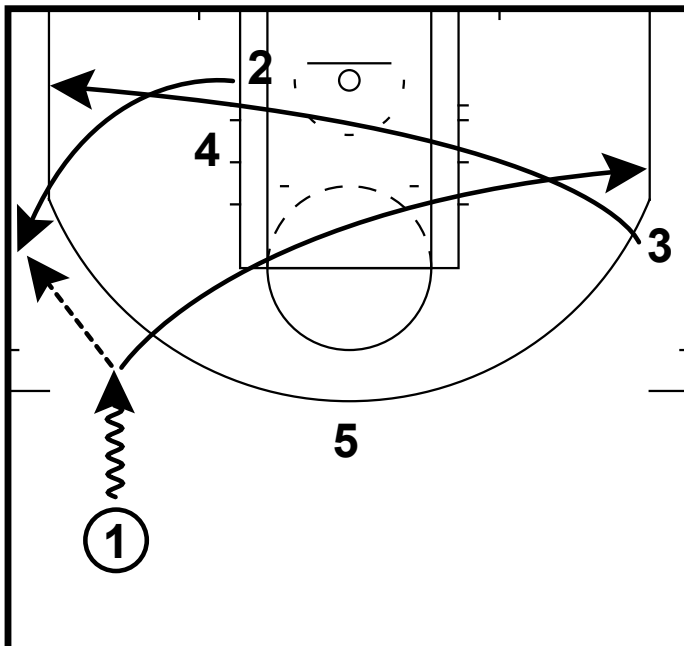

HALF-COURT: MEMPHIS BACK CUT

HALF-COURT: MEMPHIS BACK CUT

Like many other NBA teams the Memphis Grizzlies run a ton of pick and roll and dribble hand off action. Here is a back cut counter they will get a few times a game.

- 1-Conley
- 2-Lee
- 3-Allen
- 4-Randolph
- 5-Gasol

1 dribbles in and passes 2  
1 cuts through  
3 cuts opposite corner

HALF-COURT: MEMPHIS BACK CUT

2 reverses to 5  
5 dribbles at 1  
1 moves towards 5 and then cuts back door