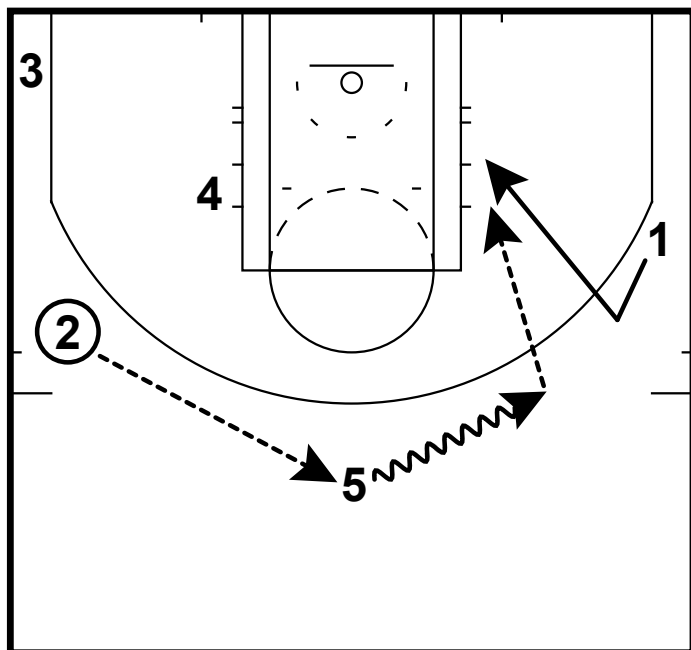

HALF-COURT: MEMPHIS BACK CUT

HALF-COURT: MEMPHIS BACK CUT

Like many other NBA teams the Memphis Grizzlies run a ton of pick and roll and dribble hand off action. Here is a back cut counter they will get a few times a game.

- 1-Conley
- 2-Lee
- 3-Allen
- 4-Randolph
- 5-Gasol

1 dribbles in and passes 2  
1 cuts through  
3 cuts opposite corner

HALF-COURT: MEMPHIS BACK CUT

2 reverses to 5  
5 dribbles at 1  
1 moves towards 5 and then cuts back door