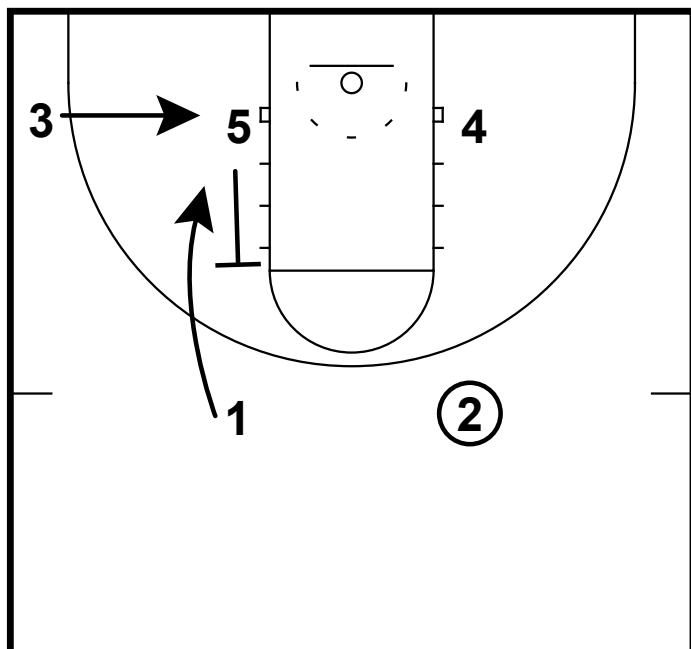

HALF-COURT: CAROLINA "UCLA" CUT

HALF-COURT: CAROLINA "UCLA" CUT

This UNC set came from their ACC championship game against Notre Dame. You can get an early post feed or you will be able to get it to a shooter on a ball reversal.

4 down screens for the 2
1 passes to 2
2 can look for 4 on the seal

HALF-COURT: CAROLINA "UCLA" CUT

5 sets a UCLA screen for 1
3 gets depth to the low block

HALF-COURT: CAROLINA "UCLA" CUT

1 and 5 set a double for 3
2 passes to 3 who is looking for his shot