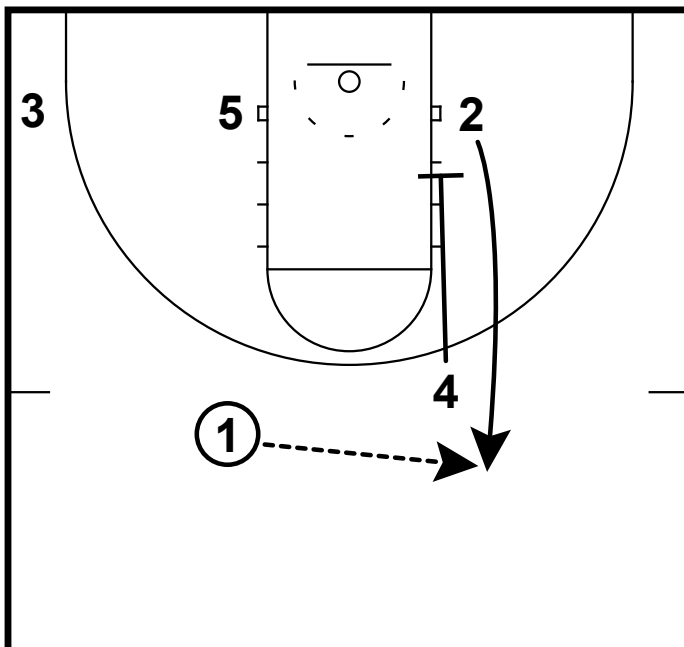

HALF-COURT: CAROLINA "UCLA" CUT

HALF-COURT: CAROLINA "UCLA" CUT

This UNC set came from their ACC championship game against Notre Dame. You can get an early post feed or you will be able to get it to a shooter on a ball reversal.

4 down screens for the 2
1 passes to 2
2 can look for 4 on the seal

HALF-COURT: CAROLINA "UCLA" CUT

5 sets a UCLA screen for 1
3 gets depth to the low block

HALF-COURT: CAROLINA "UCLA" CUT

1 and 5 set a double for 3
2 passes to 3 who is looking for his shot