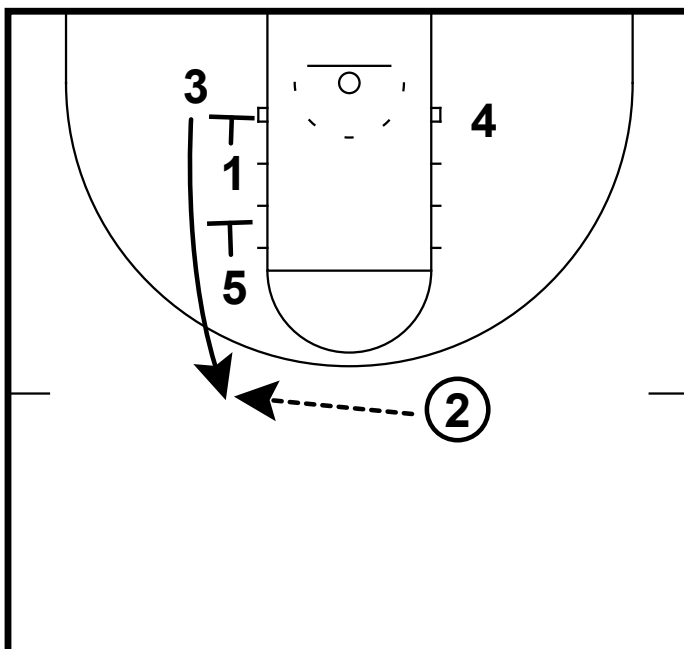

HALF-COURT: CAROLINA "UCLA" CUT

HALF-COURT: CAROLINA "UCLA" CUT

This UNC set came from their ACC championship game against Notre Dame. You can get an early post feed or you will be able to get it to a shooter on a ball reversal.

4 down screens for the 2
1 passes to 2
2 can look for 4 on the seal

HALF-COURT: CAROLINA "UCLA" CUT

5 sets a UCLA screen for 1
3 gets depth to the low block

HALF-COURT: CAROLINA "UCLA" CUT

1 and 5 set a double for 3
2 passes to 3 who is looking for his shot