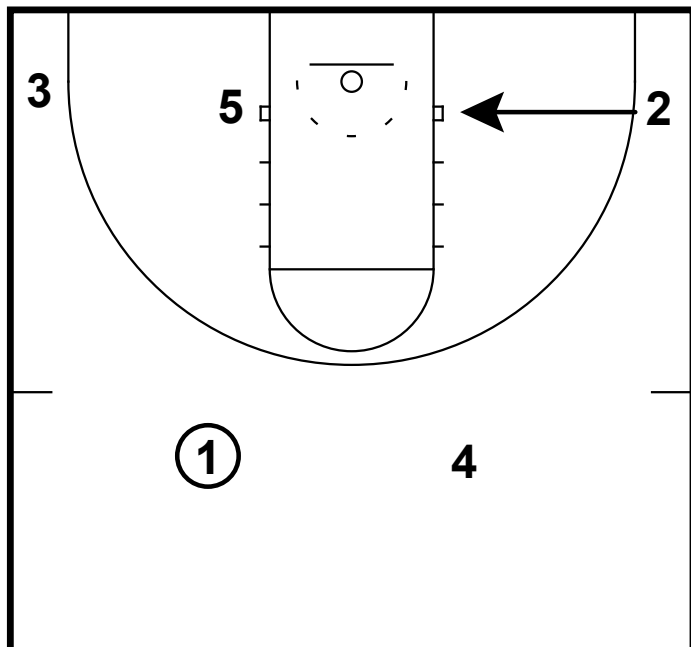

HALF-COURT: CAROLINA "UCLA" CUT

HALF-COURT: CAROLINA "UCLA" CUT

This UNC set came from their ACC championship game against Notre Dame. You can get an early post feed or you will be able to get it to a shooter on a ball reversal.

4 down screens for the 2
1 passes to 2
2 can look for 4 on the seal

HALF-COURT: CAROLINA "UCLA" CUT

5 sets a UCLA screen for 1
3 gets depth to the low block

HALF-COURT: CAROLINA "UCLA" CUT

1 and 5 set a double for 3
2 passes to 3 who is looking for his shot