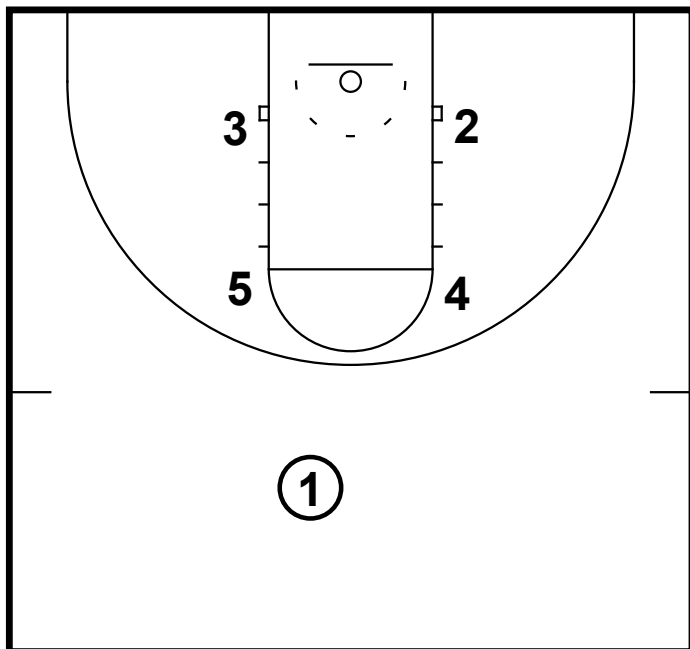

HALF-COURT: NOTRE DAME BOX

This is a box set from Notre Dame that has really good screening action and player movement. They ran this a couple times on their way to winning the ACC championship.

HALF-COURT: NOTRE DAME BOX

5 screens for 3  
 1 passes to 3  
 4 sets a flare screen for 1  
 3 can hit 1 if open  
 2 moves to middle of the paint

HALF-COURT: NOTRE DAME BOX

5 sets a screen for 2  
 3 passes to 2 and spaces out  
 2 looks for shot or the 5 slipping to rim after the screen