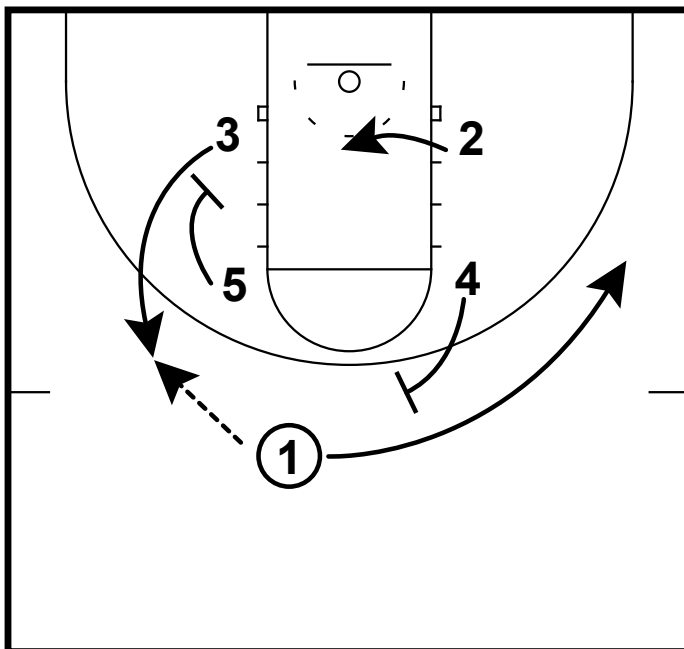

HALF-COURT: NOTRE DAME BOX

This is a box set from Notre Dame that has really good screening action and player movement. They ran this a couple times on their way to winning the ACC championship.

HALF-COURT: NOTRE DAME BOX

5 screens for 3  
 1 passes to 3  
 4 sets a flare screen for 1  
 3 can hit 1 if open  
 2 moves to middle of the paint

HALF-COURT: NOTRE DAME BOX

5 sets a screen for 2  
 3 passes to 2 and spaces out  
 2 looks for shot or the 5 slipping to rim after the screen