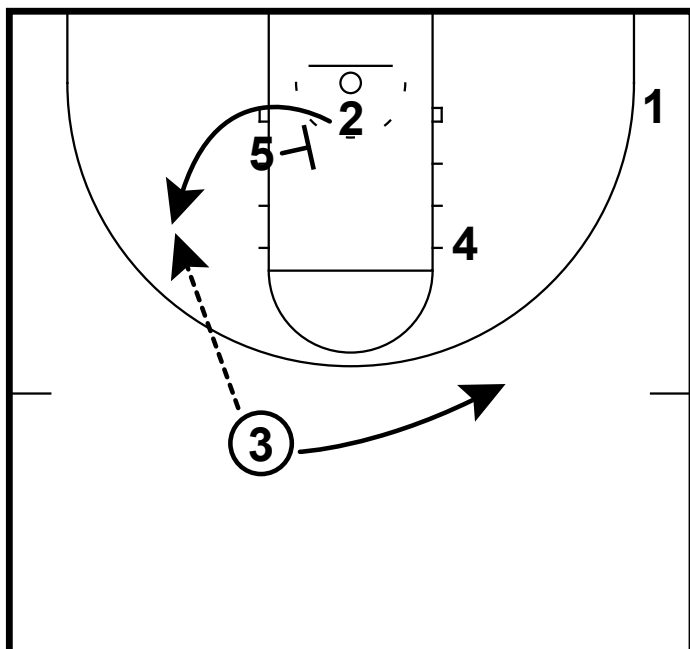

HALF-COURT: NOTRE DAME BOX

This is a box set from Notre Dame that has really good screening action and player movement. They ran this a couple times on their way to winning the ACC championship.

HALF-COURT: NOTRE DAME BOX

5 screens for 3  
 1 passes to 3  
 4 sets a flare screen for 1  
 3 can hit 1 if open  
 2 moves to middle of the paint

HALF-COURT: NOTRE DAME BOX

5 sets a screen for 2  
 3 passes to 2 and spaces out  
 2 looks for shot or the 5 slipping to rim after the screen