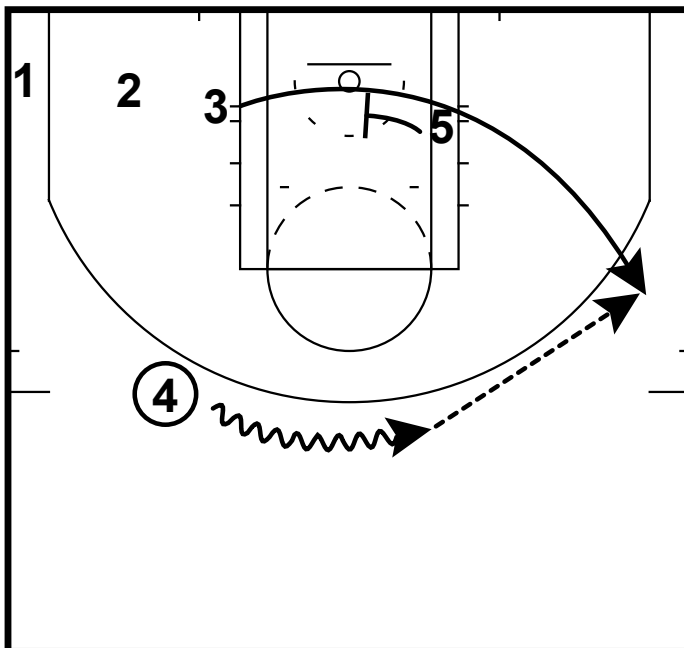

HALF-COURT: 15' BOSTON SUMMER LEAGUE
BOX

Here is a good box look from the Boston Celtics summer league in Vegas. I really like the cutting action that takes place before screening for the shooter.

HALF-COURT: 15' BOSTON SUMMER LEAGUE
BOX

3 sets screen for 4
1 passes to 4

HALF-COURT: 15' BOSTON SUMMER LEAGUE
BOX

1 makes a hard cut to corner
2 cuts hard right behind 1 to the short corner

HALF-COURT: 15' BOSTON SUMMER LEAGUE
BOX

4 dribbles over and hits 3 coming off of 5's screen