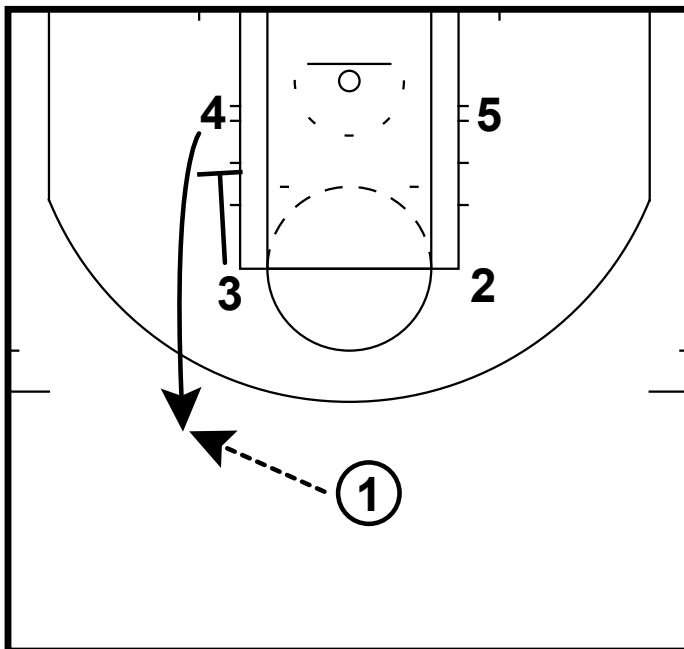

HALF-COURT: 15' BOSTON SUMMER LEAGUE
BOX

Here is a good box look from the Boston Celtics summer league in Vegas. I really like the cutting action that takes place before screening for the shooter.

HALF-COURT: 15' BOSTON SUMMER LEAGUE
BOX

3 sets screen for 4
1 passes to 4

HALF-COURT: 15' BOSTON SUMMER LEAGUE
BOX

1 makes a hard cut to corner
2 cuts hard right behind 1 to the short corner

HALF-COURT: 15' BOSTON SUMMER LEAGUE
BOX

4 dribbles over and hits 3 coming off of 5's screen