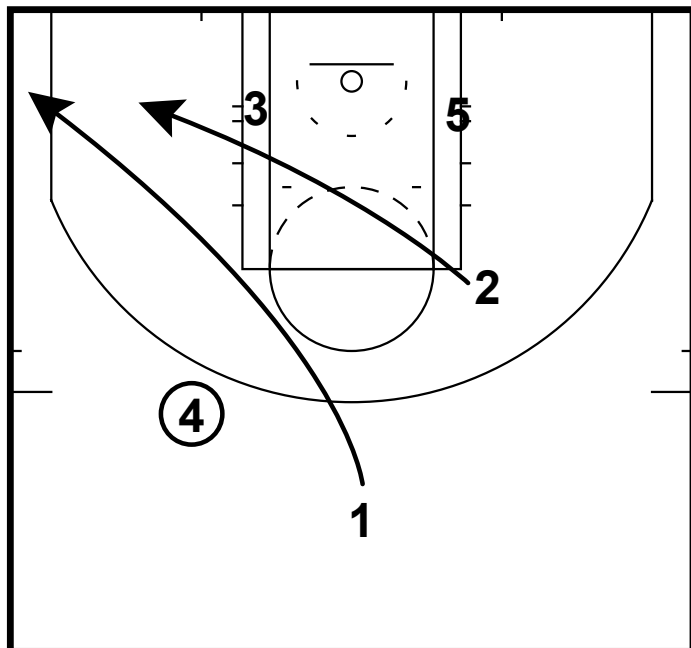

HALF-COURT: 15' BOSTON SUMMER LEAGUE
BOX

Here is a good box look from the Boston Celtics summer league in Vegas. I really like the cutting action that takes place before screening for the shooter.

HALF-COURT: 15' BOSTON SUMMER LEAGUE
BOX

3 sets screen for 4
1 passes to 4

HALF-COURT: 15' BOSTON SUMMER LEAGUE
BOX

1 makes a hard cut to corner
2 cuts hard right behind 1 to the short corner

HALF-COURT: 15' BOSTON SUMMER LEAGUE
BOX

4 dribbles over and hits 3 coming off of 5's screen