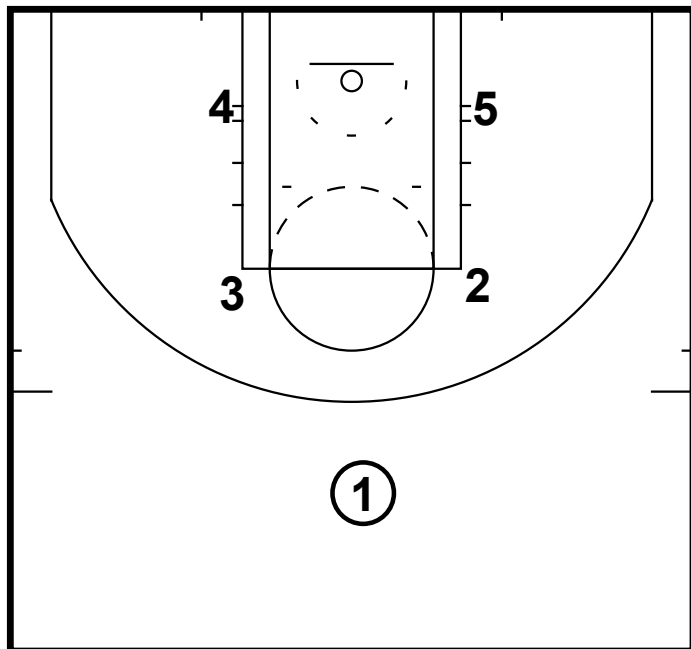

HALF-COURT: 15' BOSTON SUMMER LEAGUE
BOX

Here is a good box look from the Boston Celtics summer league in Vegas. I really like the cutting action that takes place before screening for the shooter.

HALF-COURT: 15' BOSTON SUMMER LEAGUE
BOX

3 sets screen for 4
1 passes to 4

HALF-COURT: 15' BOSTON SUMMER LEAGUE
BOX

1 makes a hard cut to corner
2 cuts hard right behind 1 to the short corner

HALF-COURT: 15' BOSTON SUMMER LEAGUE
BOX

4 dribbles over and hits 3 coming off of 5's screen