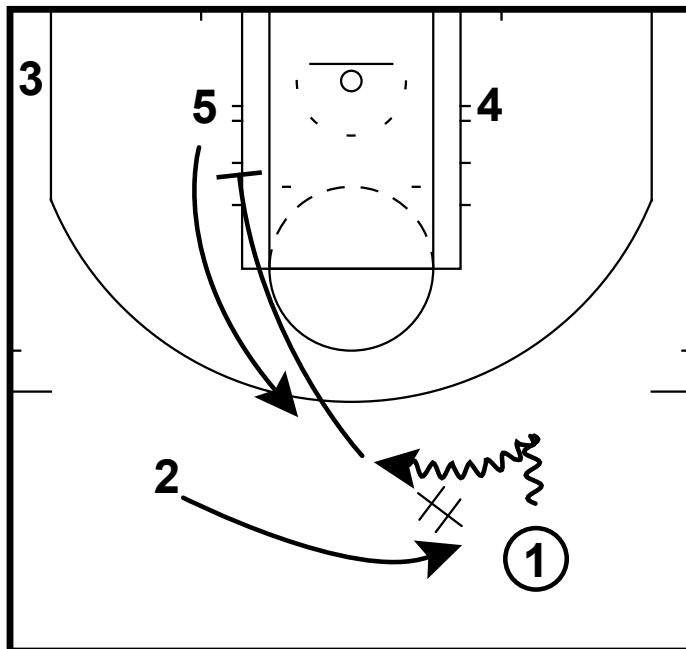

HALF-COURT: 15' SUMMER LEAGUE KINGS  
HANDOFF

Summer league early offense action from the Sacramento Kings. This action will clear space around the rim to get an easy quick look.

HALF-COURT: 15' SUMMER LEAGUE KINGS  
HANDOFF

1 and 2 exchange a dribble hand off  
1 will go screen for 5  
5 comes off screen and sets ball screen for the 2

HALF-COURT: 15' SUMMER LEAGUE KINGS  
HANDOFF

2 attacks hard off screen drawing 5's defender to hedge hard  
4 comes up and sets a back screen for 5  
2 look for the lob around the rim