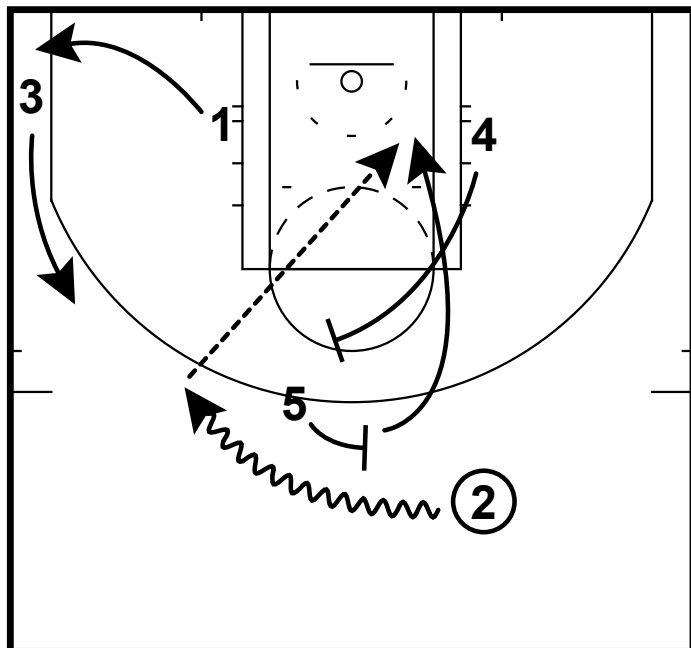

HALF-COURT: 15' SUMMER LEAGUE KINGS  
HANDOFF

Summer league early offense action from the Sacramento Kings. This action will clear space around the rim to get an easy quick look.

HALF-COURT: 15' SUMMER LEAGUE KINGS  
HANDOFF

1 and 2 exchange a dribble hand off  
1 will go screen for 5  
5 comes off screen and sets ball screen for the 2

HALF-COURT: 15' SUMMER LEAGUE KINGS  
HANDOFF

2 attacks hard off screen drawing 5's defender to hedge hard  
4 comes up and sets a back screen for 5  
2 look for the lob around the rim