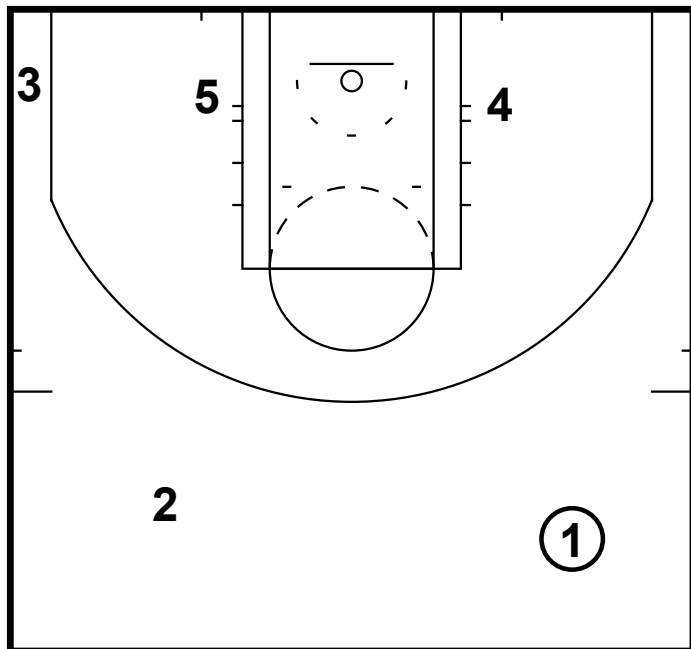

HALF-COURT: 15' SUMMER LEAGUE KINGS  
HANDOFF

Summer league early offense action from the Sacramento Kings. This action will clear space around the rim to get an easy quick look.

HALF-COURT: 15' SUMMER LEAGUE KINGS  
HANDOFF

1 and 2 exchange a dribble hand off  
1 will go screen for 5  
5 comes off screen and sets ball screen for the 2

HALF-COURT: 15' SUMMER LEAGUE KINGS  
HANDOFF

2 attacks hard off screen drawing 5's defender to hedge hard  
4 comes up and sets a back screen for 5  
2 look for the lob around the rim