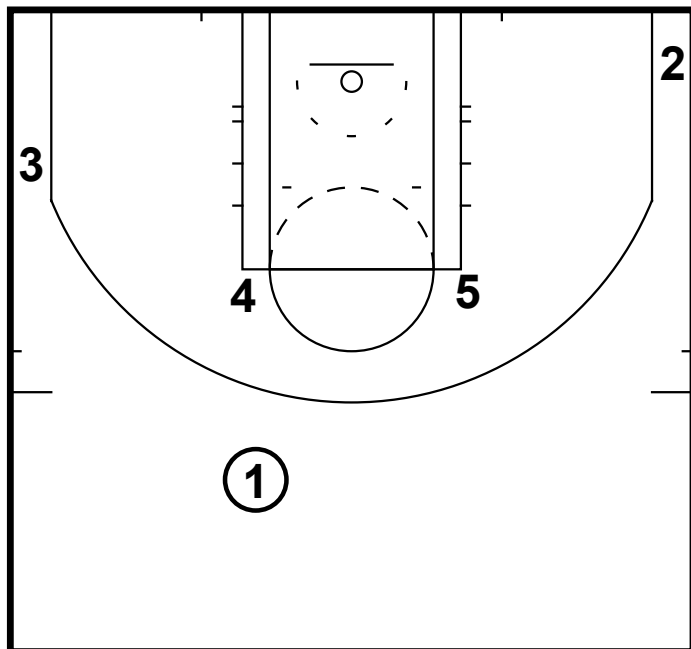

HALF-COURT: KINGS SUMMER LEAGUE

Here is a set from the Sacramento Kings NBA summer league team. As you can see they start out in a Horns alignment.

HALF-COURT: KINGS SUMMER LEAGUE

1 and 3 exchange a dribble handoff
2 cuts to the low block
1 spaces to the corner

HALF-COURT: KINGS SUMMER LEAGUE

4 sets ball screen for 3
2 sets a back screen for 5
2 then second cuts to the wing

HALF-COURT: KINGS SUMMER LEAGUE

3 can attack, throw over the top to 5, or hit 2 for the shot