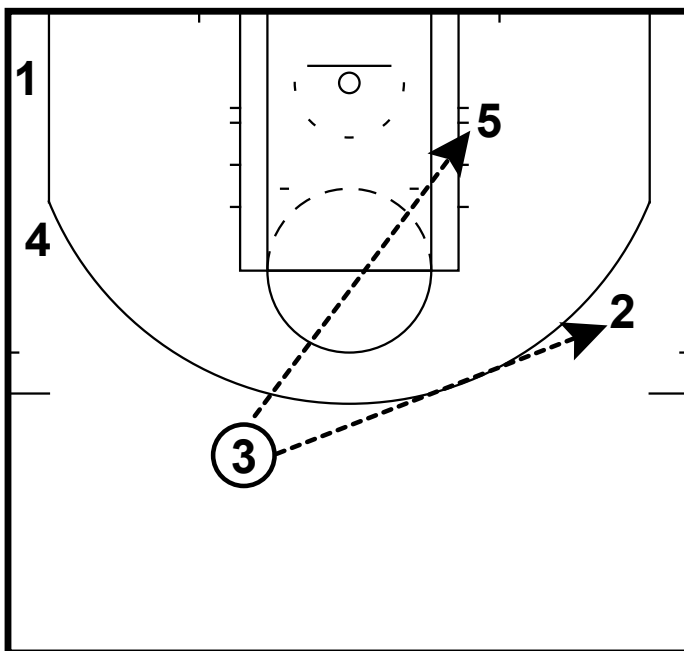

HALF-COURT: KINGS SUMMER LEAGUE

Here is a set from the Sacramento Kings NBA summer league team. As you can see they start out in a Horns alignment.

HALF-COURT: KINGS SUMMER LEAGUE

1 and 3 exchange a dribble handoff
2 cuts to the low block
1 spaces to the corner

HALF-COURT: KINGS SUMMER LEAGUE

4 sets ball screen for 3
2 sets a back screen for 5
2 then second cuts to the wing

HALF-COURT: KINGS SUMMER LEAGUE

3 can attack, throw over the top to 5, or hit 2 for the shot