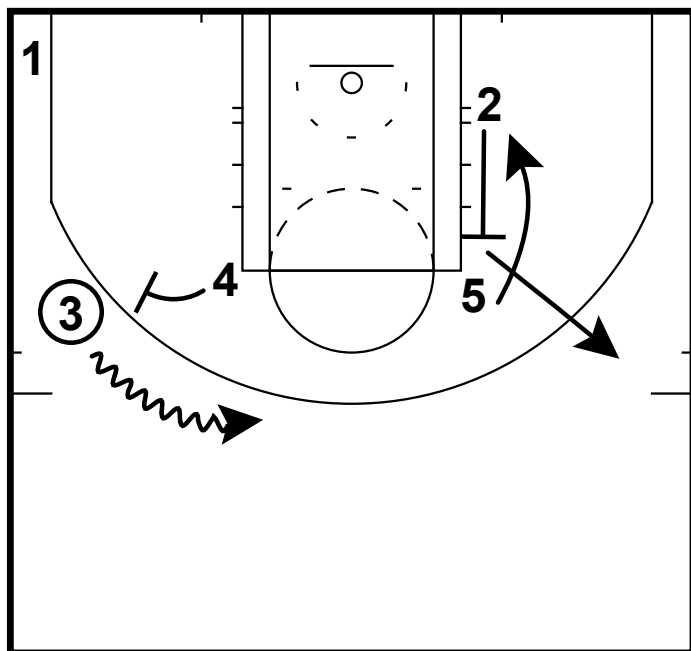

HALF-COURT: KINGS SUMMER LEAGUE

Here is a set from the Sacramento Kings NBA summer league team. As you can see they start out in a Horns alignment.

HALF-COURT: KINGS SUMMER LEAGUE

1 and 3 exchange a dribble handoff
2 cuts to the low block
1 spaces to the corner

HALF-COURT: KINGS SUMMER LEAGUE

4 sets ball screen for 3
2 sets a back screen for 5
2 then second cuts to the wing

HALF-COURT: KINGS SUMMER LEAGUE

3 can attack, throw over the top to 5, or hit 2 for the shot