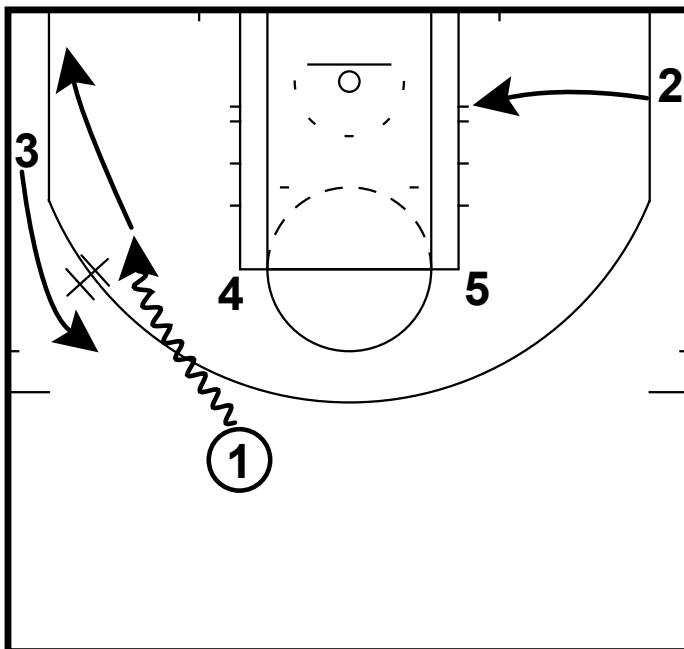

HALF-COURT: KINGS SUMMER LEAGUE

Here is a set from the Sacramento Kings NBA summer league team. As you can see they start out in a Horns alignment.

HALF-COURT: KINGS SUMMER LEAGUE

1 and 3 exchange a dribble handoff
2 cuts to the low block
1 spaces to the corner

HALF-COURT: KINGS SUMMER LEAGUE

4 sets ball screen for 3
2 sets a back screen for 5
2 then second cuts to the wing

HALF-COURT: KINGS SUMMER LEAGUE

3 can attack, throw over the top to 5, or hit 2 for the shot