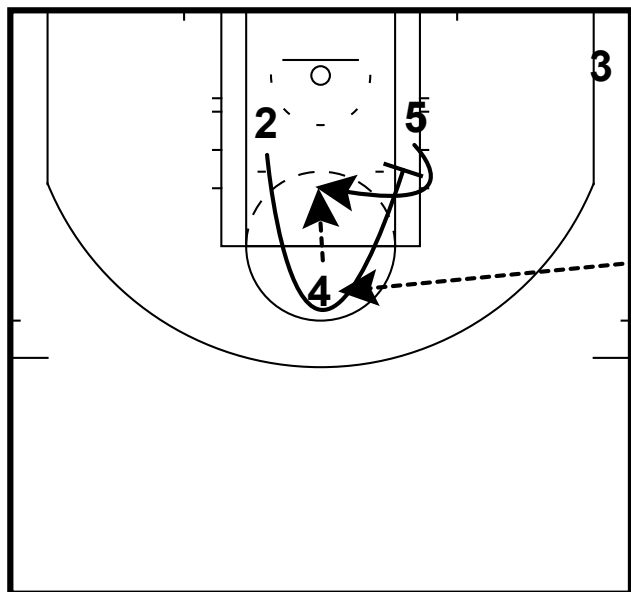

SOB: 15' ROCKETS SUMMER LEAGUE

①

SOB: 15' ROCKETS SUMMER LEAGUE

①

This SOB action fits the skill of a physical post player that can score around the rim. We picked this up while breaking down film from a game this past summer from the NBA summer league.

3 breaks hard to the corner

SOB: 15' ROCKETS SUMMER LEAGUE

①

2 curls around the 4 and screens for 5
 5 cuts tight off screen
 1 passes to 4
 4 passes to 5 while cutting