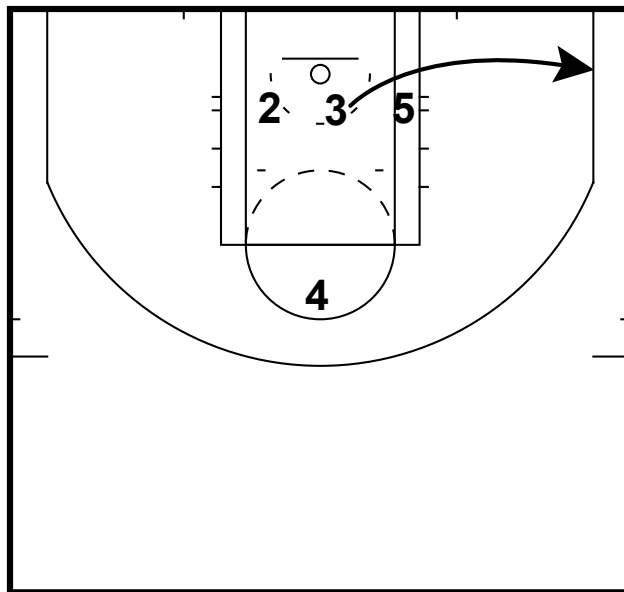

SOB: 15' ROCKETS SUMMER LEAGUE

①

SOB: 15' ROCKETS SUMMER LEAGUE

①

This SOB action fits the skill of a physical post player that can score around the rim. We picked this up while breaking down film from a game this past summer from the NBA summer league.

3 breaks hard to the corner

SOB: 15' ROCKETS SUMMER LEAGUE

①

2 curls around the 4 and screens for 5
 5 cuts tight off screen
 1 passes to 4
 4 passes to 5 while cutting