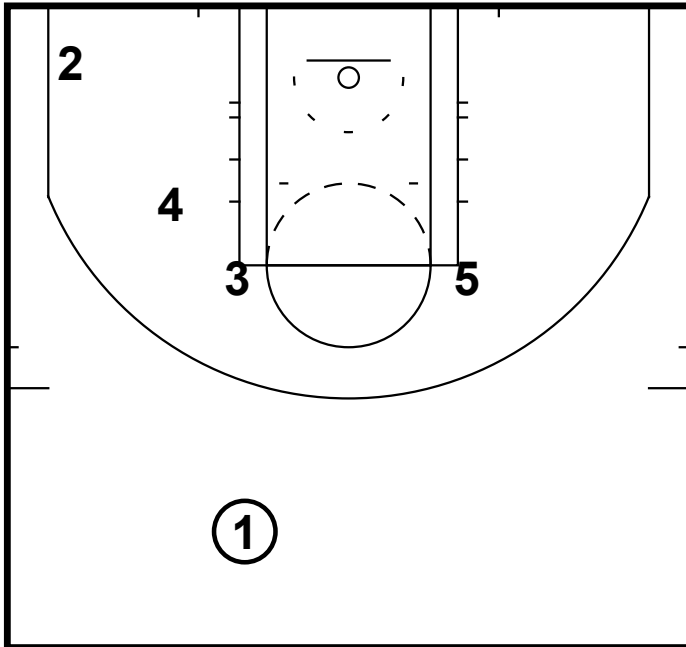

HALF-COURT: 15' BLAZER SUMMER CROSS

The Blazers do a nice job with sets during the regular season and the same goes with their summer team. Here is another one picked up while watching film.

HALF-COURT: 15' BLAZER SUMMER CROSS

1 dribbles left wing
4 screens for 2
2 cuts high and gets a pass from 1

HALF-COURT: 15' BLAZER SUMMER CROSS

3 rubs off 5's screen
2 passes to 3
2 and 1 space out

HALF-COURT: 15' BLAZER SUMMER CROSS

5 ball screens for 3
3 and 5 play a two man game while shooter spot up