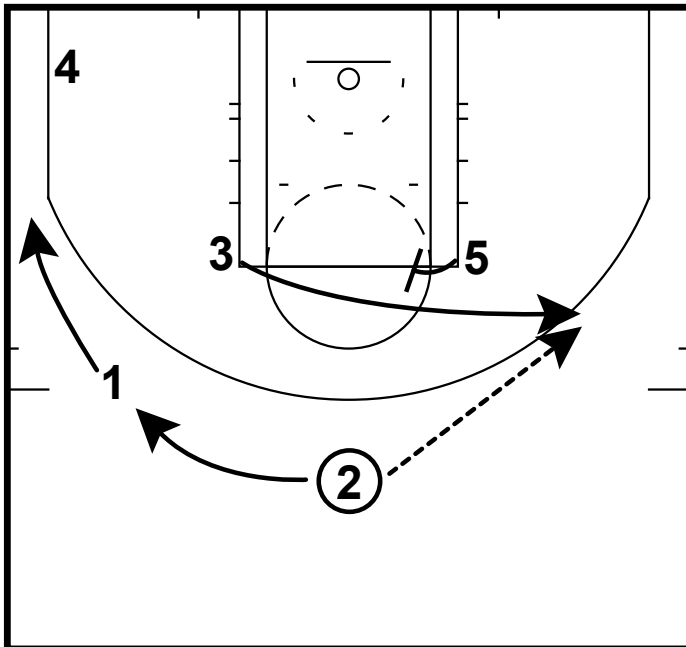

HALF-COURT: 15' BLAZER SUMMER CROSS

The Blazers do a nice job with sets during the regular season and the same goes with their summer team. Here is another one picked up while watching film.

HALF-COURT: 15' BLAZER SUMMER CROSS

1 dribbles left wing
4 screens for 2
2 cuts high and gets a pass from 1

HALF-COURT: 15' BLAZER SUMMER CROSS

3 rubs off 5's screen
2 passes to 3
2 and 1 space out

HALF-COURT: 15' BLAZER SUMMER CROSS

5 ball screens for 3
3 and 5 play a two man game while shooter spot up