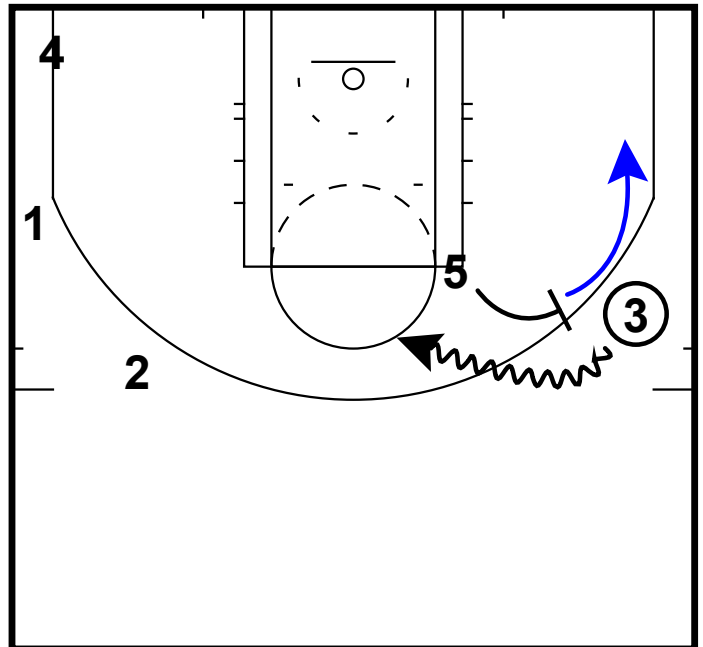

HALF-COURT: 15' BLAZER SUMMER CROSS

The Blazers do a nice job with sets during the regular season and the same goes with their summer team. Here is another one picked up while watching film.

HALF-COURT: 15' BLAZER SUMMER CROSS

1 dribbles left wing
4 screens for 2
2 cuts high and gets a pass from 1

HALF-COURT: 15' BLAZER SUMMER CROSS

3 rubs off 5's screen
2 passes to 3
2 and 1 space out

HALF-COURT: 15' BLAZER SUMMER CROSS

5 ball screens for 3
3 and 5 play a two man game while shooter spot up