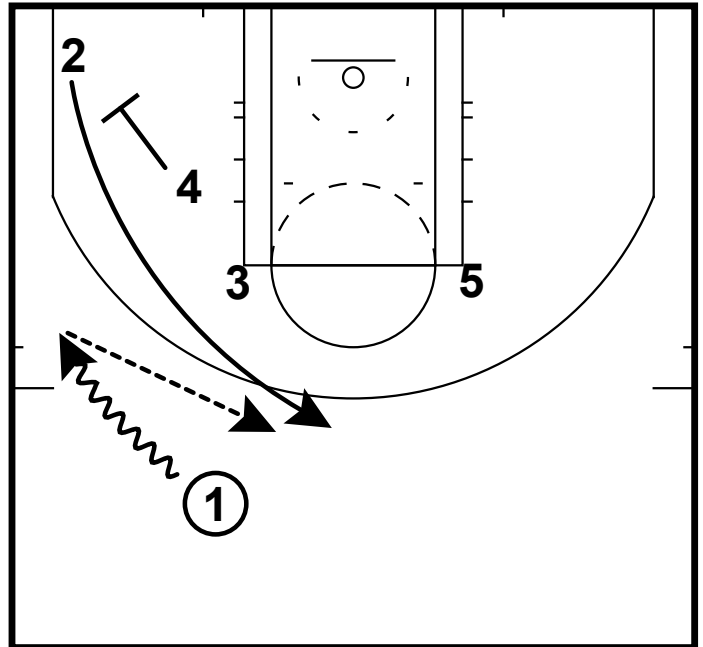

HALF-COURT: 15' BLAZER SUMMER CROSS

The Blazers do a nice job with sets during the regular season and the same goes with their summer team. Here is another one picked up while watching film.

HALF-COURT: 15' BLAZER SUMMER CROSS

1 dribbles left wing
4 screens for 2
2 cuts high and gets a pass from 1

HALF-COURT: 15' BLAZER SUMMER CROSS

3 rubs off 5's screen
2 passes to 3
2 and 1 space out

HALF-COURT: 15' BLAZER SUMMER CROSS

5 ball screens for 3
3 and 5 play a two man game while shooter spot up