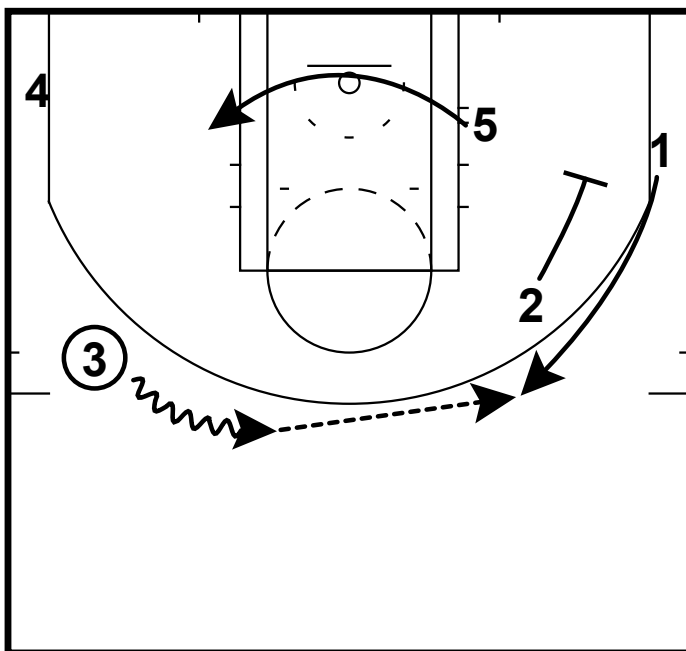

HALF-COURT: 15' BLAZERS SECONDARY OPTION

HALF-COURT: 15' BLAZERS SECONDARY OPTION

This was a secondary option from the Portland Trailblazers summer team. The dribble handoffs provide good spacing for the screening action taking place away from the ball.

1 and 2 exchange a handoff
4 can stay in the trail spot or screen away for 3

HALF-COURT: 15' BLAZERS SECONDARY OPTION

2 reverses to 4
4 and 3 exchange a handoff
4 clears to the corner

HALF-COURT: 15' BLAZERS SECONDARY OPTION

When 3 gets the ball 2 will go screen away for 1
3 passes to 1 for shot