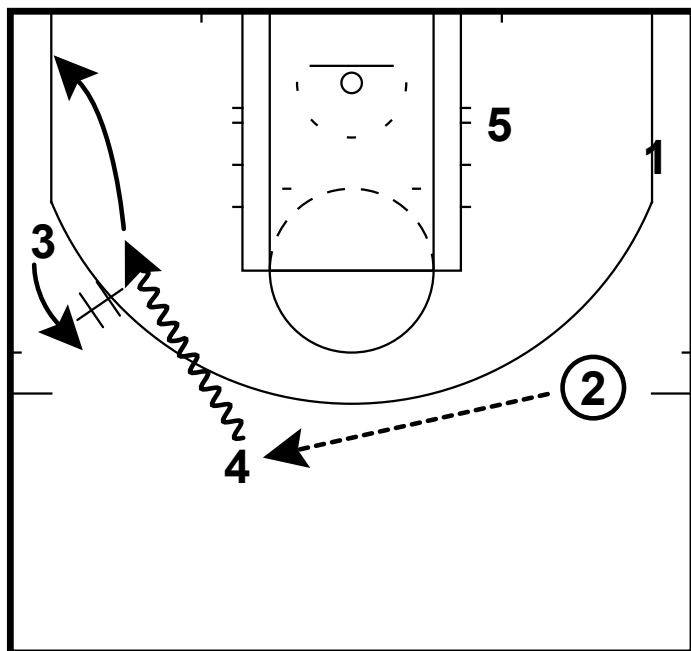

HALF-COURT: 15' BLAZERS SECONDARY OPTION

HALF-COURT: 15' BLAZERS SECONDARY OPTION

This was a secondary option from the Portland Trailblazers summer team. The dribble handoffs provide good spacing for the screening action taking place away from the ball.

1 and 2 exchange a handoff
4 can stay in the trail spot or screen away for 3

HALF-COURT: 15' BLAZERS SECONDARY OPTION

2 reverses to 4
4 and 3 exchange a handoff
4 clears to the corner

HALF-COURT: 15' BLAZERS SECONDARY OPTION

When 3 gets the ball 2 will go screen away for 1
3 passes to 1 for shot