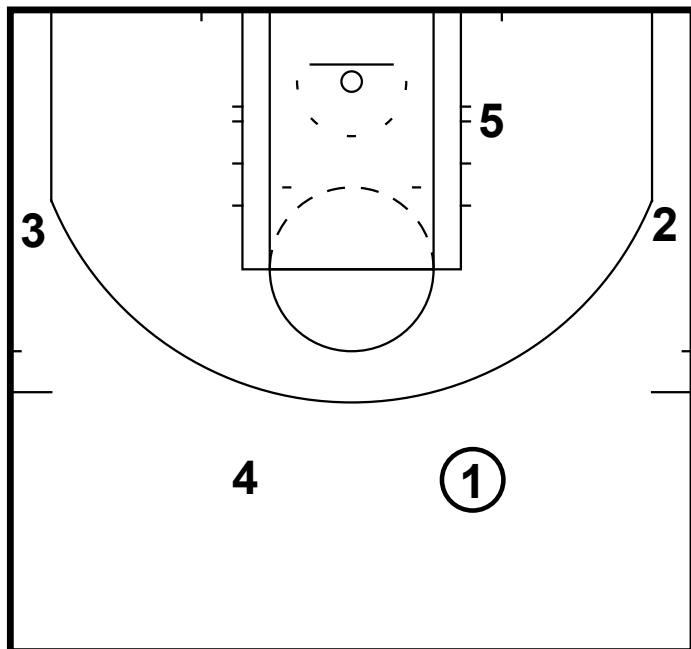

HALF-COURT: 15' BLAZERS SECONDARY OPTION

HALF-COURT: 15' BLAZERS SECONDARY OPTION

This was a secondary option from the Portland Trailblazers summer team. The dribble handoffs provide good spacing for the screening action taking place away from the ball.

1 and 2 exchange a handoff
4 can stay in the trail spot or screen away for 3

HALF-COURT: 15' BLAZERS SECONDARY OPTION

2 reverses to 4
4 and 3 exchange a handoff
4 clears to the corner

HALF-COURT: 15' BLAZERS SECONDARY OPTION

When 3 gets the ball 2 will go screen away for 1
3 passes to 1 for shot