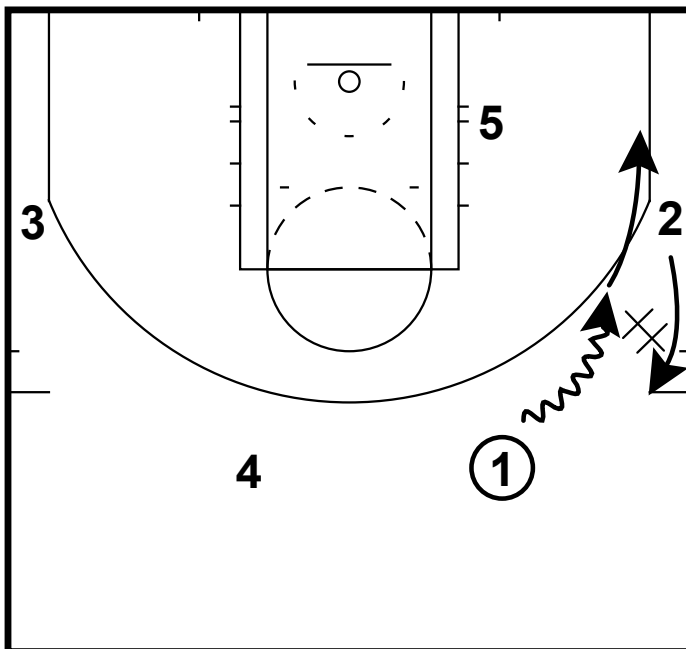

HALF-COURT: 15' BLAZERS SECONDARY OPTION

HALF-COURT: 15' BLAZERS SECONDARY OPTION

This was a secondary option from the Portland Trailblazers summer team. The dribble handoffs provide good spacing for the screening action taking place away from the ball.

1 and 2 exchange a handoff
4 can stay in the trail spot or screen away for 3

HALF-COURT: 15' BLAZERS SECONDARY OPTION

2 reverses to 4
4 and 3 exchange a handoff
4 clears to the corner

HALF-COURT: 15' BLAZERS SECONDARY OPTION

When 3 gets the ball 2 will go screen away for 1
3 passes to 1 for shot