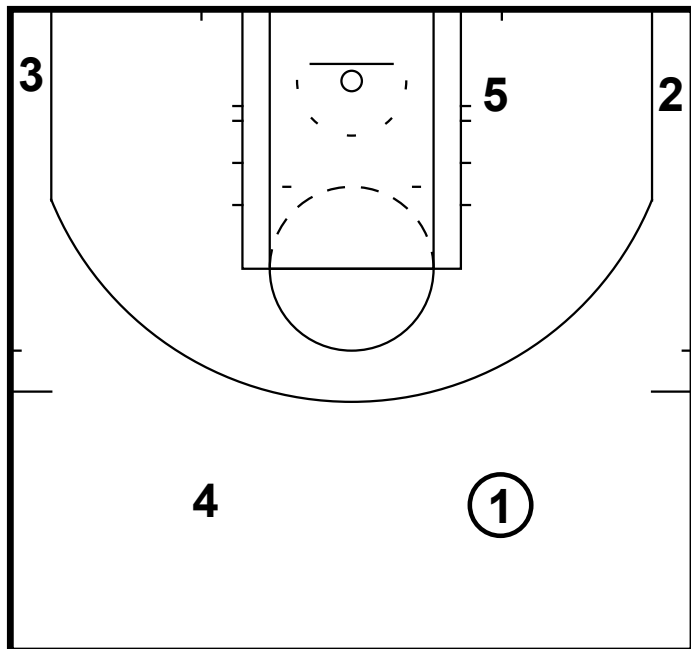

HALF-COURT: 15' SPURS SUMMER LEAGUE
DOUBLE

HALF-COURT: 15' SPURS SUMMER LEAGUE
DOUBLE

Whether it is the regular season or the Vegas summer league you can always expect San Antonio to execute at a high level. Here is a quick hitter we picked up while watching film on them this past summer.

1 passes to 4
5 sets flex screen for 2

HALF-COURT: 15' SPURS SUMMER LEAGUE
DOUBLE

4 and 1 exchange a dribble hand off

HALF-COURT: 15' SPURS SUMMER LEAGUE
DOUBLE

2 comes off a double from the 5 and 4
1 passes to 2