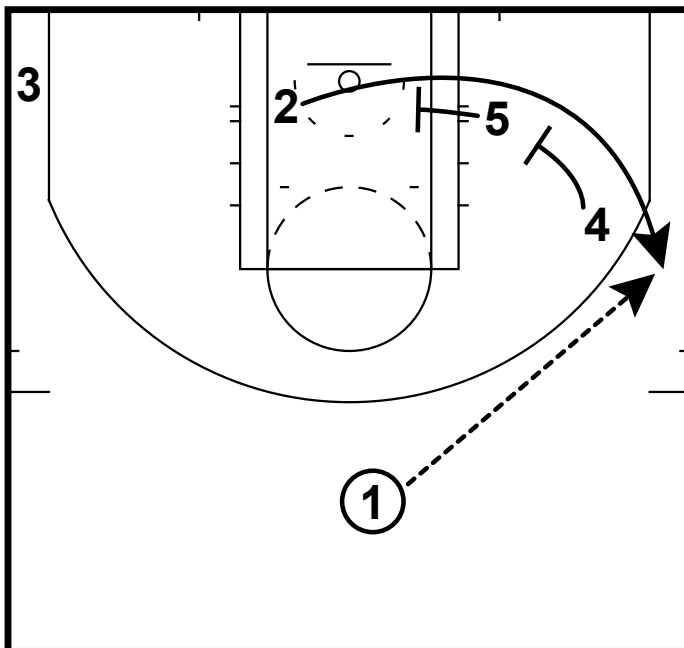

HALF-COURT: 15' SPURS SUMMER LEAGUE
DOUBLE

HALF-COURT: 15' SPURS SUMMER LEAGUE
DOUBLE

Whether it is the regular season or the Vegas summer league you can always expect San Antonio to execute at a high level. Here is a quick hitter we picked up while watching film on them this past summer.

1 passes to 4
5 sets flex screen for 2

HALF-COURT: 15' SPURS SUMMER LEAGUE
DOUBLE

4 and 1 exchange a dribble hand off

HALF-COURT: 15' SPURS SUMMER LEAGUE
DOUBLE

2 comes off a double from the 5 and 4
1 passes to 2