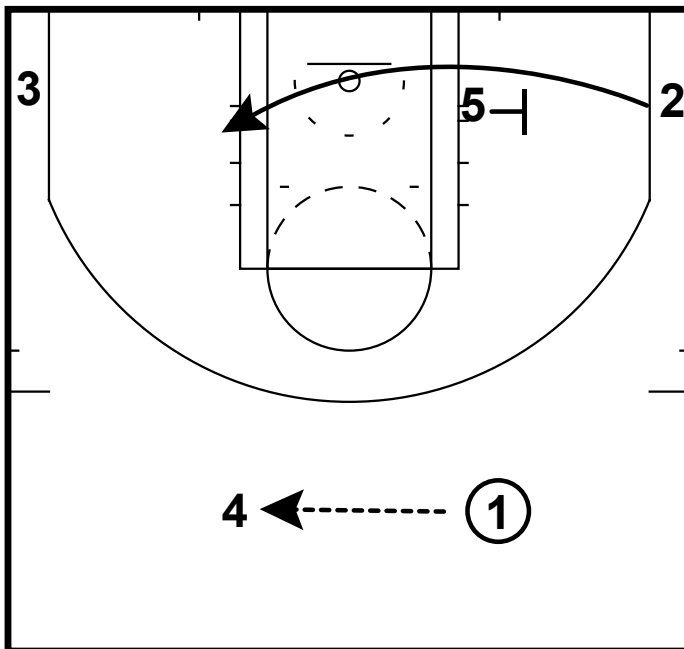

HALF-COURT: 15' SPURS SUMMER LEAGUE
DOUBLE

HALF-COURT: 15' SPURS SUMMER LEAGUE
DOUBLE

Whether it is the regular season or the Vegas summer league you can always expect San Antonio to execute at a high level. Here is a quick hitter we picked up while watching film on them this past summer.

1 passes to 4
5 sets flex screen for 2

HALF-COURT: 15' SPURS SUMMER LEAGUE
DOUBLE

4 and 1 exchange a dribble hand off

HALF-COURT: 15' SPURS SUMMER LEAGUE
DOUBLE

2 comes off a double from the 5 and 4
1 passes to 2