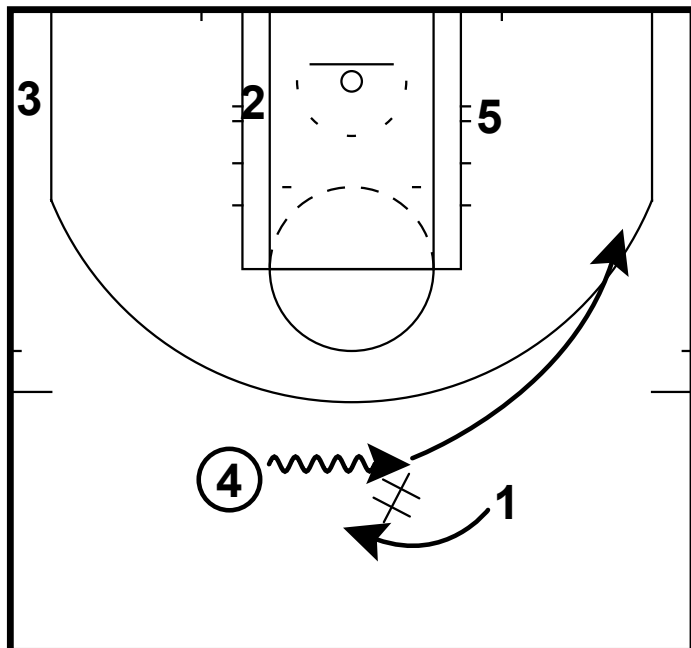

HALF-COURT: 15' SPURS SUMMER LEAGUE
DOUBLE

HALF-COURT: 15' SPURS SUMMER LEAGUE
DOUBLE

Whether it is the regular season or the Vegas summer league you can always expect San Antonio to execute at a high level. Here is a quick hitter we picked up while watching film on them this past summer.

1 passes to 4
5 sets flex screen for 2

HALF-COURT: 15' SPURS SUMMER LEAGUE
DOUBLE

4 and 1 exchange a dribble hand off

HALF-COURT: 15' SPURS SUMMER LEAGUE
DOUBLE

2 comes off a double from the 5 and 4
1 passes to 2