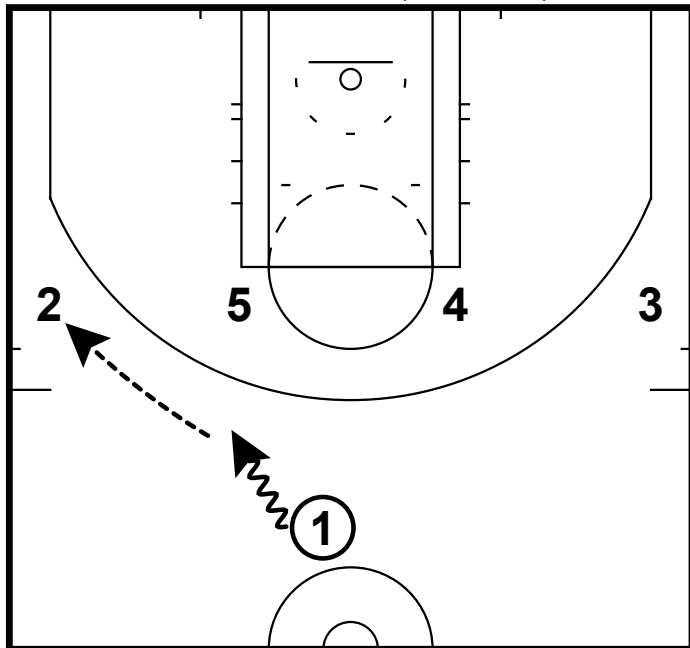

# Coach Hemi

NBA: MAVERICKS (WILLIAMS)

The Mavericks used this 1-4 high set out of timeout to secure a win vs. the Lakers.

NBA: MAVERICKS (WILLIAMS)

This play starts with a UCLA cut their PG Deron Williams.

NBA: MAVERICKS (WILLIAMS)

They look to get Williams to immediately re-screen for Pachulia.

NBA: MAVERICKS (WILLIAMS)

Nowitski immediately sets a down screen for Williams.