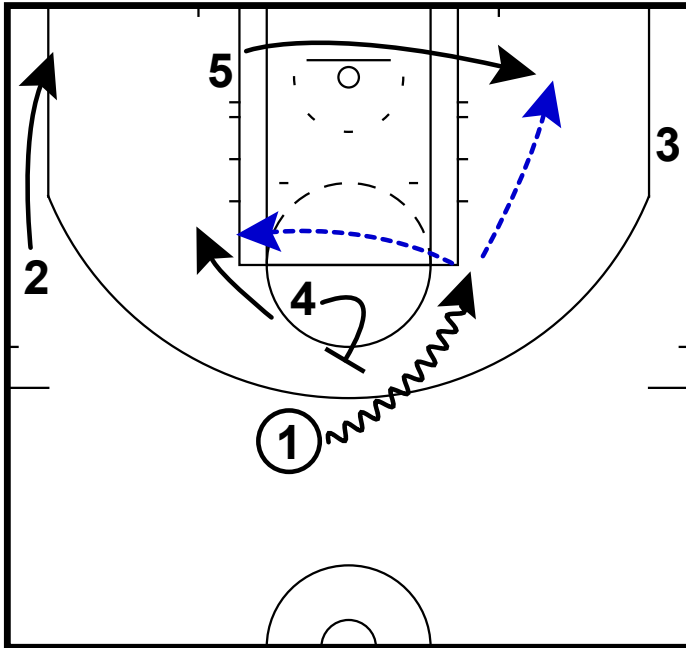

NBA: MAVERICKS (WILLIAMS)

They look to get Williams to immediately re-screen for Pachulia.

NBA: MAVERICKS (WILLIAMS)

Nowitski immediately sets a down screen for Williams.

# Coach Hemi

NBA: MAVERICKS (WILLIAMS)

Here Williams is free to create at the top of the key. Timing is important here. Dirk was able to slide over set a rub screen to help Williams create. On a later possession Dirk did not get there for the down screen & just set the ball screen.