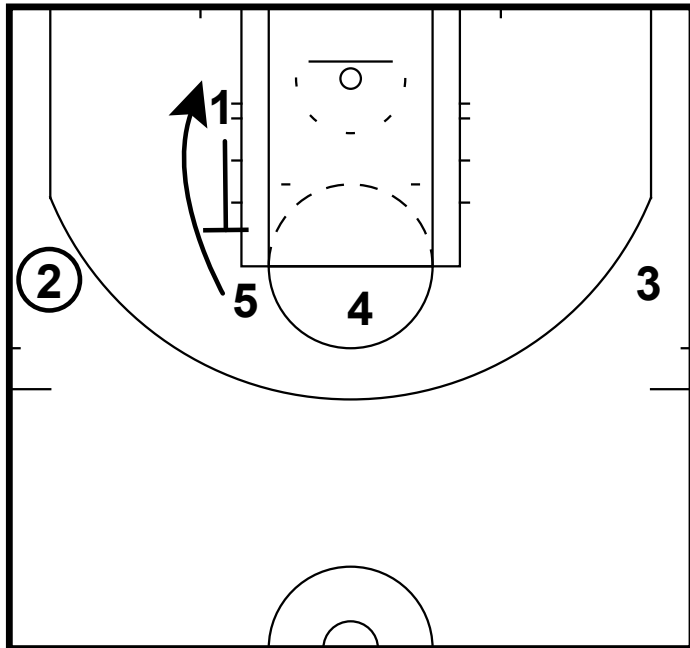

# Coach Hemi

NBA: MAVERICKS (WILLIAMS)

The Mavericks used this 1-4 high set out of timeout to secure a win vs. the Lakers.

NBA: MAVERICKS (WILLIAMS)

This play starts with a UCLA cut their PG Deron Williams.

NBA: MAVERICKS (WILLIAMS)

They look to get Williams to immediately re-screen for Pachulia.

NBA: MAVERICKS (WILLIAMS)

Nowitski immediately sets a down screen for Williams.