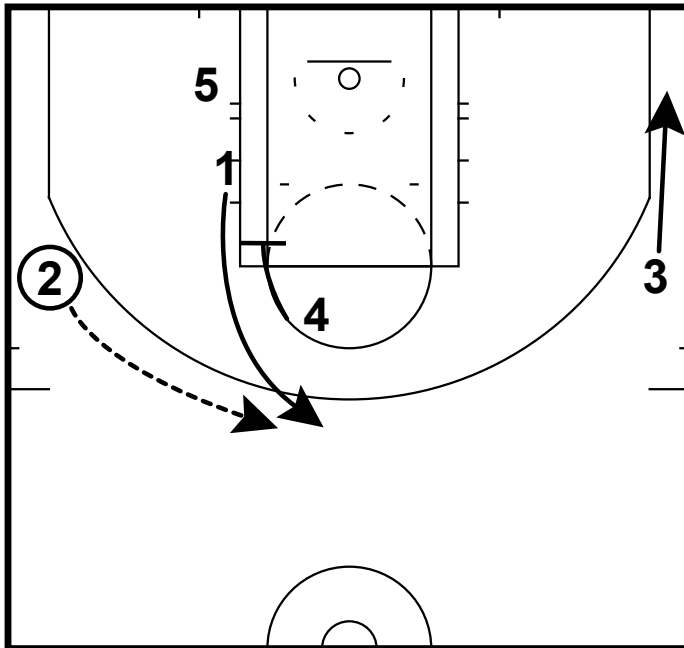

# Coach Hemi

NBA: MAVERICKS (WILLIAMS)

The Mavericks used this 1-4 high set out of timeout to secure a win vs. the Lakers.

NBA: MAVERICKS (WILLIAMS)

This play starts with a UCLA cut their PG Deron Williams.

NBA: MAVERICKS (WILLIAMS)

They look to get Williams to immediately re-screen for Pachulia.

NBA: MAVERICKS (WILLIAMS)

Nowitski immediately sets a down screen for Williams.