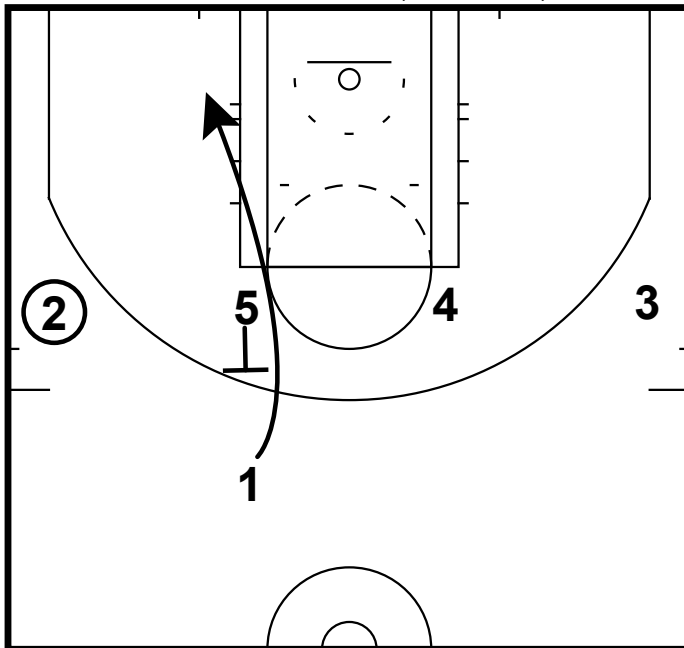

# Coach Hemi

NBA: MAVERICKS (WILLIAMS)

The Mavericks used this 1-4 high set out of timeout to secure a win vs. the Lakers.

NBA: MAVERICKS (WILLIAMS)

This play starts with a UCLA cut their PG Deron Williams.

NBA: MAVERICKS (WILLIAMS)

They look to get Williams to immediately re-screen for Pachulia.

NBA: MAVERICKS (WILLIAMS)

Nowitski immediately sets a down screen for Williams.