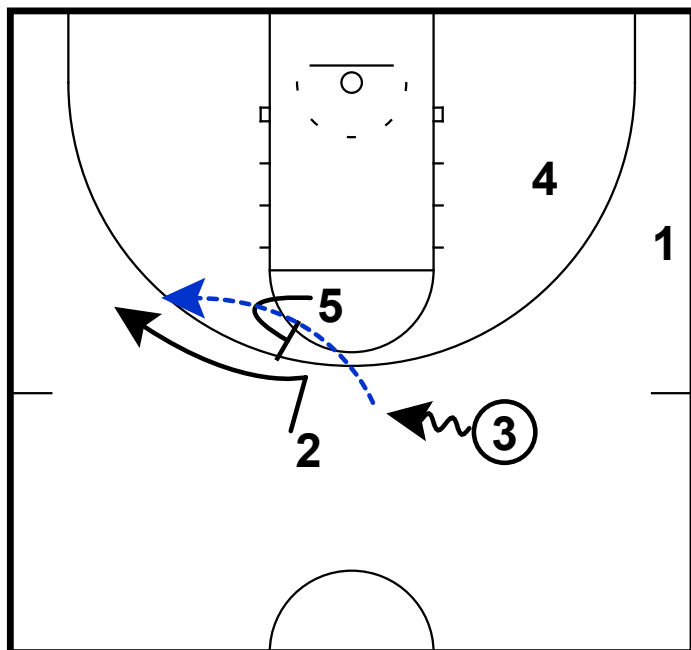

After a dribble hand off the guard makes a guard to guard pass while the PG cuts through and receives a pin down from the forward.

MBB: HOFSTRA FLARE

After the SG passes the ball, he immediately receives a flare screen from the post.