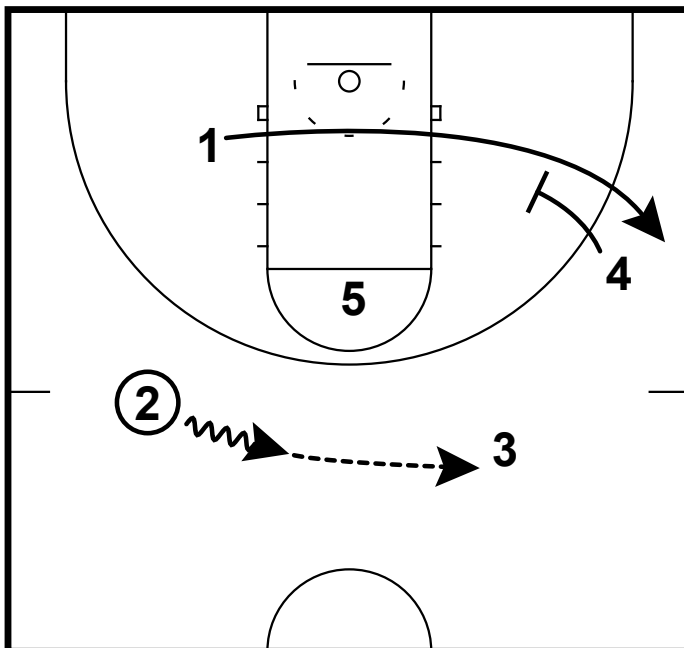

After a dribble hand off the guard makes a guard to guard pass while the PG cuts through and receives a pin down from the forward.

MBB: HOFSTRA FLARE

After the SG passes the ball, he immediately receives a flare screen from the post.