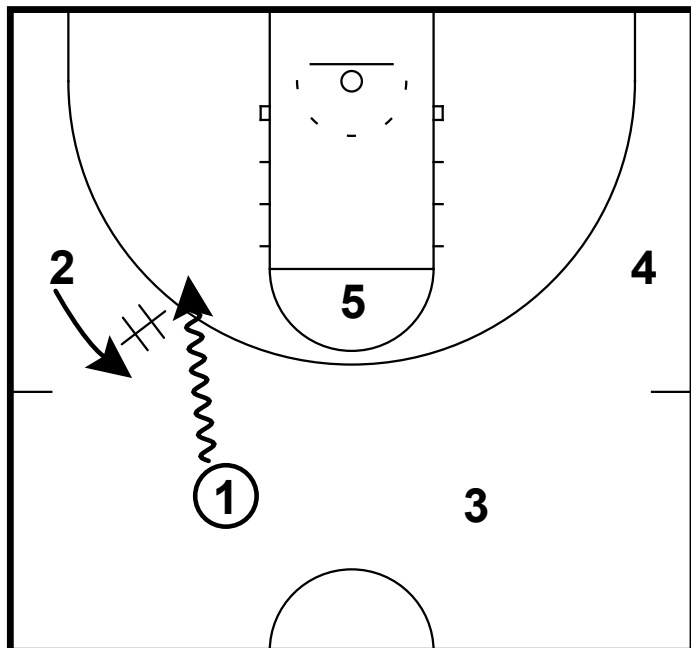

Coach Hemi

MBB: HOFSTRA FLARE

Hofstra is a talented team that has several great shooters. Coach Mihalich has a nice blend of talents on his roster, but utilizes his shooters well within his offense.